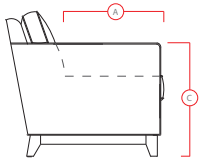

Sofabeds

MY COMFORT™

2Q Super Queen, 2 Cushion

40519 / 45519 LULLABY

Printed in Canada 04/15

PALLISER®
My Home, My Style, My Way™

40519 / 45519 LULLABY

DIMENSIONS SHOWN AS WIDTH X DEPTH X HEIGHT.
SPECIFICATIONS ARE CORRECT AT TIME OF PRINTING AND ARE SUBJECT TO CHANGE WITHOUT NOTICE.
LHF – LEFT HAND FACING RHF – RIGHT HAND FACING IA – INSIDE ARM TO INSIDE ARM

PALLISER[®]
My Home, My Style, My Way™

A Seat Depth 23" / 58cm

C Arm Height 24.5" / 62cm

Features

- > Hardwood, softwood and engineered wood products; all joints pinned and glued for uniformity and strength
- > Back: premium elastic webbing