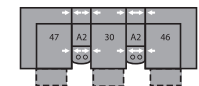

- (A) Seat Depth 21" / 53cm
- (B) Seat Height 20" / 51cm
- (C) Arm Height 26" / 66cm

01 Sofa  
92 x 39 x 39"  
234 x 99 x 99cm  
IA: 67" / 170cm

02 Chair  
46 x 39 x 39"  
117 x 99 x 99cm  
IA: 22" / 56cm

32 Rocker Recliner  
39 Power Rocker Recliner  
46 x 39 x 39"  
117 x 99 x 99cm  
IA: 22" / 56cm

33 Swivel Rocker Recliner  
46 x 39 x 40"  
117 x 99 x 102cm  
IA: 22" / 56cm

46 RHF Recliner  
66 RHF Power Recliner  
36 x 39 x 39"  
91 x 99 x 99cm

47 LHF Recliner  
67 LHF Power Recliner  
36 x 39 x 39"  
91 x 99 x 99cm

A0 Home Theatre Wedge  
17 x 39 x 36"  
43 x 99 x 91cm

A1 Storage Wedge 45°  
36 x 37 x 36"  
91 x 94 x 91cm

A2 Storage Console  
13 x 39 x 36"  
33 x 99 x 91cm

MA  
108 x 108"  
274 x 274cm

MB  
106 x 124"  
269 x 315cm

MD  
119 x 124"  
302 x 315cm

ME  
168 x 75"  
427 x 191cm

MF  
129 x 70"  
328 x 178cm

MG  
166 x 74"  
422 x 188cm

MH  
121 x 66"  
307 x 168cm

Configurations measured in full recline.