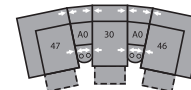

- (A) Seat Depth 21" / 53cm
- (B) Seat Height 20" / 51cm
- (C) Arm Height 26" / 66cm

01 Sofa  
92 x 39 x 39"  
234 x 99 x 99cm  
IA: 67" / 170cm

02 Chair  
46 x 39 x 39"  
117 x 99 x 99cm  
IA: 22" / 56cm

32 Rocker Recliner  
39 Power Rocker Recliner  
46 x 39 x 39"  
117 x 99 x 99cm  
IA: 22" / 56cm

33 Swivel Rocker Recliner  
46 x 39 x 40"  
117 x 99 x 102cm  
IA: 22" / 56cm

46 RHF Recliner  
66 RHF Power Recliner  
36 x 39 x 39"  
91 x 99 x 99cm

47 LHF Recliner  
67 LHF Power Recliner  
36 x 39 x 39"  
91 x 99 x 99cm

A0 Home Theatre Wedge  
17 x 39 x 36"  
43 x 99 x 91cm

A1 Storage Wedge 45°  
36 x 37 x 36"  
91 x 94 x 91cm

A2 Storage Console  
13 x 39 x 36"  
33 x 99 x 91cm

MA  
108 x 108"  
274 x 274cm

MB  
106 x 124"  
269 x 315cm

MD  
119 x 124"  
302 x 315cm

ME  
168 x 75"  
427 x 191cm

MF  
129 x 70"  
328 x 178cm

MG  
166 x 74"  
422 x 188cm

MH  
121 x 66"  
307 x 168cm

Configurations measured in full recline.