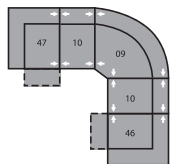

26 LHF Sofabed 54"  
75 x 39 x 39"  
191 x 99 x 99cm

27 RHF Sofabed 54"  
75 x 39 x 39"  
191 x 99 x 99cm

30 Armless Recliner  
60 Power Armless Recliner  
23 x 39 x 39"  
58 x 99 x 99cm

31 Power Wallhugger Recliner  
35 Wallhugger Recliner  
46 x 39 x 39"  
117 x 99 x 99cm  
IA: 22" / 56cm

32 Rocker Recliner  
39 Power Rocker Recliner  
46 x 39 x 39"  
117 x 99 x 99cm  
IA: 22" / 56cm

33 Swivel Rocker Recliner  
46 x 39 x 40"  
117 x 99 x 102cm  
IA: 22" / 56cm

46 RHF Recliner  
66 RHF Power Recliner  
36 x 39 x 39"  
91 x 99 x 99cm

47 LHF Recliner  
67 LHF Power Recliner  
36 x 39 x 39"  
91 x 99 x 99cm

A0 Home Theatre Wedge  
17 x 39 x 36"  
43 x 99 x 91cm

A1 Storage Wedge 45°  
36 x 37 x 36"  
91 x 94 x 91cm

A2 Storage Console  
13 x 39 x 36"  
33 x 99 x 91cm

MA  
108 x 108"  
274 x 274cm

MB  
106 x 124"  
269 x 315cm

MD  
119 x 124"  
302 x 315cm

ME  
168 x 75"  
427 x 191cm

MF  
129 x 70"  
328 x 178cm

MG  
166 x 74"  
422 x 188cm

MH  
121 x 66"  
307 x 168cm

Configurations measured in full recline.