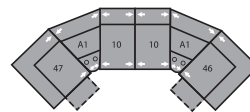

- (A) Seat Depth 21" / 53cm
- (B) Seat Height 20" / 51cm
- (C) Arm Height 26" / 66cm

01 Sofa  
92 x 39 x 39"  
234 x 99 x 99cm  
IA: 67" / 170cm

02 Chair  
46 x 39 x 39"  
117 x 99 x 99cm  
IA: 22" / 56cm

32 Rocker Recliner  
39 Power Rocker Recliner  
46 x 39 x 39"  
117 x 99 x 99cm  
IA: 22" / 56cm

33 Swivel Rocker Recliner  
46 x 39 x 40"  
117 x 99 x 102cm  
IA: 22" / 56cm

46 RHF Recliner  
66 RHF Power Recliner  
36 x 39 x 39"  
91 x 99 x 99cm

47 LHF Recliner  
67 LHF Power Recliner  
36 x 39 x 39"  
91 x 99 x 99cm

A0 Home Theatre Wedge  
17 x 39 x 36"  
43 x 99 x 91cm

A1 Storage Wedge 45°  
36 x 37 x 36"  
91 x 94 x 91cm

A2 Storage Console  
13 x 39 x 36"  
33 x 99 x 91cm

MA  
108 x 108"  
274 x 274cm

MB  
106 x 124"  
269 x 315cm

MD  
119 x 124"  
302 x 315cm

ME  
168 x 75"  
427 x 191cm

MF  
129 x 70"  
328 x 178cm

MG  
166 x 74"  
422 x 188cm

MH  
121 x 66"  
307 x 168cm

Configurations measured in full recline.