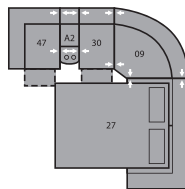

26 LHF Sofabed 54"  
75 x 39 x 39"  
191 x 99 x 99cm

27 RHF Sofabed 54"  
75 x 39 x 39"  
191 x 99 x 99cm

30 Armless Recliner  
60 Power Armless Recliner  
23 x 39 x 39"  
58 x 99 x 99cm

31 Power Wallhugger Recliner  
35 Wallhugger Recliner  
46 x 39 x 39"  
117 x 99 x 99cm  
IA: 22" / 56cm

32 Rocker Recliner  
39 Power Rocker Recliner  
46 x 39 x 39"  
117 x 99 x 99cm  
IA: 22" / 56cm

33 Swivel Rocker Recliner  
46 x 39 x 40"  
117 x 99 x 102cm  
IA: 22" / 56cm

46 RHF Recliner  
66 RHF Power Recliner  
36 x 39 x 39"  
91 x 99 x 99cm

47 LHF Recliner  
67 LHF Power Recliner  
36 x 39 x 39"  
91 x 99 x 99cm

A0 Home Theatre Wedge  
17 x 39 x 36"  
43 x 99 x 91cm

A1 Storage Wedge 45°  
36 x 37 x 36"  
91 x 94 x 91cm

A2 Storage Console  
13 x 39 x 36"  
33 x 99 x 91cm

MA  
108 x 108"  
274 x 274cm

MB  
106 x 124"  
269 x 315cm

MD  
119 x 124"  
302 x 315cm

ME  
168 x 75"  
427 x 191cm

MF  
129 x 70"  
328 x 178cm

MG  
166 x 74"  
422 x 188cm

MH  
121 x 66"  
307 x 168cm

Configurations measured in full recline.