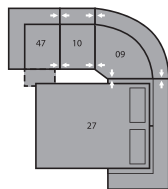

26 LHF Sofabed 54"  
75 x 39 x 39"  
191 x 99 x 99cm

27 RHF Sofabed 54"  
75 x 39 x 39"  
191 x 99 x 99cm

30 Armless Recliner  
60 Power Armless Recliner  
23 x 39 x 39"  
58 x 99 x 99cm

31 Power Wallhugger Recliner  
35 Wallhugger Recliner  
46 x 39 x 39"  
117 x 99 x 99cm  
IA: 22" / 56cm

32 Rocker Recliner  
39 Power Rocker Recliner  
46 x 39 x 39"  
117 x 99 x 99cm  
IA: 22" / 56cm

33 Swivel Rocker Recliner  
46 x 39 x 40"  
117 x 99 x 102cm  
IA: 22" / 56cm

46 RHF Recliner  
66 RHF Power Recliner  
36 x 39 x 39"  
91 x 99 x 99cm

47 LHF Recliner  
67 LHF Power Recliner  
36 x 39 x 39"  
91 x 99 x 99cm

A0 Home Theatre Wedge  
17 x 39 x 36"  
43 x 99 x 91cm

A1 Storage Wedge 45°  
36 x 37 x 36"  
91 x 94 x 91cm

A2 Storage Console  
13 x 39 x 36"  
33 x 99 x 91cm

MA  
108 x 108"  
274 x 274cm

MB  
106 x 124"  
269 x 315cm

MD  
119 x 124"  
302 x 315cm

ME  
168 x 75"  
427 x 191cm

MF  
129 x 70"  
328 x 178cm

MG  
166 x 74"  
422 x 188cm

MH  
121 x 66"  
307 x 168cm

Configurations measured in full recline.