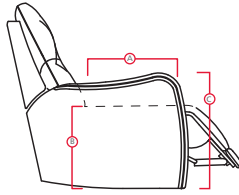

# 40620 / 45620 BRUNSWICK

**PALLISER**  
My Home, My Style, My Way™

DIMENSIONS SHOWN AS WIDTH X DEPTH X HEIGHT.  
SPECIFICATIONS ARE CORRECT AT TIME OF PRINTING AND ARE SUBJECT TO CHANGE WITHOUT NOTICE.  
LHF – LEFT HAND FACING RHF – RIGHT HAND FACING IA – INSIDE ARM TO INSIDE ARM