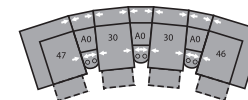

- (A) Seat Depth 21" / 53cm
- (B) Seat Height 20" / 51cm
- (C) Arm Height 26" / 66cm

01 Sofa  
92 x 39 x 39"  
234 x 99 x 99cm  
IA: 67" / 170cm

02 Chair  
46 x 39 x 39"  
117 x 99 x 99cm  
IA: 22" / 56cm

32 Rocker Recliner  
39 Power Rocker Recliner  
46 x 39 x 39"  
117 x 99 x 99cm  
IA: 22" / 56cm

33 Swivel Rocker Recliner  
46 x 39 x 40"  
117 x 99 x 102cm  
IA: 22" / 56cm

46 RHF Recliner  
66 RHF Power Recliner  
36 x 39 x 39"  
91 x 99 x 99cm

47 LHF Recliner  
67 LHF Power Recliner  
36 x 39 x 39"  
91 x 99 x 99cm

A0 Home Theatre Wedge  
17 x 39 x 36"  
43 x 99 x 91cm

A1 Storage Wedge 45°  
36 x 37 x 36"  
91 x 94 x 91cm

A2 Storage Console  
13 x 39 x 36"  
33 x 99 x 91cm

MA  
108 x 108"  
274 x 274cm

MB  
106 x 124"  
269 x 315cm

MD  
119 x 124"  
302 x 315cm

ME  
168 x 75"  
427 x 191cm

MF  
129 x 70"  
328 x 178cm

MG  
166 x 74"  
422 x 188cm

MH  
121 x 66"  
307 x 168cm

Configurations measured in full recline.