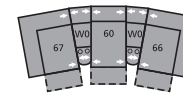

09 Corner Curve
48 x 48 x 41"
121 x 121 x 104cm

10 Armless Chair
24 x 40 x 41"
61 x 102 x 104cm

60 Power Armless Recliner
24 x 40 x 41"
61 x 102 x 104cm

66 RHF Power Recliner
with Power Headrest
32 x 40 x 41"
81 x 102 x 104cm

67 LHF Power Recliner
with Power Headrest
32 x 40 x 41"
81 x 102 x 104cm

31 Power Wallhugger
Recliner with Power
Headrest
42 x 40 x 41"
107 x 102 x 104cm
IA: 22" / 56cm

39 Power Rocker Recliner
with Power Headrest
42 x 40 x 41"
107 x 102 x 104cm
IA: 22" / 56cm

61 Sofa Power Recliner
with Power Headrest
88 x 40 x 41"
224 x 102 x 104cm
IA: 67" / 170cm

63 Loveseat Power Recliner
with Power Headrest
63 x 40 x 41"
160 x 102 x 104cm
IA: 44" / 112cm

68 Power Loveseat Console
with Power Headrest
78 x 40 x 41"
175 x 102 x 104cm

For more information,
go to palliser.com

M1 – 151 x 65" / 384 x 165cm

MA – 107 x 107" / 272 x 272cm

MW – 159 x 73" / 404 x 185cm

MX – 116 x 69" / 295 x 175cm

MZ – 114 x 65" / 290 x 165cm

Configurations measured in full recline.