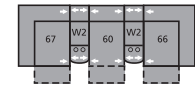

- (A) Seat Depth 20.5" / 52cm
- (B) Seat Height 19.5" / 50cm
- (C) Arm Height 24" / 61cm

Features

- > Back: premium elastic webbing
- > Seat: 8 gauge sinuous wire springs
- > Back filled with blown fibre
- > Chaise styling
- > Power headrest on select pieces
- > Brushed metal switch with USB charging

67 LHF Power Recliner
with Power Headrest
32 x 40 x 41"
81 x 102 x 104cm

31 Power Wallhugger
Recliner with Power
Headrest
42 x 40 x 41"
107 x 102 x 104cm
IA: 22" / 56cm

39 Power Rocker Recliner
with Power Headrest
42 x 40 x 41"
107 x 102 x 104cm
IA: 22" / 56cm

61 Sofa Power Recliner
with Power Headrest
88 x 40 x 41"
224 x 102 x 104cm
IA: 67" / 170cm

63 Loveseat Power Recliner
with Power Headrest
63 x 40 x 41"
160 x 102 x 104cm
IA: 44" / 112cm

68 Power Loveseat Console
with Power Headrest
78 x 40 x 41"
175 x 102 x 104cm

For more information,
go to palliser.com

M1 – 151 x 65" / 384 x 165cm

MA – 107 x 107" / 272 x 272cm

MW – 159 x 73" / 404 x 185cm

MX – 116 x 69" / 295 x 175cm

MZ – 114 x 65" / 290 x 165cm

Configurations measured in full recline.