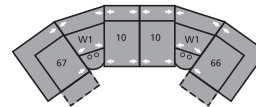

67 LHF Power Recliner
with Power Headrest
32 x 40 x 41"
81 x 102 x 104cm

31 Power Wallhugger
Recliner with Power
Headrest
42 x 40 x 41"
107 x 102 x 104cm
IA: 22" / 56cm

39 Power Rocker Recliner
with Power Headrest
42 x 40 x 41"
107 x 102 x 104cm
IA: 22" / 56cm

61 Sofa Power Recliner
with Power Headrest
88 x 40 x 41"
224 x 102 x 104cm
IA: 67" / 170cm

63 Loveseat Power Recliner
with Power Headrest
63 x 40 x 41"
160 x 102 x 104cm
IA: 44" / 112cm

68 Power Loveseat Console
with Power Headrest
78 x 40 x 41"
175 x 102 x 104cm

04 Home Theater Ottoman
44 x 28 x 19"
112 x 71 x 48cm

W0 Home Theater Wedge
17 x 40 x 35"
42 x 102 x 89cm

W1 Wedge, 45°
37 x 38 x 35"
93 x 97 x 89cm

W2 Console
13 x 40 x 35"
33 x 102 x 89cm

Options

- > Stainless steel cupholder
- > Antique cupholder
- > LED cupholder
- > Grommet for use with accessories

For more information,
go to palliser.com

M1 – 151 x 65" / 384 x 165cm

MA – 107 x 107" / 272 x 272cm

MW – 159 x 73" / 404 x 185cm

MX – 116 x 69" / 295 x 175cm

MZ – 114 x 65" / 290 x 165cm

Configurations measured in full recline.