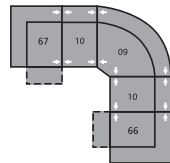

67 LHF Power Recliner
with Power Headrest
32 x 40 x 41"
81 x 102 x 104cm

31 Power Wallhugger
Recliner with Power
Headrest
42 x 40 x 41"
107 x 102 x 104cm
IA: 22" / 56cm

39 Power Rocker Recliner
with Power Headrest
42 x 40 x 41"
107 x 102 x 104cm
IA: 22" / 56cm

61 Sofa Power Recliner
with Power Headrest
88 x 40 x 41"
224 x 102 x 104cm
IA: 67" / 170cm

63 Loveseat Power Recliner
with Power Headrest
63 x 40 x 41"
160 x 102 x 104cm
IA: 44" / 112cm

68 Power Loveseat Console
with Power Headrest
78 x 40 x 41"
175 x 102 x 104cm

04 Home Theater Ottoman
44 x 28 x 19"
112 x 71 x 48cm

W0 Home Theater Wedge
17 x 40 x 35"
42 x 102 x 89cm

W1 Wedge, 45°
37 x 38 x 35"
93 x 97 x 89cm

W2 Console
13 x 40 x 35"
33 x 102 x 89cm

Options

- > Stainless steel cupholder
- > Antique cupholder
- > LED cupholder
- > Grommet for use with accessories

For more information,
go to palliser.com

M1 – 151 x 65" / 384 x 165cm

MA – 107 x 107" / 272 x 272cm

MW – 159 x 73" / 404 x 185cm

MX – 116 x 69" / 295 x 175cm

MZ – 114 x 65" / 290 x 165cm

Configurations measured in full recline.