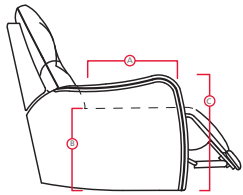

Detail of
Switch and
USB charging

67 LHF Power Recliner
with Power Headrest /
W1 Wedge, 45° /
10 Armless Chair /
10 Armless Chair /
W1 Wedge, 45° /
66 RHF Power Recliner
with Power Headrest

Power Headrest

Arm Detail

41055 / 46055 RILEY

Printed in Canada 06/16

PALLISER[®]
My Home, My Style, My Way[™]

41055 / 46055 RILEY

PALLISER[®]
My Home, My Style, My Way™

DIMENSIONS SHOWN AS WIDTH X DEPTH X HEIGHT.
SPECIFICATIONS ARE CORRECT AT TIME OF PRINTING AND ARE SUBJECT TO CHANGE WITHOUT NOTICE.
LHF – LEFT HAND FACING RHF – RIGHT HAND FACING IA – INSIDE ARM TO INSIDE ARM

- (A) Seat Depth 20.5" / 52cm
- (B) Seat Height 19.5" / 50cm
- (C) Arm Height 24" / 61cm

Features

- > Back: premium elastic webbing
- > Seat: 8 gauge sinuous wire springs
- > Back filled with blown fibre
- > Chaise styling
- > Power headrest on select pieces
- > Brushed metal switch with USB charging

61 Sofa Power Recliner
with Power Headrest
88 x 40 x 41"
224 x 102 x 104cm
IA: 67" / 170cm

63 Loveseat Power Recliner
with Power Headrest
63 x 40 x 41"
160 x 102 x 104cm
IA: 44" / 112cm

68 Power Loveseat Console
with Power Headrest
78 x 40 x 41"
175 x 102 x 104cm