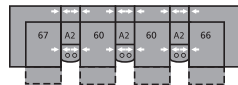

67 LHF Power Recliner
with Power Headrest
33 x 40 x 40"
84 x 102 x 102cm

31 Power Wallhugger
Recliner with Power
Headrest
35 x 40 x 40"
89 x 102 x 102cm
IA: 23" / 58cm

39 Power Rocker Recliner
with Power Headrest
35 x 40 x 40"
89 x 102 x 102cm
IA: 23" / 58cm

61 Sofa Power Recliner
with Power Headrest
81 x 40 x 40"
206 x 102 x 102cm
IA: 69" / 175cm

63 Loveseat Power Recliner
with Power Headrest
59 x 40 x 40"
150 x 102 x 102cm
IA: 46" / 117cm

68 Power Loveseat Console
with Power Headrest
72 x 40 x 40"
183 x 102 x 102cm

04 Home Theater Ottoman
44 x 28 x 19"
112 x 71 x 48cm

W0 Home Theater Wedge
17 x 40 x 35"
42 x 102 x 89cm

W1 Wedge, 45°
37 x 38 x 35"
93 x 97 x 89cm

W2 Console
13 x 40 x 35"
33 x 102 x 89cm

Options

- > Stainless steel cupholder
- > Antique cupholder
- > LED cupholder
- > Grommet for use with accessories

For more information,
go to palliser.com

M1 – 154 x 65" / 391 x 165cm

MA – 107 x 107" / 272 x 272cm

MW – 162 x 80" / 411 x 203cm

MX – 121 x 70" / 307 x 178cm

MZ – 116 x 65" / 295 x 165cm

Configurations measured in full recline.