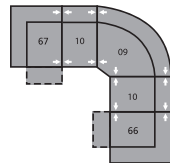

67 LHF Power Recliner
with Power Headrest
33 x 40 x 40"
84 x 102 x 102cm

31 Power Wallhugger
Recliner with Power
Headrest
35 x 40 x 40"
89 x 102 x 102cm
IA: 23" / 58cm

39 Power Rocker Recliner
with Power Headrest
35 x 40 x 40"
89 x 102 x 102cm
IA: 23" / 58cm

61 Sofa Power Recliner
with Power Headrest
81 x 40 x 40"
206 x 102 x 102cm
IA: 69" / 175cm

63 Loveseat Power Recliner
with Power Headrest
59 x 40 x 40"
150 x 102 x 102cm
IA: 46" / 117cm

68 Power Loveseat Console
with Power Headrest
72 x 40 x 40"
183 x 102 x 102cm

04 Home Theater Ottoman
44 x 28 x 19"
112 x 71 x 48cm

W0 Home Theater Wedge
17 x 40 x 35"
42 x 102 x 89cm

W1 Wedge, 45°
37 x 38 x 35"
93 x 97 x 89cm

W2 Console
13 x 40 x 35"
33 x 102 x 89cm

Options

- > Stainless steel cupholder
- > Antique cupholder
- > LED cupholder
- > Grommet for use with accessories

For more information,
go to palliser.com

M1 – 154 x 65" / 391 x 165cm

MA – 107 x 107" / 272 x 272cm

MW – 162 x 80" / 411 x 203cm

MX – 121 x 70" / 307 x 178cm

MZ – 116 x 65" / 295 x 165cm

Configurations measured in full recline.