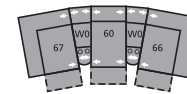

09 Corner Curve
48 x 48 x 40"
121 x 121 x 102cm

10 Armless Chair
24 x 40 x 40"
61 x 102 x 102cm

60 Power Armless Recliner
24 x 40 x 40"
61 x 102 x 102cm

66 RHF Power Recliner
with Power Headrest
33 x 40 x 40"
84 x 102 x 102cm

67 LHF Power Recliner
with Power Headrest
33 x 40 x 40"
84 x 102 x 102cm

31 Power Wallhugger
Recliner with Power
Headrest
35 x 40 x 40"
89 x 102 x 102cm
IA: 23" / 58cm

39 Power Rocker Recliner
with Power Headrest
35 x 40 x 40"
89 x 102 x 102cm
IA: 23" / 58cm

61 Sofa Power Recliner
with Power Headrest
81 x 40 x 40"
206 x 102 x 102cm
IA: 69" / 175cm

63 Loveseat Power Recliner
with Power Headrest
59 x 40 x 40"
150 x 102 x 102cm
IA: 46" / 117cm

68 Power Loveseat Console
with Power Headrest
72 x 40 x 40"
183 x 102 x 102cm

For more information,
go to palliser.com

M1 – 154 x 65" / 391 x 165cm

MA – 107 x 107" / 272 x 272cm

MW – 162 x 80" / 411 x 203cm

MX – 121 x 70" / 307 x 178cm

MZ – 116 x 65" / 295 x 165cm

Configurations measured in full recline.