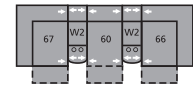

67 LHF Power Recliner
with Power Headrest
33 x 40 x 40"
84 x 102 x 102cm

31 Power Wallhugger
Recliner with Power
Headrest
35 x 40 x 40"
89 x 102 x 102cm
IA: 23" / 58cm

39 Power Rocker Recliner
with Power Headrest
35 x 40 x 40"
89 x 102 x 102cm
IA: 23" / 58cm

61 Sofa Power Recliner
with Power Headrest
81 x 40 x 40"
206 x 102 x 102cm
IA: 69" / 175cm

63 Loveseat Power Recliner
with Power Headrest
59 x 40 x 40"
150 x 102 x 102cm
IA: 46" / 117cm

68 Power Loveseat Console
with Power Headrest
72 x 40 x 40"
183 x 102 x 102cm

04 Home Theater Ottoman
44 x 28 x 19"
112 x 71 x 48cm

W0 Home Theater Wedge
17 x 40 x 35"
42 x 102 x 89cm

W1 Wedge, 45°
37 x 38 x 35"
93 x 97 x 89cm

W2 Console
13 x 40 x 35"
33 x 102 x 89cm

Options

- > Stainless steel cupholder
- > Antique cupholder
- > LED cupholder
- > Grommet for use with accessories

For more information,
go to palliser.com

M1 – 154 x 65" / 391 x 165cm

MA – 107 x 107" / 272 x 272cm

MW – 162 x 80" / 411 x 203cm

MX – 121 x 70" / 307 x 178cm

MZ – 116 x 65" / 295 x 165cm

Configurations measured in full recline.