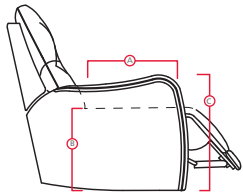

Detail of
Switch and
USB charging

67 LHF Power Recliner
with Power Headrest /
10 Armless Chair /
09 Corner Curve /
10 Armless Chair /
66 RHF Power Recliner
with Power Headrest

Power Headrest

Arm Detail

41057 / 46057 REDWOOD

- (A) Seat Depth 21" / 53cm
- (B) Seat Height 19.5" / 50cm
- (C) Arm Height 22.5" / 57cm

Features

- > Back: premium elastic webbing
- > Seat: 8 gauge sinuous wire springs
- > Back filled with blown fibre
- > Chaise styling
- > Power headrest on select pieces
- > Brushed metal switch with USB charging

61 Sofa Power Recliner
with Power Headrest
81 x 40 x 40"
206 x 102 x 102cm
IA: 69" / 175cm

63 Loveseat Power Recliner
with Power Headrest
59 x 40 x 40"
150 x 102 x 102cm
IA: 46" / 117cm

68 Power Loveseat Console
with Power Headrest
72 x 40 x 40"
183 x 102 x 102cm