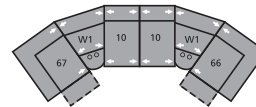

67 LHF Power Recliner
with Power Headrest
33 x 40 x 40"
84 x 102 x 102cm

31 Power Wallhugger
Recliner with Power
Headrest
35 x 40 x 40"
89 x 102 x 102cm
IA: 23" / 58cm

39 Power Rocker Recliner
with Power Headrest
35 x 40 x 40"
89 x 102 x 102cm
IA: 23" / 58cm

61 Sofa Power Recliner
with Power Headrest
81 x 40 x 40"
206 x 102 x 102cm
IA: 69" / 175cm

63 Loveseat Power Recliner
with Power Headrest
59 x 40 x 40"
150 x 102 x 102cm
IA: 46" / 117cm

68 Power Loveseat Console
with Power Headrest
72 x 40 x 40"
183 x 102 x 102cm

04 Home Theater Ottoman
44 x 28 x 19"
112 x 71 x 48cm

W0 Home Theater Wedge
17 x 40 x 35"
42 x 102 x 89cm

W1 Wedge, 45°
37 x 38 x 35"
93 x 97 x 89cm

W2 Console
13 x 40 x 35"
33 x 102 x 89cm

Options

- > Stainless steel cupholder
- > Antique cupholder
- > LED cupholder
- > Grommet for use with accessories

For more information,
go to palliser.com

M1 – 154 x 65" / 391 x 165cm

MA – 107 x 107" / 272 x 272cm

MW – 162 x 80" / 411 x 203cm

MX – 121 x 70" / 307 x 178cm

MZ – 116 x 65" / 295 x 165cm

Configurations measured in full recline.