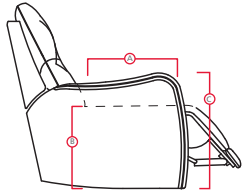

# 41130 / 46130 ARLO

DIMENSIONS SHOWN AS WIDTH X DEPTH X HEIGHT.  
SPECIFICATIONS ARE CORRECT AT TIME OF PRINTING AND ARE SUBJECT TO CHANGE WITHOUT NOTICE.  
LHF – LEFT HAND FACING RHF – RIGHT HAND FACING IA – INSIDE ARM TO INSIDE ARM

- A Seat Depth 22.5" / 57cm
- B Seat Height 19.5" / 50cm
- C Arm Height 24" / 61cm