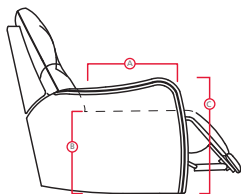

43005 / 48005 BRYN

DIMENSIONS SHOWN AS WIDTH X DEPTH X HEIGHT.
SPECIFICATIONS ARE CORRECT AT TIME OF PRINTING AND ARE SUBJECT TO CHANGE WITHOUT NOTICE.
LHF – LEFT HAND FACING   RHF – RIGHT HAND FACING   IA – INSIDE ARM TO INSIDE ARM

PALLISER®

My Home, My Style, My Way™

- A Seat Depth 22" / 56cm
- B Seat Height 20" / 51cm
- C Arm Height 25" / 64cm

Features

- > Back: premium elastic webbing
- > Seat: 8 gauge sinuous wire springs
- > Back filled with blown fibre
- > Chaise styling
- > Power headrest
- > Brushed metal switch with USB charging

For more information,
go to palliser.com