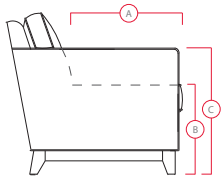

PALLISER®

My Home, My Style, My Way™

DIMENSIONS SHOWN AS WIDTH X DEPTH X HEIGHT.
SPECIFICATIONS ARE CORRECT AT TIME OF PRINTING AND ARE SUBJECT TO CHANGE WITHOUT NOTICE.
LHF – LEFT HAND FACING RHF – RIGHT HAND FACING IA – INSIDE ARM TO INSIDE ARM

Features

- > Back: 11 or 12 gauge sinuous springs
- > Seat: 8 gauge sinuous wire springs
- > Back filled with blown fibre

For more information,
go to palliser.com

- (A) Seat Depth 21" / 53cm
- (B) Seat Height 20" / 51cm
- (C) Arm Height 26" / 66cm