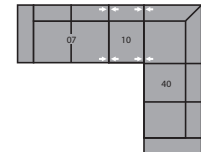

### Features

- > Back: premium elastic webbing
- > Seat: interwoven 100% elastic webbing
- > Back filled with blown fibre

For more information,  
go to [palliser.com](http://palliser.com)

- A Seat Depth 22" / 56cm
- B Seat Height 19" / 48cm
- C Arm Height 25" / 64cm

22 Sofa bed 60"  
84 x 38 x 34"  
213 x 97 x 86cm  
IA: 69" / 175cm

33 Swivel Chair  
38 x 38 x 33"  
97 x 97 x 84cm  
IA: 23" / 58cm

35 RHF Corner Chaise  
84 x 38 x 34"  
213 x 97 x 86cm

36 LHF Corner Chaise  
84 x 38 x 34"  
213 x 97 x 86cm

39 LHF Sofa Split  
89 x 38 x 34"  
226 x 97 x 86cm

40 RHF Sofa Split  
89 x 38 x 34"  
226 x 97 x 86cm

62 Pushback Chair  
39 x 38 x 37"  
99 x 97 x 94cm  
IA: 22" / 56cm

C2 – 39/08  
92 x 89"  
234 x 226cm

C8 – 12/15  
107 x 60"  
272 x 152"

C9 – 12/35  
115 x 84"  
292 x 213cm

CE – 07/35  
92 x 84"  
234 x 213cm

CF – 12/10/15  
130 x 60"  
330 x 152cm

CH – 07/10/40  
115 x 89"  
292 x 226cm