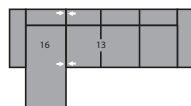

23 Angled Ottoman
32 x 32 x 17"
81 x 81 x 43cm

27 RHF Sofabed 54"
26 LHF Sofabed 54"
74 x 38 x 34"
188 x 97 x 86cm

39 LHF Sofa Split
40 RHF Sofa Split
91 x 38 x 34"
231 x 97 x 86cm

64 Angled Storage Ottoman
44 x 29 x 17"
112 x 74 x 43cm

74 Rectangular Ottoman
37 x 23 x 17"
94 x 58 x 43cm

76 RHF Nest
77 LHF Nest
58 x 48 x 34"
148 x 123 x 86cm

83 Wedge Seat 22°
23 x 38 x 34"
58 x 97 x 86cm

85 Wedge Seat 45°
42 x 38 x 34"
107 x 97 x 86cm

88 LHF Chair
89 RHF Chair
32 x 38 x 34"
81 x 97 x 86cm

95 Chair with Two Arms
39 x 38 x 34"
99 x 97 x 86cm
IA: 20" / 51cm

97 LHF Angled Loveseat
98 RHF Angled Loveseat
69 x 49 x 34"
175 x 123 x 86cm

C1 – 16/08
85 x 59" / 216 x 150cm

C8 – 16/13
105 x 59" / 267 x 150cm

CF – 12/10/15
128 x 59" / 325 x 150cm

CK – 07/14/08
154 x 38" / 391 x 97cm

CL – 07/76
112 x 48" / 284 x 122cm