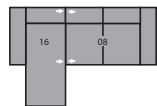

23 Angled Ottoman
32 x 32 x 17"
81 x 81 x 43cm

27 RHF Sofabed 54"
26 LHF Sofabed 54"
74 x 38 x 34"
188 x 97 x 86cm

39 LHF Sofa Split
40 RHF Sofa Split
91 x 38 x 34"
231 x 97 x 86cm

64 Angled Storage Ottoman
44 x 29 x 17"
112 x 74 x 43cm

74 Rectangular Ottoman
37 x 23 x 17"
94 x 58 x 43cm

76 RHF Nest
77 LHF Nest
58 x 48 x 34"
148 x 123 x 86cm

83 Wedge Seat 22°
23 x 38 x 34"
58 x 97 x 86cm

85 Wedge Seat 45°
42 x 38 x 34"
107 x 97 x 86cm

88 LHF Chair
89 RHF Chair
32 x 38 x 34"
81 x 97 x 86cm

95 Chair with Two Arms
39 x 38 x 34"
99 x 97 x 86cm
IA: 20" / 51cm

97 LHF Angled Loveseat
98 RHF Angled Loveseat
69 x 49 x 34"
175 x 123 x 86cm

C1 – 16/08
85 x 59" / 216 x 150cm

C8 – 16/13
105 x 59" / 267 x 150cm

CF – 12/10/15
128 x 59" / 325 x 150cm

CK – 07/14/08
154 x 38" / 391 x 97cm

CL – 07/76
112 x 48" / 284 x 122cm