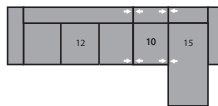

- A Seat Depth 21" / 53cm
- B Seat Height 19" / 48cm
- C Arm Height 24" / 61cm

Features

- > Back: premium elastic webbing
- > Seat: interwoven 100% elastic webbing
- > Back filled with blown fibre

For more information, go to palliser.com

74 Rectangular Ottoman
37 x 23 x 17"
94 x 58 x 43cm

76 RHF Nest
77 LHF Nest
58 x 48 x 34"
148 x 123 x 86cm

83 Wedge Seat 22°
23 x 38 x 34"
58 x 97 x 86cm

85 Wedge Seat 45°
42 x 38 x 34"
107 x 97 x 86cm

88 LHF Chair
89 RHF Chair
32 x 38 x 34"
81 x 97 x 86cm

95 Chair with Two Arms
39 x 38 x 34"
99 x 97 x 86cm
IA: 20" / 51cm

97 LHF Angled Loveseat
98 RHF Angled Loveseat
69 x 49 x 34"
175 x 123 x 86cm

C1 – 16/08
85 x 59" / 216 x 150cm

C8 – 16/13
105 x 59" / 267 x 150cm

CF – 12/10/15
128 x 59" / 325 x 150cm

CK – 07/14/08
154 x 38" / 391 x 97cm

CL – 07/76
112 x 48" / 284 x 122cm