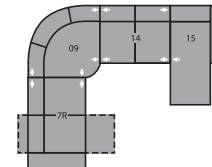

30 Armless Recliner  
60 Power Armless Recliner  
24 x 40 x 37"  
61 x 102 x 94cm

31 Power Wallhugger Recliner  
35 Wallhugger Recliner  
42 x 40 x 37"  
107 x 102 x 94cm  
IA: 24" / 61cm

46 RHF Recliner  
47 LHF Recliner  
66 RHF Power Recliner  
67 LHF Power recliner  
33 x 40 x 37"  
84 x 102 x 94cm

83 Wedge Seat 22°  
27 x 39 x 34"  
85 Wedge Seat 45°  
69 x 99 x 86cm  
49 x 45 x 34"  
124 x 114 x 86cm

88 LHF Chair  
89 RHF Chair  
33 x 38 x 34"  
84 x 97 x 86cm

95 Chair with Two Arms  
42 x 38 x 34"  
107 x 97 x 86cm  
IA: 24" / 61cm

97 LHF Angled Loveseat  
98 RHF Angled Loveseat  
72 x 50 x 34"  
183 x 127 x 86cm

7R LHF Loveseat Recliner  
7P LHF Power Loveseat Recliner  
8R RHF Loveseat Recliner  
8P RHF Power Loveseat Recliner  
57 x 40 x 37"  
145 x 102 x 94cm

C2 – 39/08  
95 x 93"  
241 x 236cm

C3 – 97/98  
144 x 50"  
366 x 127cm

CM – 16/8R  
90 x 60"  
229 x 152cm

CN – 7R/09/08  
106 x 106"  
269 x 269cm

CO – 7R/09/19  
111 x 106"  
282 x 269cm

CP – 7R/09/14/15  
130 x 106"  
330 x 269cm