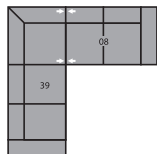

30 Armless Recliner  
60 Power Armless Recliner  
24 x 40 x 37"  
61 x 102 x 94cm

31 Power Wallhugger Recliner  
35 Wallhugger Recliner  
42 x 40 x 37"  
107 x 102 x 94cm  
IA: 24" / 61cm

46 RHF Recliner  
47 LHF Recliner  
66 RHF Power Recliner  
67 LHF Power recliner  
33 x 40 x 37"  
84 x 102 x 94cm

83 Wedge Seat 22°  
27 x 39 x 34"  
85 Wedge Seat 45°  
69 x 99 x 86cm  
49 x 45 x 34"  
124 x 114 x 86cm

88 LHF Chair  
89 RHF Chair  
33 x 38 x 34"  
84 x 97 x 86cm

95 Chair with Two Arms  
42 x 38 x 34"  
107 x 97 x 86cm  
IA: 24" / 61cm

97 LHF Angled Loveseat  
98 RHF Angled Loveseat  
72 x 50 x 34"  
183 x 127 x 86cm

7R LHF Loveseat Recliner  
7P LHF Power Loveseat Recliner  
8R RHF Loveseat Recliner  
8P RHF Power Loveseat Recliner  
57 x 40 x 37"  
145 x 102 x 94cm

C2 – 39/08  
95 x 93"  
241 x 236cm

C3 – 97/98  
144 x 50"  
366 x 127cm

CM – 16/8R  
90 x 60"  
229 x 152cm

CN – 7R/09/08  
106 x 106"  
269 x 269cm

CO – 7R/09/19  
111 x 106"  
282 x 269cm

CP – 7R/09/14/15  
130 x 106"  
330 x 269cm