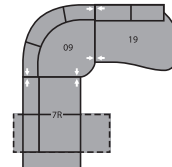

30 Armless Recliner  
60 Power Armless Recliner  
24 x 40 x 37"  
61 x 102 x 94cm

31 Power Wallhugger Recliner  
35 Wallhugger Recliner  
42 x 40 x 37"  
107 x 102 x 94cm  
IA: 24" / 61cm

46 RHF Recliner  
47 LHF Recliner  
66 RHF Power Recliner  
67 LHF Power recliner  
33 x 40 x 37"  
84 x 102 x 94cm

83 Wedge Seat 22°  
27 x 39 x 34"  
85 Wedge Seat 45°  
69 x 99 x 86cm  
49 x 45 x 34"  
124 x 114 x 86cm

88 LHF Chair  
89 RHF Chair  
33 x 38 x 34"  
84 x 97 x 86cm

95 Chair with Two Arms  
42 x 38 x 34"  
107 x 97 x 86cm  
IA: 24" / 61cm

97 LHF Angled Loveseat  
98 RHF Angled Loveseat  
72 x 50 x 34"  
183 x 127 x 86cm

7R LHF Loveseat Recliner  
7P LHF Power Loveseat Recliner  
8R RHF Loveseat Recliner  
8P RHF Power Loveseat Recliner  
57 x 40 x 37"  
145 x 102 x 94cm

C2 – 39/08  
95 x 93"  
241 x 236cm

C3 – 97/98  
144 x 50"  
366 x 127cm

CM – 16/8R  
90 x 60"  
229 x 152cm

CN – 7R/09/08  
106 x 106"  
269 x 269cm

CO – 7R/09/19  
111 x 106"  
282 x 269cm

CP – 7R/09/14/15  
130 x 106"  
330 x 269cm