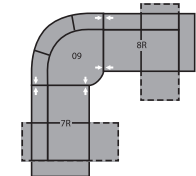

- A Seat Depth 22" / 56cm
- B Seat Height 19" / 48cm
- C Arm Height 23" / 58cm

83 Wedge Seat 22°  
27 x 39 x 34"  
85 Wedge Seat 45°  
69 x 99 x 86cm  
49 x 45 x 34"  
124 x 114 x 86cm

88 LHF Chair  
89 RHF Chair  
33 x 38 x 34"  
84 x 97 x 86cm

95 Chair with Two Arms  
42 x 38 x 34"  
107 x 97 x 86cm  
IA: 24" / 61cm

97 LHF Angled Loveseat  
98 RHF Angled Loveseat  
72 x 50 x 34"  
183 x 127 x 86cm

7R LHF Loveseat Recliner  
7P LHF Power Loveseat Recliner  
8R RHF Loveseat Recliner  
8P RHF Power Loveseat Recliner  
57 x 40 x 37"  
145 x 102 x 94cm

C2 – 39/08  
95 x 93"  
241 x 236cm

C3 – 97/98  
144 x 50"  
366 x 127cm

CM – 16/8R  
90 x 60"  
229 x 152cm

CN – 7R/09/08  
106 x 106"  
269 x 269cm

CO – 7R/09/19  
111 x 106"  
282 x 269cm

CP – 7R/09/14/15  
130 x 106"  
330 x 269cm