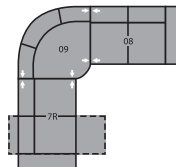

30 Armless Recliner  
60 Power Armless Recliner  
24 x 40 x 37"  
61 x 102 x 94cm

31 Power Wallhugger Recliner  
35 Wallhugger Recliner  
42 x 40 x 37"  
107 x 102 x 94cm  
IA: 24" / 61cm

46 RHF Recliner  
47 LHF Recliner  
66 RHF Power Recliner  
67 LHF Power recliner  
33 x 40 x 37"  
84 x 102 x 94cm

83 Wedge Seat 22°  
27 x 39 x 34"  
85 Wedge Seat 45°  
69 x 99 x 86cm  
49 x 45 x 34"  
124 x 114 x 86cm

88 LHF Chair  
89 RHF Chair  
33 x 38 x 34"  
84 x 97 x 86cm

95 Chair with Two Arms  
42 x 38 x 34"  
107 x 97 x 86cm  
IA: 24" / 61cm

97 LHF Angled Loveseat  
98 RHF Angled Loveseat  
72 x 50 x 34"  
183 x 127 x 86cm

7R LHF Loveseat Recliner  
7P LHF Power Loveseat Recliner  
8R RHF Loveseat Recliner  
8P RHF Power Loveseat Recliner  
57 x 40 x 37"  
145 x 102 x 94cm

C2 – 39/08  
95 x 93"  
241 x 236cm

C3 – 97/98  
144 x 50"  
366 x 127cm

CM – 16/8R  
90 x 60"  
229 x 152cm

CN – 7R/09/08  
106 x 106"  
269 x 269cm

CO – 7R/09/19  
111 x 106"  
282 x 269cm

CP – 7R/09/14/15  
130 x 106"  
330 x 269cm