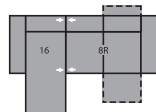

30 Armless Recliner  
60 Power Armless Recliner  
24 x 40 x 37"  
61 x 102 x 94cm

31 Power Wallhugger Recliner  
35 Wallhugger Recliner  
42 x 40 x 37"  
107 x 102 x 94cm  
IA: 24" / 61cm

46 RHF Recliner  
47 LHF Recliner  
66 RHF Power Recliner  
67 LHF Power recliner  
33 x 40 x 37"  
84 x 102 x 94cm

83 Wedge Seat 22°  
27 x 39 x 34"  
85 Wedge Seat 45°  
69 x 99 x 86cm  
49 x 45 x 34"  
124 x 114 x 86cm

88 LHF Chair  
89 RHF Chair  
33 x 38 x 34"  
84 x 97 x 86cm

95 Chair with Two Arms  
42 x 38 x 34"  
107 x 97 x 86cm  
IA: 24" / 61cm

97 LHF Angled Loveseat  
98 RHF Angled Loveseat  
72 x 50 x 34"  
183 x 127 x 86cm

7R LHF Loveseat Recliner  
7P LHF Power Loveseat Recliner  
8R RHF Loveseat Recliner  
8P RHF Power Loveseat Recliner  
57 x 40 x 37"  
145 x 102 x 94cm

C2 – 39/08  
95 x 93"  
241 x 236cm

C3 – 97/98  
144 x 50"  
366 x 127cm

CM – 16/8R  
90 x 60"  
229 x 152cm

CN – 7R/09/08  
106 x 106"  
269 x 269cm

CO – 7R/09/19  
111 x 106"  
282 x 269cm

CP – 7R/09/14/15  
130 x 106"  
330 x 269cm