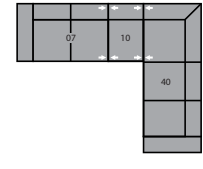

Features

- > Back: premium elastic webbing
- > Seat: interwoven 100% elastic webbing
- > Back filled with blown fibre

For more information, go to palliser.com

- A Seat Depth 21" / 53cm
- B Seat Height 19" / 48cm
- C Arm Height 24.5" / 62cm

74 Rectangular Ottoman
37 x 23 x 17"
94 x 58 x 43cm

76 RHF Nest
77 LHF Nest
58 x 48 x 34"
147 x 122 x 86cm

83 Wedge Seat 22°
23 x 38 x 34"
58 x 97 x 86cm

85 Wedge Seat 45°
42 x 40 x 34"
107 x 97 x 86cm

88 LHF Chair
89 RHF Chair
31 x 38 x 34"
79 x 97 x 86cm

95 Chair with Two Arms
38 x 38 x 34"
97 x 97 x 86cm
IA: 20" / 51cm

97 LHF Angled Loveseat
98 RHF Angled Loveseat
68 x 50 x 34"
173 x 127 x 86cm

C1 – 16/08
85 x 59"
216 x 150cm

C2 – 39/08
92 x 91"
234 x 231cm

C3 – 97/98
135 x 55"
343 x 140cm

C4 – 07/09/14/15
126 x 103"
320 x 262cm

C5 – 88/83/14/83/89
151 x 52"
384 x 132cm

C6 – 88/85/85/19
114 x 92"
290 x 234cm

C7 – 07/09/08
103 x 103"
262 x 262cm

CH – 07/10/40
114 x 91"
290 x 231cm