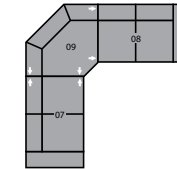

PALLISER[®]
My Home, My Style, My Way™

DIMENSIONS SHOWN AS WIDTH X DEPTH X HEIGHT.
SPECIFICATIONS ARE CORRECT AT TIME OF PRINTING AND ARE SUBJECT TO CHANGE WITHOUT NOTICE.
LHF – LEFT HAND FACING RHF – RIGHT HAND FACING IA – INSIDE ARM TO INSIDE ARM

74 Rectangular Ottoman
37 x 23 x 17"
94 x 58 x 43cm

76 RHF Nest
77 LHF Nest
58 x 48 x 34"
147 x 122 x 86cm

83 Wedge Seat 22°
23 x 38 x 34"
58 x 97 x 86cm

85 Wedge Seat 45°
42 x 40 x 34"
107 x 97 x 86cm

88 LHF Chair
89 RHF Chair
31 x 38 x 34"
79 x 97 x 86cm

95 Chair with Two Arms
38 x 38 x 34"
97 x 97 x 86cm
IA: 20" / 51cm

97 LHF Angled Loveseat
98 RHF Angled Loveseat
68 x 50 x 34"
173 x 127 x 86cm

C1 – 16/08
85 x 59"
216 x 150cm

C2 – 39/08
92 x 91"
234 x 231cm

C3 – 97/98
135 x 55"
343 x 140cm

C4 – 07/09/14/15
126 x 103"
320 x 262cm

C5 – 88/83/14/83/89
151 x 52"
384 x 132cm

C6 – 88/85/85/19
114 x 92"
290 x 234cm

C7 – 07/09/08
103 x 103"
262 x 262cm

CH – 07/10/40
114 x 91"
290 x 231cm