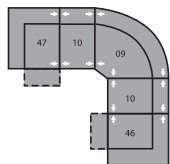

32 Rocker Recliner  
39 Power Rocker Recliner  
43 x 39 x 40"  
109 x 99 x 102cm

33 Swivel Rocker Recliner  
43 x 39 x 41"  
109 x 99 x 104cm

46 RHF Recliner  
66 RHF Power Recliner  
34 x 39 x 40"  
86 x 99 x 102cm

47 LHF Recliner  
67 LHF Power Recliner  
34 x 39 x 40"  
86 x 99 x 102cm

A0 Storage Wedge 11°  
17 x 39 x 36"  
43 x 99 x 91cm

A1 Storage Wedge 45°  
36 x 37 x 36"  
91 x 94 x 91cm

A2 Storage Console  
13 x 39 x 36"  
33 x 99 x 91cm

MA – 47/10/09/10/46  
106 x 106"  
269 x 269cm

MB – 47/10/09/27  
104 x 120"  
264 x 305cm

MD – 47/A2/30/09/27  
117 x 120"  
297 x 305cm

ME – 47/A1/10/10/A1/46  
164 x 77"  
417 x 193cm

MF – 47/A0/30/A0/46  
126 x 70"  
320 x 178cm

MG – 47/A0/30/A0/30/A0/46  
164 x 74"  
417 x 188cm

MH – 47/A2/30/A2/46  
117 x 65"  
297 x 165cm

Configurations measured in full recline.