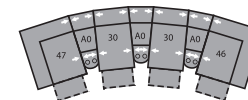

32 Rocker Recliner  
39 Power Rocker Recliner  
43 x 39 x 40"  
109 x 99 x 102cm

33 Swivel Rocker Recliner  
43 x 39 x 41"  
109 x 99 x 104cm

46 RHF Recliner  
66 RHF Power Recliner  
34 x 39 x 40"  
86 x 99 x 102cm

47 LHF Recliner  
67 LHF Power Recliner  
34 x 39 x 40"  
86 x 99 x 102cm

A0 Storage Wedge 11°  
17 x 39 x 36"  
43 x 99 x 91cm

A1 Storage Wedge 45°  
36 x 37 x 36"  
91 x 94 x 91cm

A2 Storage Console  
13 x 39 x 36"  
33 x 99 x 91cm

MA – 47/10/09/10/46  
106 x 106"  
269 x 269cm

MB – 47/10/09/27  
104 x 120"  
264 x 305cm

MD – 47/A2/30/09/27  
117 x 120"  
297 x 305cm

ME – 47/A1/10/10/A1/46  
164 x 77"  
417 x 193cm

MF – 47/A0/30/A0/46  
126 x 70"  
320 x 178cm

MG – 47/A0/30/A0/30/A0/46  
164 x 74"  
417 x 188cm

MH – 47/A2/30/A2/46  
117 x 65"  
297 x 165cm

Configurations measured in full recline.