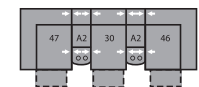

32 Rocker Recliner  
39 Power Rocker Recliner  
43 x 39 x 40"  
109 x 99 x 102cm

33 Swivel Rocker Recliner  
43 x 39 x 41"  
109 x 99 x 104cm

46 RHF Recliner  
66 RHF Power Recliner  
34 x 39 x 40"  
86 x 99 x 102cm

47 LHF Recliner  
67 LHF Power Recliner  
34 x 39 x 40"  
86 x 99 x 102cm

A0 Storage Wedge 11°  
17 x 39 x 36"  
43 x 99 x 91cm

A1 Storage Wedge 45°  
36 x 37 x 36"  
91 x 94 x 91cm

A2 Storage Console  
13 x 39 x 36"  
33 x 99 x 91cm

MA – 47/10/09/10/46  
106 x 106"  
269 x 269cm

MB – 47/10/09/27  
104 x 120"  
264 x 305cm

MD – 47/A2/30/09/27  
117 x 120"  
297 x 305cm

ME – 47/A1/10/10/A1/46  
164 x 77"  
417 x 193cm

MF – 47/A0/30/A0/46  
126 x 70"  
320 x 178cm

MG – 47/A0/30/A0/30/A0/46  
164 x 74"  
417 x 188cm

MH – 47/A2/30/A2/46  
117 x 65"  
297 x 165cm

Configurations measured in full recline.