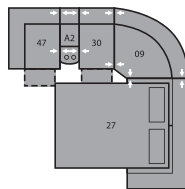

32 Rocker Recliner  
39 Power Rocker Recliner  
43 x 39 x 40"  
109 x 99 x 102cm

33 Swivel Rocker Recliner  
43 x 39 x 41"  
109 x 99 x 104cm

46 RHF Recliner  
66 RHF Power Recliner  
34 x 39 x 40"  
86 x 99 x 102cm

47 LHF Recliner  
67 LHF Power Recliner  
34 x 39 x 40"  
86 x 99 x 102cm

A0 Storage Wedge 11°  
17 x 39 x 36"  
43 x 99 x 91cm

A1 Storage Wedge 45°  
36 x 37 x 36"  
91 x 94 x 91cm

A2 Storage Console  
13 x 39 x 36"  
33 x 99 x 91cm

MA – 47/10/09/10/46  
106 x 106"  
269 x 269cm

MB – 47/10/09/27  
104 x 120"  
264 x 305cm

MD – 47/A2/30/09/27  
117 x 120"  
297 x 305cm

ME – 47/A1/10/10/A1/46  
164 x 77"  
417 x 193cm

MF – 47/A0/30/A0/46  
126 x 70"  
320 x 178cm

MG – 47/A0/30/A0/30/A0/46  
164 x 74"  
417 x 188cm

MH – 47/A2/30/A2/46  
117 x 65"  
297 x 165cm

Configurations measured in full recline.