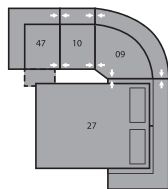

32 Rocker Recliner  
39 Power Rocker Recliner  
43 x 39 x 40"  
109 x 99 x 102cm

33 Swivel Rocker Recliner  
43 x 39 x 41"  
109 x 99 x 104cm

46 RHF Recliner  
66 RHF Power Recliner  
34 x 39 x 40"  
86 x 99 x 102cm

47 LHF Recliner  
67 LHF Power Recliner  
34 x 39 x 40"  
86 x 99 x 102cm

A0 Storage Wedge 11°  
17 x 39 x 36"  
43 x 99 x 91cm

A1 Storage Wedge 45°  
36 x 37 x 36"  
91 x 94 x 91cm

A2 Storage Console  
13 x 39 x 36"  
33 x 99 x 91cm

MA – 47/10/09/10/46  
106 x 106"  
269 x 269cm

MB – 47/10/09/27  
104 x 120"  
264 x 305cm

MD – 47/A2/30/09/27  
117 x 120"  
297 x 305cm

ME – 47/A1/10/10/A1/46  
164 x 77"  
417 x 193cm

MF – 47/A0/30/A0/46  
126 x 70"  
320 x 178cm

MG – 47/A0/30/A0/30/A0/46  
164 x 74"  
417 x 188cm

MH – 47/A2/30/A2/46  
117 x 65"  
297 x 165cm

Configurations measured in full recline.