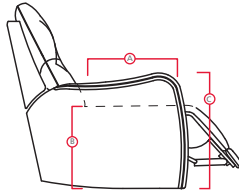

51 Sofa Recliner

47 LHF Recliner / A0 Storage Wedge 11° /  
30 Armless Recliner / A0 Storage Wedge 11° /  
46 RHF Recliner

41164 BENSON

Printed in Canada 01/2017

**PALLISER**®  
My Home, My Style, My Way™

# 41164 BENSON

**PALLISER**<sup>®</sup>  
My Home, My Style, My Way™

DIMENSIONS SHOWN AS WIDTH X DEPTH X HEIGHT.  
SPECIFICATIONS ARE CORRECT AT TIME OF PRINTING AND ARE SUBJECT TO CHANGE WITHOUT NOTICE.  
LHF – LEFT HAND FACING RHF – RIGHT HAND FACING IA – INSIDE ARM TO INSIDE ARM

- (A) Seat Depth 23" / 58cm
- (B) Seat Height 19" / 48cm
- (C) Arm Height 26" / 66cm