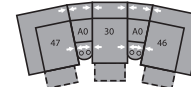

32 Rocker Recliner  
39 Power Rocker Recliner  
43 x 39 x 40"  
109 x 99 x 102cm

33 Swivel Rocker Recliner  
43 x 39 x 41"  
109 x 99 x 104cm

46 RHF Recliner  
66 RHF Power Recliner  
34 x 39 x 40"  
86 x 99 x 102cm

47 LHF Recliner  
67 LHF Power Recliner  
34 x 39 x 40"  
86 x 99 x 102cm

A0 Storage Wedge 11°  
17 x 39 x 36"  
43 x 99 x 91cm

A1 Storage Wedge 45°  
36 x 37 x 36"  
91 x 94 x 91cm

A2 Storage Console  
13 x 39 x 36"  
33 x 99 x 91cm

MA – 47/10/09/10/46  
106 x 106"  
269 x 269cm

MB – 47/10/09/27  
104 x 120"  
264 x 305cm

MD – 47/A2/30/09/27  
117 x 120"  
297 x 305cm

ME – 47/A1/10/10/A1/46  
164 x 77"  
417 x 193cm

MF – 47/A0/30/A0/46  
126 x 70"  
320 x 178cm

MG – 47/A0/30/A0/30/A0/46  
164 x 74"  
417 x 188cm

MH – 47/A2/30/A2/46  
117 x 65"  
297 x 165cm

Configurations measured in full recline.