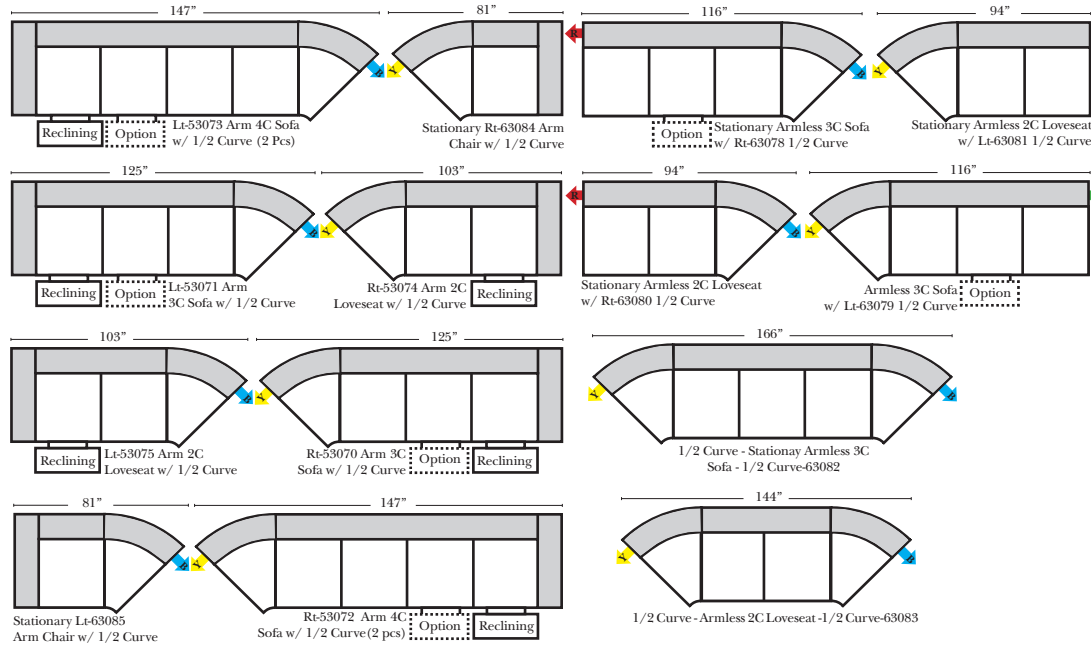

Standard / Ottomans / Armless

Put Green Arrows with Red Arrows to Create Sectional Groups

2-Piece Curve Sectional

Put Blue Arrows with Yellow Arrows to Create Sectional Groups or Green Arrows with Red Arrows to mix with some of the L-Shaped pieces.

All items on these pages are available as Stationary (Non-Reclining)

90 Degree / L-Shape Sectional

Put Green Arrows with Red Arrows to Create Sectional Groups

Bumper / Return Chaise & Conversation Sofas

Put Green Arrows with Red Arrows to Create Sectional Groups
Put Orange Arrows with Tan Arrows to Create Sectional Groups

Put Blue Arrows with Yellow Arrows to Create Sectional Groups

All Ottomans have a height of 19"

Sleepers

Suggested Configurations

v.09.14.15

The Suggested Configurations below are only a sample of what the imagination can create, please enjoy creating the configuration that fits your lifestyle, using the ideas below and from the items on the opposite page.