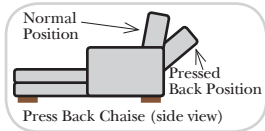

All items on these pages are available as Stationary (Non-Reclining)

90 Degree / L-Shape Sectional

Put Green Arrows with Red Arrows to Create Sectional Groups

Bumper / Return Chaise & Conversation Sofas

Put Green Arrows with Red Arrows to Create Sectional Groups
Put Orange Arrows with Tan Arrows to Create Sectional Groups

Put Blue Arrows with Yellow Arrows to Create Sectional Groups

All Ottomans have a height of 19"

Sleepers

Suggested Configurations

v.09.14.15

The Suggested Configurations below are only a sample of what the imagination can create, please enjoy creating the configuration that fits your lifestyle, using the ideas below and from the items on the opposite page.