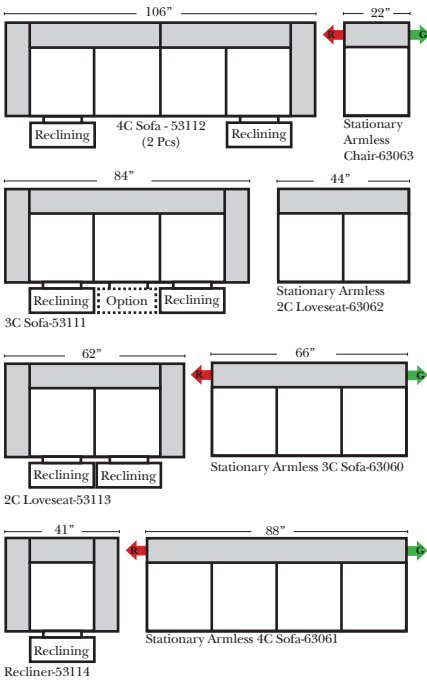

Standard / Ottomans / Armless

Put Green Arrows with Red Arrows to Create Sectional Groups

2-Piece Curve Sectional

Put Blue Arrows with Yellow Arrows to Create Sectional Groups or Green Arrows with Red Arrows to mix with some of the L-Shaped pieces.