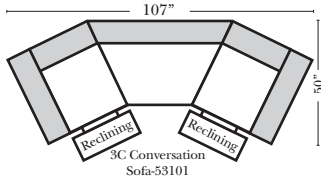

Sleeper Options: (Additional charges apply)

- Full Sleeper available w/Standard Mattress
- Deluxe Innerspring Mattress: Full
- Air Dream Coil Mattress: Full Only

Note:

All Dimensions are approximate, if accuracy is crucial, please contact us for validation of the dimensions shown. However, a 1\"/>

All items on these pages are available as Stationary (Non-Reclining)

90 Degree / L-Shape Sectional

Put Green Arrows with Red Arrows to Create Sectional Groups

Bumper / Return Chaise & Conversation Sofas

Put Green Arrows with Red Arrows to Create Sectional Groups
Put Orange Arrows with Tan Arrows to Create Sectional Groups

Put Blue Arrows with Yellow Arrows to Create Sectional Groups

All Ottomans have a height of 19"

Sleepers

Suggested Configurations

v.09.14.15

The Suggested Configurations below are only a sample of what the imagination can create, please enjoy creating the configuration that fits your lifestyle, using the ideas below and from the items on the opposite page.