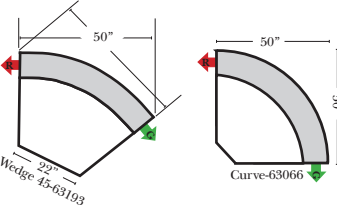

All items on these pages are available as Stationary (Non-Reclining)

90 Degree / L-Shape Sectional

Put Green Arrows with Red Arrows to Create Sectional Groups

Bumper / Return Chaise & Conversation Sofas

Put Green Arrows with Red Arrows to Create Sectional Groups
Put Orange Arrows with Tan Arrows to Create Sectional Groups

Put Blue Arrows with Yellow Arrows to Create Sectional Groups

All Ottomans have a height of 19"

Sleepers

Suggested Configurations

v.09.14.15

The Suggested Configurations below are only a sample of what the imagination can create, please enjoy creating the configuration that fits your lifestyle, using the ideas below and from the items on the opposite page.