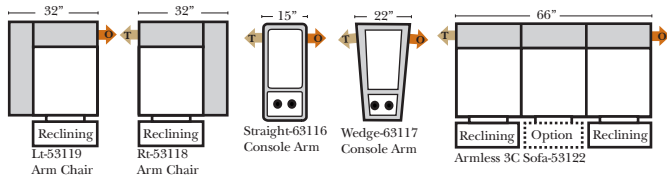

Sleeper Options: (Additional charges apply)

- Full Sleeper available w/Standard Mattress
- Deluxe Innerspring Mattress: Full
- Air Dream Coil Mattress: Full Only

Note:

All Dimensions are approximate, if accuracy is crucial, please contact us for validation of the dimensions shown. However, a 1\"/>

All items on these pages are available as Stationary (Non-Reclining)

90 Degree / L-Shape Sectional

Put Green Arrows with Red Arrows to Create Sectional Groups

Bumper / Return Chaise & Conversation Sofas

Put Green Arrows with Red Arrows to Create Sectional Groups
Put Orange Arrows with Tan Arrows to Create Sectional Groups

Put Blue Arrows with Yellow Arrows to Create Sectional Groups

All Ottomans have a height of 19"

Sleepers

Suggested Configurations

v.09.14.15

The Suggested Configurations below are only a sample of what the imagination can create, please enjoy creating the configuration that fits your lifestyle, using the ideas below and from the items on the opposite page.