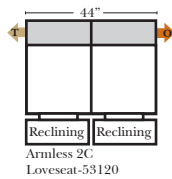

Sleeper Options: (Additional charges apply)

- Full Sleeper available w/Standard Mattress
- Deluxe Innerspring Mattress: Full
- Air Dream Coil Mattress: Full Only

Note:

All Dimensions are approximate, if accuracy is crucial, please contact us for validation of the dimensions shown. However, a 1\"/>

All items on these pages are available as Stationary (Non-Reclining)

90 Degree / L-Shape Sectional

Put Green Arrows with Red Arrows to Create Sectional Groups

Bumper / Return Chaise & Conversation Sofas

Put Green Arrows with Red Arrows to Create Sectional Groups
Put Orange Arrows with Tan Arrows to Create Sectional Groups

Put Blue Arrows with Yellow Arrows to Create Sectional Groups

All Ottomans have a height of 19"

Sleepers

Suggested Configurations

v.09.14.15

The Suggested Configurations below are only a sample of what the imagination can create, please enjoy creating the configuration that fits your lifestyle, using the ideas below and from the items on the opposite page.