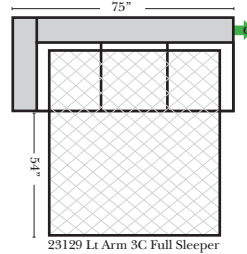

Sleeper Options: (Additional charges apply)

- Full Sleeper available w/Standard Mattress
- Deluxe Innerspring Mattress: Full
- Air Dream Coil Mattress: Full Only

Note:

All Dimensions are approximate, if accuracy is crucial, please contact us for validation of the dimensions shown. However, a 1\"/>

Put Blue Arrows with Yellow Arrows to Create Sectional Groups

All Ottomans have a height of 19"

Sleepers

Suggested Configurations

v.09.14.15

The Suggested Configurations below are only a sample of what the imagination can create, please enjoy creating the configuration that fits your lifestyle, using the ideas below and from the items on the opposite page.