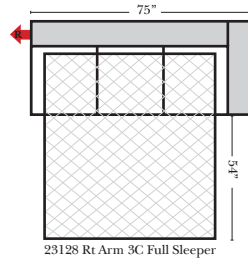

Put Blue Arrows with Yellow Arrows to Create Sectional Groups

All Ottomans have a height of 19"

Sleepers

Suggested Configurations

v.09.14.15

The Suggested Configurations below are only a sample of what the imagination can create, please enjoy creating the configuration that fits your lifestyle, using the ideas below and from the items on the opposite page.