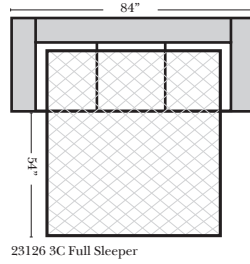

Sleeper Options: (Additional charges apply)

- Full Sleeper available w/Standard Mattress
- Deluxe Innerspring Mattress: Full
- Air Dream Coil Mattress: Full Only

Note:

All Dimensions are approximate, if accuracy is crucial, please contact us for validation of the dimensions shown. However, a 1\"/>

All items on these pages are available as Stationary (Non-Reclining)

90 Degree / L-Shape Sectional

Put Green Arrows with Red Arrows to Create Sectional Groups

Bumper / Return Chaise & Conversation Sofas

Put Green Arrows with Red Arrows to Create Sectional Groups
Put Orange Arrows with Tan Arrows to Create Sectional Groups

Put Blue Arrows with Yellow Arrows to Create Sectional Groups

All Ottomans have a height of 19"

Sleepers

Suggested Configurations

v.09.14.15

The Suggested Configurations below are only a sample of what the imagination can create, please enjoy creating the configuration that fits your lifestyle, using the ideas below and from the items on the opposite page.