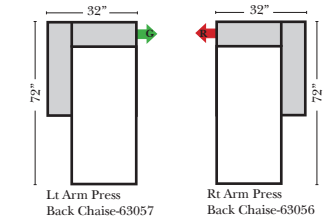

All items on these pages are available as Stationary (Non-Reclining)

90 Degree / L-Shape Sectional

Put Green Arrows with Red Arrows to Create Sectional Groups

Bumper / Return Chaise & Conversation Sofas

Put Green Arrows with Red Arrows to Create Sectional Groups
Put Orange Arrows with Tan Arrows to Create Sectional Groups

Put Blue Arrows with Yellow Arrows to Create Sectional Groups

All Ottomans have a height of 19"

Sleepers

Suggested Configurations

v.09.14.15

The Suggested Configurations below are only a sample of what the imagination can create, please enjoy creating the configuration that fits your lifestyle, using the ideas below and from the items on the opposite page.