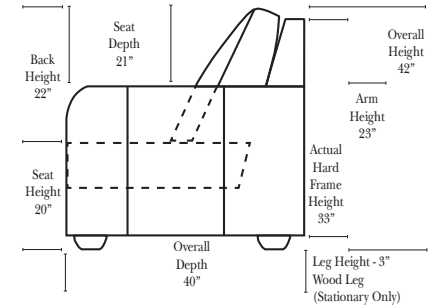

Standard / Ottomans / Armless

Put Green Arrows with Red Arrows to Create Sectional Groups

2-Piece Curve Sectional

Put Blue Arrows with Yellow Arrows to Create Sectional Groups or Green Arrows with Red Arrows to mix with some of the L-Shaped pieces.