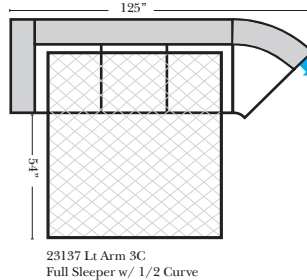

Sleeper Options: (Additional charges apply)

- Full Sleeper available w/Standard Mattress
- Deluxe Innerspring Mattress: Full
- Air Dream Coil Mattress: Full Only

Note:

All Dimensions are approximate, if accuracy is crucial, please contact us for validation of the dimensions shown. However, a 1\"/>

Put Blue Arrows with Yellow Arrows to Create Sectional Groups

All Ottomans have a height of 19"

Sleepers

Suggested Configurations

v.09.14.15

The Suggested Configurations below are only a sample of what the imagination can create, please enjoy creating the configuration that fits your lifestyle, using the ideas below and from the items on the opposite page.