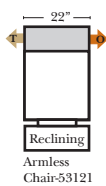

All items on these pages are available as Stationary (Non-Reclining)

90 Degree / L-Shape Sectional

Put Green Arrows with Red Arrows to Create Sectional Groups

Bumper / Return Chaise & Conversation Sofas

Put Green Arrows with Red Arrows to Create Sectional Groups
Put Orange Arrows with Tan Arrows to Create Sectional Groups

Put Blue Arrows with Yellow Arrows to Create Sectional Groups

All Ottomans have a height of 19"

Sleepers

Suggested Configurations

v.09.14.15

The Suggested Configurations below are only a sample of what the imagination can create, please enjoy creating the configuration that fits your lifestyle, using the ideas below and from the items on the opposite page.