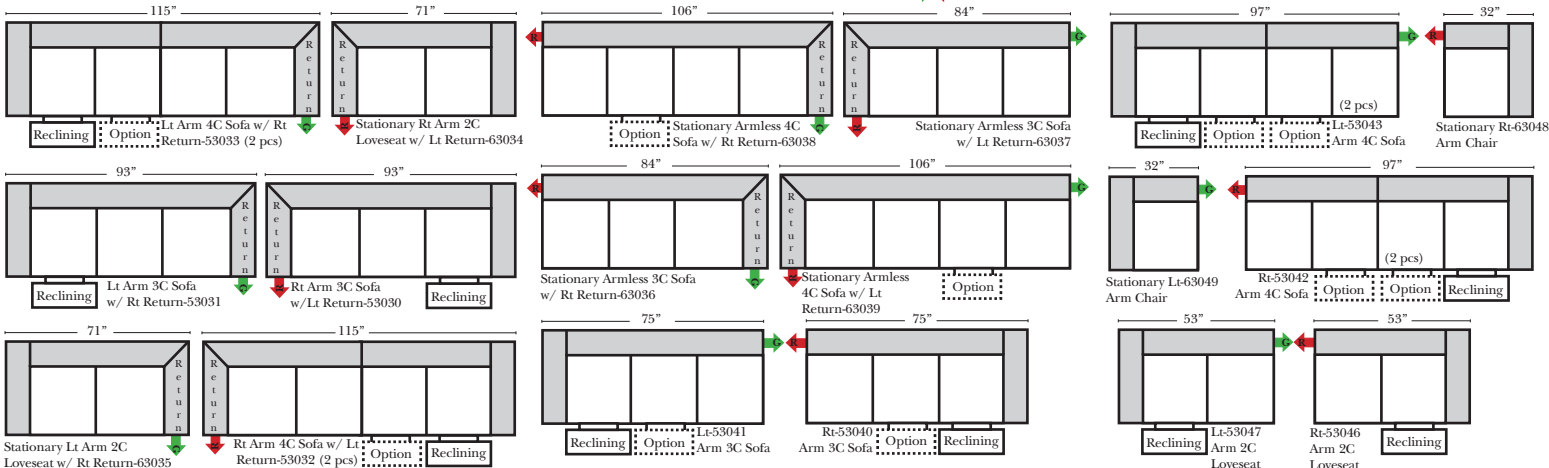

Sleeper Options: (Additional charges apply)

- Full Sleeper available w/Standard Mattress
- Deluxe Innerspring Mattress: Full
- Air Dream Coil Mattress: Full Only

Note:

All Dimensions are approximate, if accuracy is crucial, please contact us for validation of the dimensions shown. However, a 1\"/>

All items on these pages are available as Stationary (Non-Reclining)

90 Degree / L-Shape Sectional

Put Green Arrows with Red Arrows to Create Sectional Groups

Bumper / Return Chaise & Conversation Sofas

Put Green Arrows with Red Arrows to Create Sectional Groups
Put Orange Arrows with Tan Arrows to Create Sectional Groups

Put Blue Arrows with Yellow Arrows to Create Sectional Groups

All Ottomans have a height of 19"

Sleepers

Suggested Configurations

v.09.14.15

The Suggested Configurations below are only a sample of what the imagination can create, please enjoy creating the configuration that fits your lifestyle, using the ideas below and from the items on the opposite page.