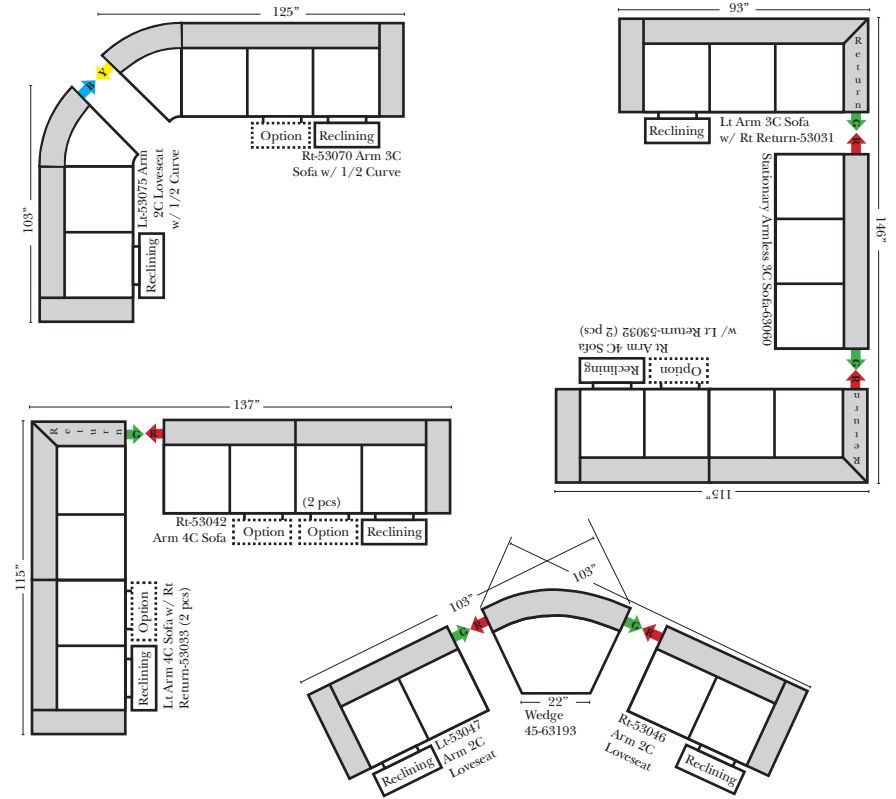

All items on these pages are available as Stationary (Non-Reclining)

90 Degree / L-Shape Sectional

Put Green Arrows with Red Arrows to Create Sectional Groups

Bumper / Return Chaise & Conversation Sofas

Put Green Arrows with Red Arrows to Create Sectional Groups
Put Orange Arrows with Tan Arrows to Create Sectional Groups

Put Blue Arrows with Yellow Arrows to Create Sectional Groups

All Ottomans have a height of 19"

Sleepers

Suggested Configurations

v.09.14.15

The Suggested Configurations below are only a sample of what the imagination can create, please enjoy creating the configuration that fits your lifestyle, using the ideas below and from the items on the opposite page.