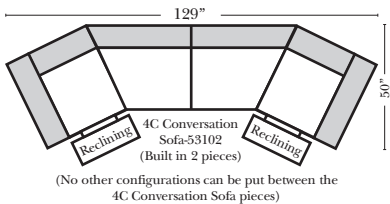

Sleeper Options: (Additional charges apply)

- Full Sleeper available w/Standard Mattress
- Deluxe Innerspring Mattress: Full
- Air Dream Coil Mattress: Full Only

Note:

All Dimensions are approximate, if accuracy is crucial, please contact us for validation of the dimensions shown. However, a 1\"/>

All items on these pages are available as Stationary (Non-Reclining)

90 Degree / L-Shape Sectional

Put Green Arrows with Red Arrows to Create Sectional Groups

Bumper / Return Chaise & Conversation Sofas

Put Green Arrows with Red Arrows to Create Sectional Groups
Put Orange Arrows with Tan Arrows to Create Sectional Groups

Put Blue Arrows with Yellow Arrows to Create Sectional Groups

All Ottomans have a height of 19"

Sleepers

Suggested Configurations

v.09.14.15

The Suggested Configurations below are only a sample of what the imagination can create, please enjoy creating the configuration that fits your lifestyle, using the ideas below and from the items on the opposite page.