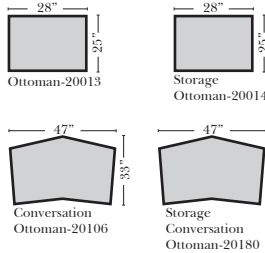

All items on these pages are available as Stationary (Non-Reclining)

90 Degree / L-Shape Sectional

Put Green Arrows with Red Arrows to Create Sectional Groups

Bumper / Return Chaise & Conversation Sofas

Put Green Arrows with Red Arrows to Create Sectional Groups
Put Orange Arrows with Tan Arrows to Create Sectional Groups

Put Blue Arrows with Yellow Arrows to Create Sectional Groups

All Ottomans have a height of 19"

Sleepers

Suggested Configurations

v.09.14.15

The Suggested Configurations below are only a sample of what the imagination can create, please enjoy creating the configuration that fits your lifestyle, using the ideas below and from the items on the opposite page.