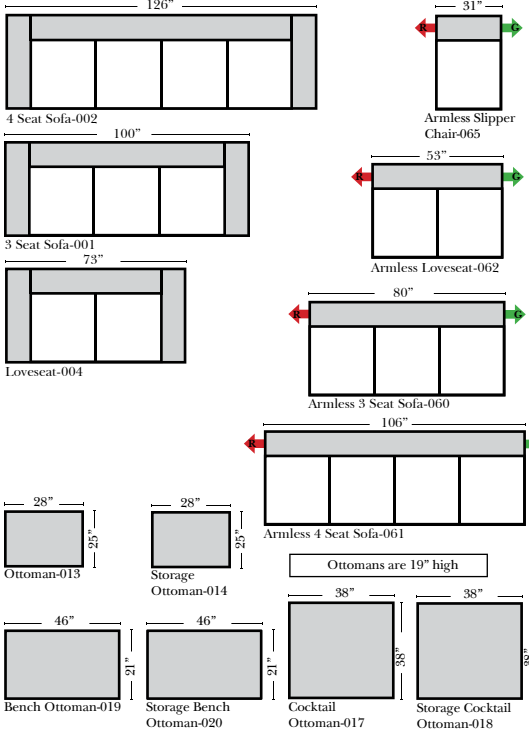

Standard, Armless & Ottomans

Put Green Arrows with Red Arrows to Create Sectional Groups

Bumper Chaise & Return Chaise

Green Arrows with Red Arrows to mix with some of the L-Shaped pieces.

Suggested Configurations

Features

Standard:

- Available in Full & Top Grain Leathers
- Available in Luxury Fabrics
- All Hardwood Frames
- Wood Base - Espresso Finish (N/C Honey Oak Option)

Options:

- Down Seats & Down Backs (additional Charge)
- No. 33 Firm Foam

Sleeper Options: (No Sleepers are available for this style)

Note:

All Dimensions are approximate, if accuracy is crucial, please contact us for validation of the dimensions shown. However, a 1" to 2" variance can still apply due to foam and upholstery.

L-Shape / 90 Degree Sectional (All 4 seat items ship as one piece if stationary, two pieces if motion installed)

Put Green Arrows with Red Arrows to Create Sectional Groups