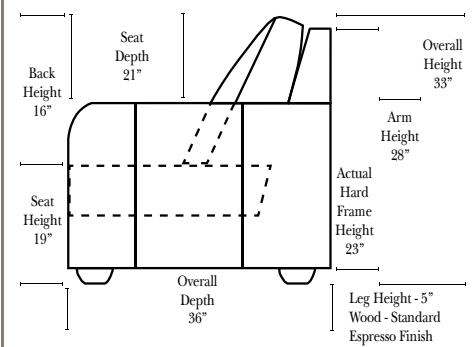

Suggested Configurations