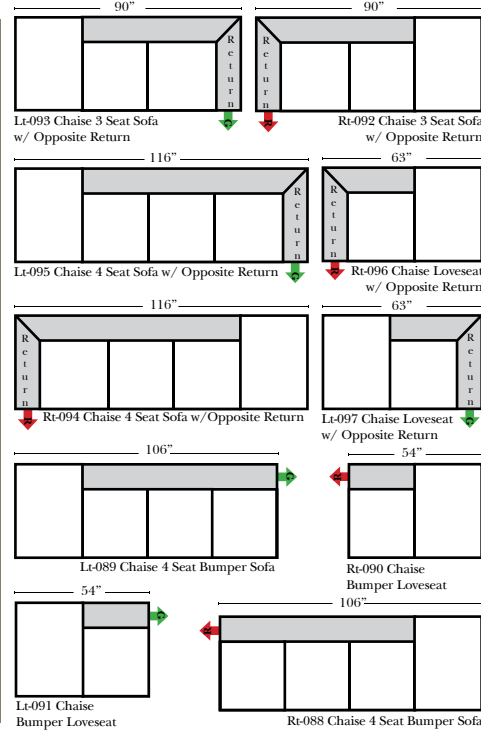

Standard, Armless & Ottomans

Put Green Arrows with Red Arrows to Create Sectional Groups

Bumper Chaise & Return Chaise

Green Arrows with Red Arrows to mix with some of the L-Shaped pieces.

Suggested Configurations

Sleeper Options: (No Sleepers are available for this style)

Note:

All Dimensions are approximate, if accuracy is crucial, please contact us for validation of the dimensions shown. However, a 1" to 2" variance can still apply due to foam and upholstery.

L-Shape / 90 Degree Sectional (All 4 seat items ship as one piece if stationary, two pieces if motion installed)

Put Green Arrows with Red Arrows to Create Sectional Groups