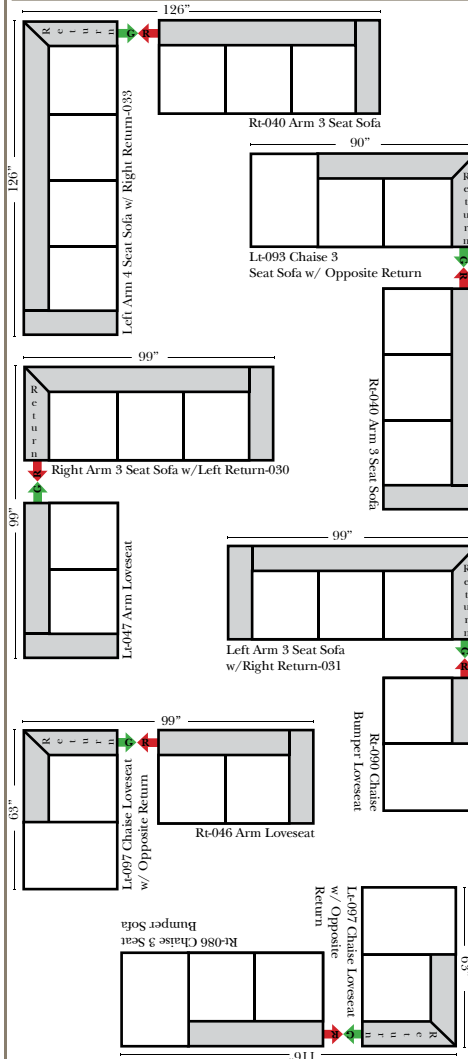

Standard, Armless & Ottomans

Put Green Arrows with Red Arrows to Create Sectional Groups

Bumper Chaise & Return Chaise

Green Arrows with Red Arrows to mix with some of the L-Shaped pieces.

Suggested Configurations

Features

Standard:

- Available in Full & Top Grain Leathers
- Available in Luxury Fabrics
- All Hardwood Frames
- Wood Base - Espresso Finish (N/C Honey Oak Option)

Options:

- Down Seats & Down Backs (additional Charge)
- No. 33 Firm Foam

Sleeper Options: (No Sleepers are available for this style)

Note:

All Dimensions are approximate, if accuracy is crucial, please contact us for validation of the dimensions shown. However, a 1" to 2" variance can still apply due to foam and upholstery.

L-Shape / 90 Degree Sectional (All 4 seat items ship as one piece if stationary, two pieces if motion installed)

Put Green Arrows with Red Arrows to Create Sectional Groups