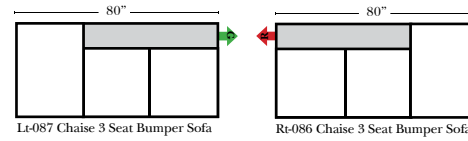

Bumper Chaise & Return Chaise

Green Arrows with Red Arrows to mix with some of the L-Shaped pieces.