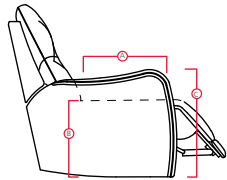

# 43116 COLUMBUS

**PALLISER**<sup>®</sup>  
My Home, My Style, My Way™

DIMENSIONS SHOWN AS WIDTH X DEPTH X HEIGHT.  
SPECIFICATIONS ARE CORRECT AT TIME OF PRINTING AND ARE SUBJECT TO CHANGE WITHOUT NOTICE.  
LHF – LEFT HAND FACING RHF – RIGHT HAND FACING IA – INSIDE ARM TO INSIDE ARM

- A Seat Depth 23" / 58cm
- B Seat Height 21" / 53cm
- C Arm Height 24" / 61cm

**Features**

- > Back: 11 or 12 gauge sinuous springs
- > Seat: 8 gauge sinuous wire springs
- > Back filled with blown fibre
- > Chaise styling
- > Outside handle mechanism
- > Toggle power mechanism

36 Power Lift Recliner  
34 x 39 x 42"  
86 x 99 x 107cm  
IA: 17" / 43cm

38 Power Swivel Rocker Recliner  
34 x 39 x 42"  
86 x 99 x 107cm  
IA: 17" / 43cm

39 Power Rocker Recliner  
34 x 39 x 42"  
86 x 99 x 107cm  
IA: 17" / 43cm

71 Layflat Power Recliner  
34 x 39 x 42"  
86 x 99 x 107cm  
IA: 17" / 43cm