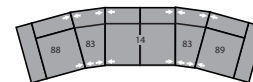

22 Sofabed 60"
91 x 37 x 36"
231 x 94 x 91cm
IA: 77" / 196cm

23 Angled Ottoman
32 x 32 x 17"
81 x 81 x 43cm
64 Angled Storage Ottoman
44 x 29 x 17"
112 x 74 x 43cm

26 LHF Sofabed 54"
27 RHF Sofabed 54"
73 x 37 x 36"
185 x 94 x 91cm

39 LHF Sofa Split
40 RHF Sofa Split
86 x 37 x 36"
218 x 94 x 91cm

83 Wedge Seat 22°
23 x 37 x 36"
58 x 94 x 91cm

85 Wedge Seat 45°
42 x 37 x 36"
107 x 94 x 91cm

88 LHF Chair
89 RHF Chair
28 x 37 x 36"
71 x 94 x 91cm

95 Chair with Two Arms
38 x 37 x 36"
97 x 94 x 91cm
IA: 25" / 64cm

97 LHF Angled Loveseat
98 RHF Angled Loveseat
66 x 40 x 36"
168 x 102 x 91cm

C1 – 16/08
79 x 62"
201 x 157cm

C2 – 39/08
88 x 86"
224 x 218cm

C3 – 97/98
127 x 41"
323 x 104cm

C4 – 07/09/14/15
120 x 98"
305 x 249cm

C5 – 88/83/14/83/89
142 x 49"
361 x 124cm

C6 – 88/85/85/19
114 x 87"
290 x 221cm

C7 – 07/09/08
98 x 98"
249 x 249cm

CH – 07/10/40
111 x 86"
282 x 218cm