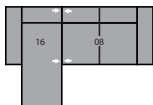

22 Sofabed 60"
91 x 37 x 36"
231 x 94 x 91cm
IA: 77" / 196cm

23 Angled Ottoman
32 x 32 x 17"
81 x 81 x 43cm
64 Angled Storage Ottoman
44 x 29 x 17"
112 x 74 x 43cm

26 LHF Sofabed 54"
27 RHF Sofabed 54"
73 x 37 x 36"
185 x 94 x 91cm

39 LHF Sofa Split
40 RHF Sofa Split
86 x 37 x 36"
218 x 94 x 91cm

83 Wedge Seat 22°
23 x 37 x 36"
58 x 94 x 91cm

85 Wedge Seat 45°
42 x 37 x 36"
107 x 94 x 91cm

88 LHF Chair
89 RHF Chair
28 x 37 x 36"
71 x 94 x 91cm

95 Chair with Two Arms
38 x 37 x 36"
97 x 94 x 91cm
IA: 25" / 64cm

97 LHF Angled Loveseat
98 RHF Angled Loveseat
66 x 40 x 36"
168 x 102 x 91cm

C1 – 16/08
79 x 62"
201 x 157cm

C2 – 39/08
88 x 86"
224 x 218cm

C3 – 97/98
127 x 41"
323 x 104cm

C4 – 07/09/14/15
120 x 98"
305 x 249cm

C5 – 88/83/14/83/89
142 x 49"
361 x 124cm

C6 – 88/85/85/19
114 x 87"
290 x 221cm

C7 – 07/09/08
98 x 98"
249 x 249cm

CH – 07/10/40
111 x 86"
282 x 218cm