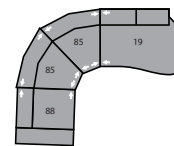

22 Sofabed 60"
91 x 37 x 36"
231 x 94 x 91cm
IA: 77" / 196cm

23 Angled Ottoman
32 x 32 x 17"
81 x 81 x 43cm
64 Angled Storage Ottoman
44 x 29 x 17"
112 x 74 x 43cm

26 LHF Sofabed 54"
27 RHF Sofabed 54"
73 x 37 x 36"
185 x 94 x 91cm

39 LHF Sofa Split
40 RHF Sofa Split
86 x 37 x 36"
218 x 94 x 91cm

83 Wedge Seat 22°
23 x 37 x 36"
58 x 94 x 91cm

85 Wedge Seat 45°
42 x 37 x 36"
107 x 94 x 91cm

88 LHF Chair
89 RHF Chair
28 x 37 x 36"
71 x 94 x 91cm

95 Chair with Two Arms
38 x 37 x 36"
97 x 94 x 91cm
IA: 25" / 64cm

97 LHF Angled Loveseat
98 RHF Angled Loveseat
66 x 40 x 36"
168 x 102 x 91cm

C1 – 16/08
79 x 62"
201 x 157cm

C2 – 39/08
88 x 86"
224 x 218cm

C3 – 97/98
127 x 41"
323 x 104cm

C4 – 07/09/14/15
120 x 98"
305 x 249cm

C5 – 88/83/14/83/89
142 x 49"
361 x 124cm

C6 – 88/85/85/19
114 x 87"
290 x 221cm

C7 – 07/09/08
98 x 98"
249 x 249cm

CH – 07/10/40
111 x 86"
282 x 218cm