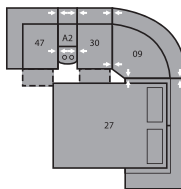

33 Swivel Rocker Recliner
43 x 39 x 41"
109 x 99 x 104cm
IA: 18" / 46cm

46 RHF Recliner
66 RHF Power Recliner
34 x 39 x 40"
86 x 99 x 102cm

47 LHF Recliner
67 LHF Power Recliner
34 x 39 x 40"
86 x 99 x 102cm

A0 Storage Wedge 11°
17 x 39 x 36"
43 x 99 x 91cm

A1 Storage Wedge 45°
36 x 37 x 36"
91 x 94 x 91cm

A2 Storage Console
13 x 39 x 36"
33 x 99 x 91cm

MA – 47/10/09/10/46
106 x 106"
269 x 269cm

MB – 47/10/09/27
104 x 120"
264 x 305cm

MD – 47/A2/30/09/27
117 x 120"
297 x 305cm

ME – 47/A1/10/10/A1/46
165 x 75"
419 x 191cm

MF – 47/A0/30/A0/46
125 x 70"
318 x 178cm

MG – 47/A0/30/A0/30/A0/46
164 x 74"
417 x 188cm

MH – 47/A2/30/A2/46
117 x 66"
297 x 168cm

Configurations measured in full recline.