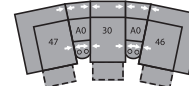

51 Sofa Recliner
61 Power Sofa Recliner
89 x 39 x 40"
226 x 99 x 102cm
IA: 62" / 157cm

53 Loveseat Recliner
63 Power Loveseat Recliner
67 x 39 x 40"
170 x 99 x 102cm
IA: 40" / 102cm

58 Loveseat Console
68 Power Loveseat Console
81 x 39 x 40"
206 x 99 x 102cm

33 Swivel Rocker Recliner
43 x 39 x 41"
109 x 99 x 104cm
IA: 18" / 46cm

46 RHF Recliner
66 RHF Power Recliner
34 x 39 x 40"
86 x 99 x 102cm

47 LHF Recliner
67 LHF Power Recliner
34 x 39 x 40"
86 x 99 x 102cm

A0 Storage Wedge 11°
17 x 39 x 36"
43 x 99 x 91cm

A1 Storage Wedge 45°
36 x 37 x 36"
91 x 94 x 91cm

A2 Storage Console
13 x 39 x 36"
33 x 99 x 91cm

MA – 47/10/09/10/46
106 x 106"
269 x 269cm

MB – 47/10/09/27
104 x 120"
264 x 305cm

MD – 47/A2/30/09/27
117 x 120"
297 x 305cm

ME – 47/A1/10/10/A1/46
165 x 75"
419 x 191cm

MF – 47/A0/30/A0/46
125 x 70"
318 x 178cm

MG – 47/A0/30/A0/30/A0/46
164 x 74"
417 x 188cm

MH – 47/A2/30/A2/46
117 x 66"
297 x 168cm