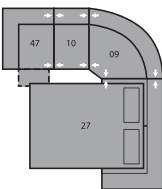

33 Swivel Rocker Recliner
43 x 39 x 41"
109 x 99 x 104cm
IA: 18" / 46cm

46 RHF Recliner
66 RHF Power Recliner
34 x 39 x 40"
86 x 99 x 102cm

47 LHF Recliner
67 LHF Power Recliner
34 x 39 x 40"
86 x 99 x 102cm

A0 Storage Wedge 11°
17 x 39 x 36"
43 x 99 x 91cm

A1 Storage Wedge 45°
36 x 37 x 36"
91 x 94 x 91cm

A2 Storage Console
13 x 39 x 36"
33 x 99 x 91cm

MA – 47/10/09/10/46
106 x 106"
269 x 269cm

MB – 47/10/09/27
104 x 120"
264 x 305cm

MD – 47/A2/30/09/27
117 x 120"
297 x 305cm

ME – 47/A1/10/10/A1/46
165 x 75"
419 x 191cm

MF – 47/A0/30/A0/46
125 x 70"
318 x 178cm

MG – 47/A0/30/A0/30/A0/46
164 x 74"
417 x 188cm

MH – 47/A2/30/A2/46
117 x 66"
297 x 168cm

Configurations measured in full recline.