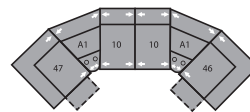

51 Sofa Recliner
61 Power Sofa Recliner
89 x 39 x 40"
226 x 99 x 102cm
IA: 62" / 157cm

53 Loveseat Recliner
63 Power Loveseat Recliner
67 x 39 x 40"
170 x 99 x 102cm
IA: 40" / 102cm

58 Loveseat Console
68 Power Loveseat Console
81 x 39 x 40"
206 x 99 x 102cm

33 Swivel Rocker Recliner
43 x 39 x 41"
109 x 99 x 104cm
IA: 18" / 46cm

46 RHF Recliner
66 RHF Power Recliner
34 x 39 x 40"
86 x 99 x 102cm

47 LHF Recliner
67 LHF Power Recliner
34 x 39 x 40"
86 x 99 x 102cm

A0 Storage Wedge 11°
17 x 39 x 36"
43 x 99 x 91cm

A1 Storage Wedge 45°
36 x 37 x 36"
91 x 94 x 91cm

A2 Storage Console
13 x 39 x 36"
33 x 99 x 91cm

MA – 47/10/09/10/46
106 x 106"
269 x 269cm

MB – 47/10/09/27
104 x 120"
264 x 305cm

MD – 47/A2/30/09/27
117 x 120"
297 x 305cm

ME – 47/A1/10/10/A1/46
165 x 75"
419 x 191cm

MF – 47/A0/30/A0/46
125 x 70"
318 x 178cm

MG – 47/A0/30/A0/30/A0/46
164 x 74"
417 x 188cm

MH – 47/A2/30/A2/46
117 x 66"
297 x 168cm