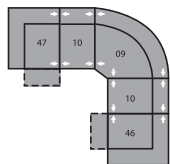

30 Armless Recliner
60 Power Armless Recliner
23 x 39 x 40"
58 x 99 x 102cm

31 Power Wallhugger Recliner
35 Wallhugger Recliner
43 x 39 x 40"
109 x 99 x 102cm
IA: 18" / 46cm

32 Rocker Recliner
39 Power Rocker Recliner
43 x 39 x 40"
109 x 99 x 102cm
IA: 18" / 46cm

33 Swivel Rocker Recliner
43 x 39 x 41"
109 x 99 x 104cm
IA: 18" / 46cm

46 RHF Recliner
66 RHF Power Recliner
34 x 39 x 40"
86 x 99 x 102cm

47 LHF Recliner
67 LHF Power Recliner
34 x 39 x 40"
86 x 99 x 102cm

A0 Storage Wedge 11°
17 x 39 x 36"
43 x 99 x 91cm

A1 Storage Wedge 45°
36 x 37 x 36"
91 x 94 x 91cm

A2 Storage Console
13 x 39 x 36"
33 x 99 x 91cm

MA – 47/10/09/10/46
106 x 106"
269 x 269cm

MB – 47/10/09/27
104 x 120"
264 x 305cm

MD – 47/A2/30/09/27
117 x 120"
297 x 305cm

ME – 47/A1/10/10/A1/46
165 x 75"
419 x 191cm

MF – 47/A0/30/A0/46
125 x 70"
318 x 178cm

MG – 47/A0/30/A0/30/A0/46
164 x 74"
417 x 188cm

MH – 47/A2/30/A2/46
117 x 66"
297 x 168cm