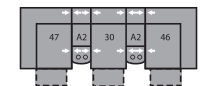

33 Swivel Rocker Recliner
43 x 39 x 41"
109 x 99 x 104cm
IA: 18" / 46cm

46 RHF Recliner
66 RHF Power Recliner
34 x 39 x 40"
86 x 99 x 102cm

47 LHF Recliner
67 LHF Power Recliner
34 x 39 x 40"
86 x 99 x 102cm

A0 Storage Wedge 11°
17 x 39 x 36"
43 x 99 x 91cm

A1 Storage Wedge 45°
36 x 37 x 36"
91 x 94 x 91cm

A2 Storage Console
13 x 39 x 36"
33 x 99 x 91cm

MA – 47/10/09/10/46
106 x 106"
269 x 269cm

MB – 47/10/09/27
104 x 120"
264 x 305cm

MD – 47/A2/30/09/27
117 x 120"
297 x 305cm

ME – 47/A1/10/10/A1/46
165 x 75"
419 x 191cm

MF – 47/A0/30/A0/46
125 x 70"
318 x 178cm

MG – 47/A0/30/A0/30/A0/46
164 x 74"
417 x 188cm

MH – 47/A2/30/A2/46
117 x 66"
297 x 168cm

Configurations measured in full recline.