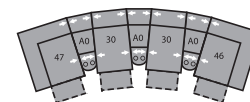

51 Sofa Recliner
61 Power Sofa Recliner
89 x 39 x 40"
226 x 99 x 102cm
IA: 62" / 157cm

53 Loveseat Recliner
63 Power Loveseat Recliner
67 x 39 x 40"
170 x 99 x 102cm
IA: 40" / 102cm

58 Loveseat Console
68 Power Loveseat Console
81 x 39 x 40"
206 x 99 x 102cm

33 Swivel Rocker Recliner
43 x 39 x 41"
109 x 99 x 104cm
IA: 18" / 46cm

46 RHF Recliner
66 RHF Power Recliner
34 x 39 x 40"
86 x 99 x 102cm

47 LHF Recliner
67 LHF Power Recliner
34 x 39 x 40"
86 x 99 x 102cm

A0 Storage Wedge 11°
17 x 39 x 36"
43 x 99 x 91cm

A1 Storage Wedge 45°
36 x 37 x 36"
91 x 94 x 91cm

A2 Storage Console
13 x 39 x 36"
33 x 99 x 91cm

MA – 47/10/09/10/46
106 x 106"
269 x 269cm

MB – 47/10/09/27
104 x 120"
264 x 305cm

MD – 47/A2/30/09/27
117 x 120"
297 x 305cm

ME – 47/A1/10/10/A1/46
165 x 75"
419 x 191cm

MF – 47/A0/30/A0/46
125 x 70"
318 x 178cm

MG – 47/A0/30/A0/30/A0/46
164 x 74"
417 x 188cm

MH – 47/A2/30/A2/46
117 x 66"
297 x 168cm