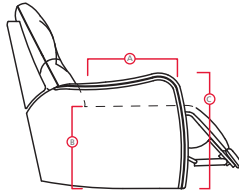

47 LHF Recliner / A0 Storage Wedge 11° /
30 Armless Recliner / A0 Storage Wedge 11° /
46 RHF Recliner

41162 DALEY

Printed in Canada 01/2017

PALLISER®
My Home, My Style, My Way™

41162 DALEY

PALLISER
My Home, My Style, My Way™

DIMENSIONS SHOWN AS WIDTH X DEPTH X HEIGHT.
SPECIFICATIONS ARE CORRECT AT TIME OF PRINTING AND ARE SUBJECT TO CHANGE WITHOUT NOTICE.
LHF – LEFT HAND FACING RHF – RIGHT HAND FACING IA – INSIDE ARM TO INSIDE ARM

- A Seat Depth 23" / 58cm
- B Seat Height 19" / 48cm
- C Arm Height 26" / 66cm

Features

- > Back: 11 or 12 gauge sinuous springs
 - > Seat: 8 gauge sinuous wire springs
 - > Back filled with blown fibre
 - > Chaise styling
 - > Toggle power mechanism
- For more information, go to palliser.com