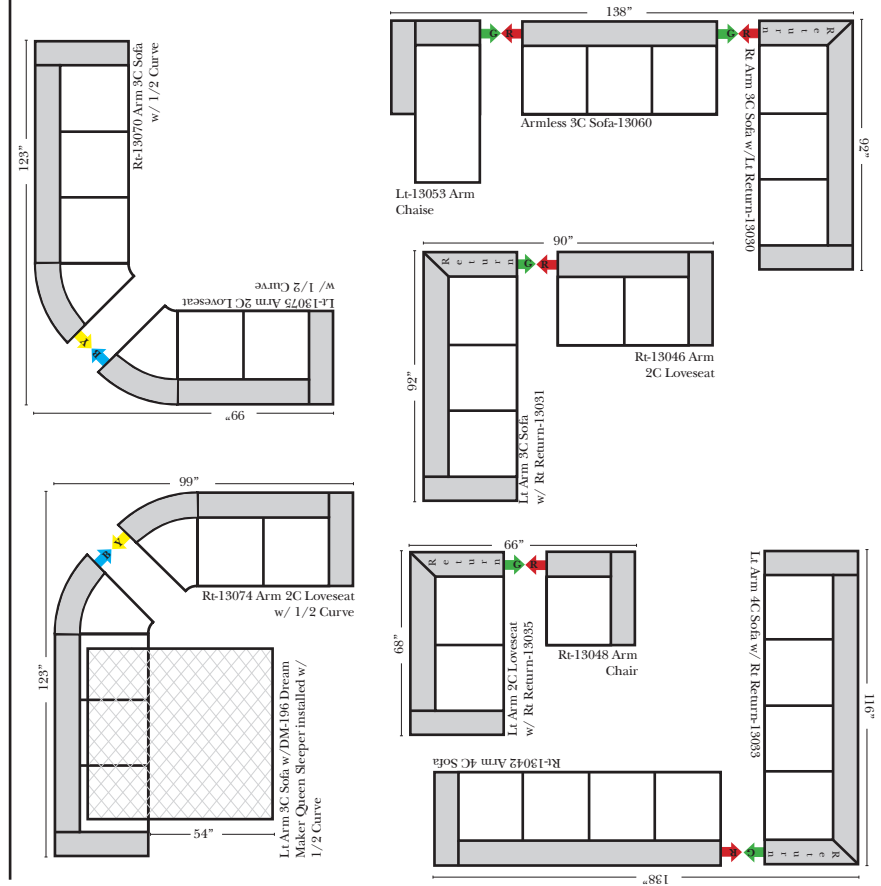

Suggested Configurations

09/20/2014

The Suggested Configurations below are only a sample of what the imagination can create, please enjoy creating the configuration that fits your lifestyle, using the ideas below and from the items on the opposite page.