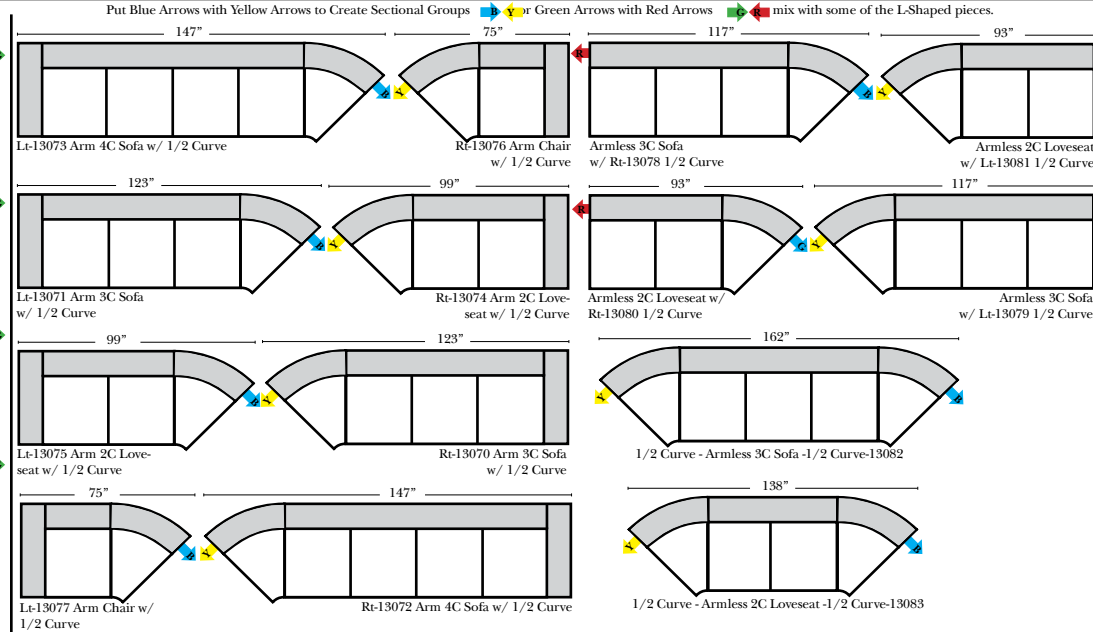

Standard / Ottomans & Armless

(All 4 seat items ship as one piece)

2 Piece Curve Sectional

- ### Feature & Options
- Standard:**
- Available in Full & Top Grain Leathers
 - Available in Luxury Fabrics
 - All Hardwood Frame
 - Leg Color - Walnut (Options Below)
- Options Available with No Additional Charge:**
- No. 33 Firm Foam
 - Change Leg Color to: Cherry, Chocolate, Espresso, Honey Oak, Shadow
- Options that have Additional Charges:**
- Add Down Seats & Backs
 - Add Storage to Ottoman
 - Add Upholstered Swivel Base (2 Arm Chair Only)

L-Shape / 90 Degree Sectional

(All 4 seat items ship as one piece)

Note:
All Dimensions are approximate, if accuracy is crucial, please contact us for validation of the dimensions shown. However, a 1\"/>

Chaise & Conversation Sectionals

Put Green Arrows with Red Arrows to Create Sectional Groups
Put Orange Arrows with Tan Arrows to Create Sectional Groups

Sleepers

Put Green Arrows with Red Arrows to Create Sectional Groups
Put Blue Arrows with Yellow Arrows to Create Sectional Groups