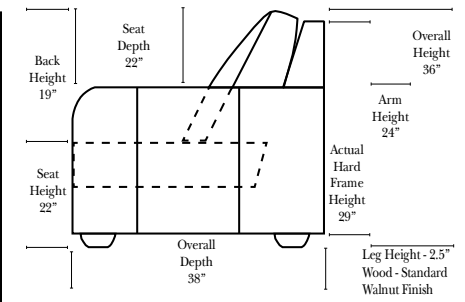

Standard / Ottomans & Armless

(All 4 seat items ship as one piece)

2 Piece Curve Sectional

- ### Feature & Options
- Standard:**
- Available in Full & Top Grain Leathers
 - Available in Luxury Fabrics
 - All Hardwood Frame
 - Leg Color - Walnut (Options Below)
- Options Available with No Additional Charge:**
- No. 33 Firm Foam
 - Change Leg Color to: Cherry, Chocolate, Espresso, Honey Oak, Shadow
- Options that have Additional Charges:**
- Add Down Seats & Backs
 - Add Storage to Ottoman
 - Add Upholstered Swivel Base (2 Arm Chair Only)

L-Shape / 90 Degree Sectional

(All 4 seat items ship as one piece)

Note:
All Dimensions are approximate, if accuracy is crucial, please contact us for validation of the dimensions shown. However, a 1\"/>