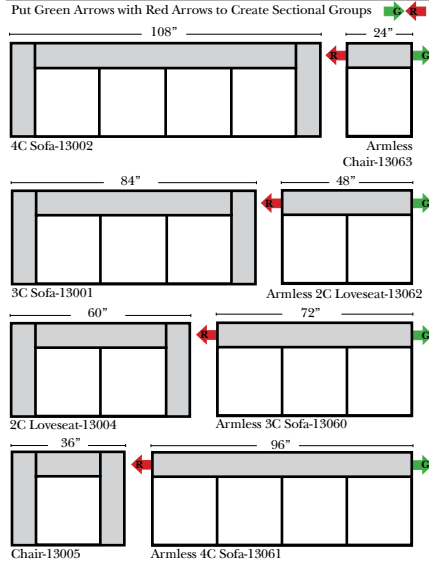

Standard / Ottomans & Armless

(All 4 seat items ship as one piece)

2 Piece Curve Sectional

- ### Feature & Options
- Standard:**
- Available in Full & Top Grain Leathers
 - Available in Luxury Fabrics
 - All Hardwood Frame
 - Leg Color - Walnut (Options Below)
- Options Available with No Additional Charge:**
- No. 33 Firm Foam
 - Change Leg Color to: Cherry, Chocolate, Espresso, Honey Oak, Shadow
- Options that have Additional Charges:**
- Add Down Seats & Backs
 - Add Storage to Ottoman
 - Add Upholstered Swivel Base (2 Arm Chair Only)

L-Shape / 90 Degree Sectional

(All 4 seat items ship as one piece)

Note:
All Dimensions are approximate, if accuracy is crucial, please contact us for validation of the dimensions shown. However, a 1\"/>