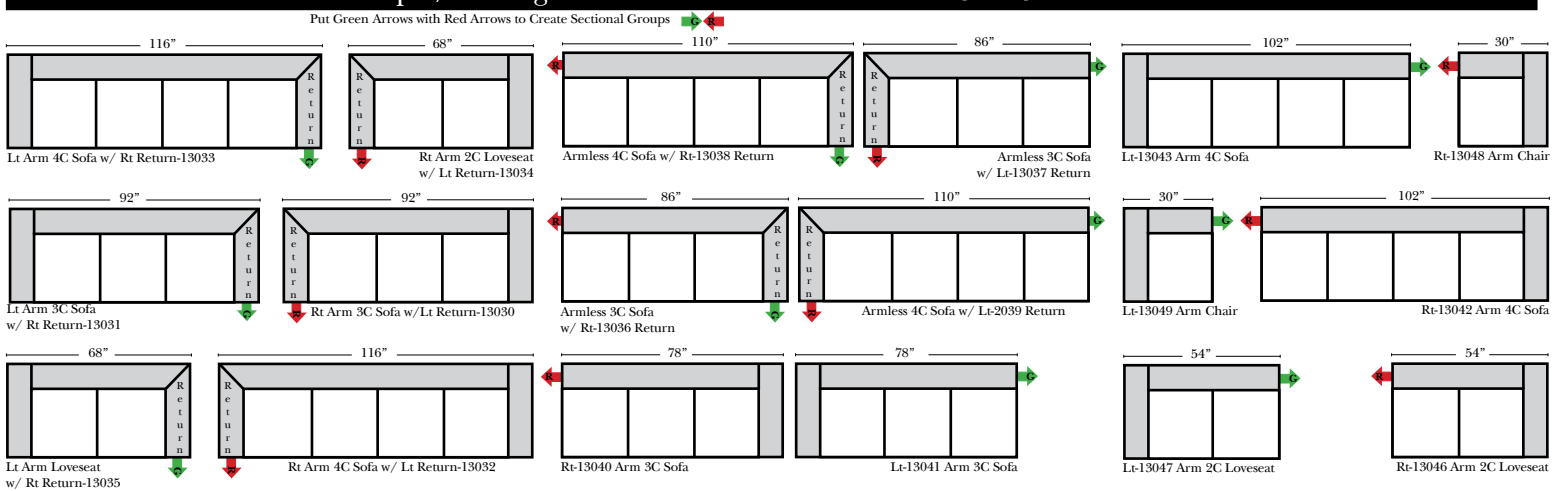

Standard / Ottomans & Armless

(All 4 seat items ship as one piece)

2 Piece Curve Sectional

- ### Feature & Options
- Standard:**
- Available in Full & Top Grain Leathers
 - Available in Luxury Fabrics
 - All Hardwood Frame
 - Leg Color - Walnut (Options Below)
- Options Available with No Additional Charge:**
- No. 33 Firm Foam
 - Change Leg Color to: Cherry, Chocolate, Espresso, Honey Oak, Shadow
- Options that have Additional Charges:**
- Add Down Seats & Backs
 - Add Storage to Ottoman
 - Add Upholstered Swivel Base (2 Arm Chair Only)

L-Shape / 90 Degree Sectional

(All 4 seat items ship as one piece)

Note:
All Dimensions are approximate, if accuracy is crucial, please contact us for validation of the dimensions shown. However, a 1\"/>