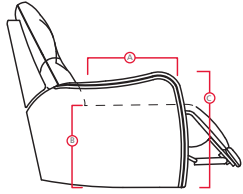

41012 DUGAN

DIMENSIONS SHOWN AS WIDTH X DEPTH X HEIGHT.
SPECIFICATIONS ARE CORRECT AT TIME OF PRINTING AND ARE SUBJECT TO CHANGE WITHOUT NOTICE.
LHF – LEFT HAND FACING RHF – RIGHT HAND FACING IA – INSIDE ARM TO INSIDE ARM

- (A) Seat Depth 21" / 53cm
- (B) Seat Height 21" / 53cm
- (C) Arm Height 27" / 69cm

Features

- > Back: 11 or 12 gauge sinuous springs
- > Seat: 8 gauge sinuous wire springs
- > Back filled with blown fibre
- > Chaise styling

For more information, go to palliser.com

51 Sofa Recliner
61 Power Sofa Recliner
89 x 40 x 41"
226 x 102 x 104cm
IA: 67" / 170cm

53 Loveseat Recliner
63 Power Loveseat Recliner
67 x 40 x 41"
170 x 102 x 104cm
IA: 45" / 114cm

58 Loveseat Console
68 Power Loveseat Console
78 x 40 x 41"
198 x 102 x 104cm

09 Corner Curve
50 x 50 x 41"
127 x 127 x 104cm

9W Large Corner Curve
55 x 55 x 41"
140 x 140 x 104cm

22 Sofabed, Queen,
3 Cushion
89 x 40 x 41"
226 x 102 x 104cm
IA: 67" / 170cm