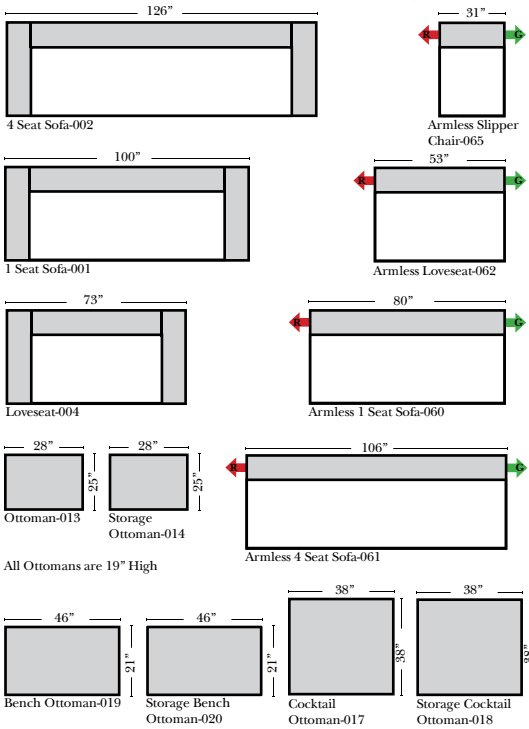

Standard, Armless & Ottomans

Put Green Arrows with Red Arrows to Create Sectional Groups

Bumper Chaise & Return Chaise

Green Arrows with Red Arrows to mix with some of the L-Shaped pieces.

Suggested Configurations

Features

- Standard:**
- Available in Full & Top Grain Leathers
 - Available in Luxury Fabrics
 - All Hardwood Frames
 - Wood Base - Espresso Finish (N/C Honey Oak Option)

- Options:**
- Down Seats & Down Backs (additional Charge)
 - No. 33 Firm Foam

Sleeper Options: (No Sleepers are available for this style)

Note:

All Dimensions are approximate, if accuracy is crucial, please contact us for validation of the dimensions shown. However, a 1" to 2" variance can still apply due to foam and upholstery.

L-Shape / 90 Degree Sectional (All 4 seat items ship as one piece if stationary, two pieces if motion installed)

Put Green Arrows with Red Arrows to Create Sectional Groups