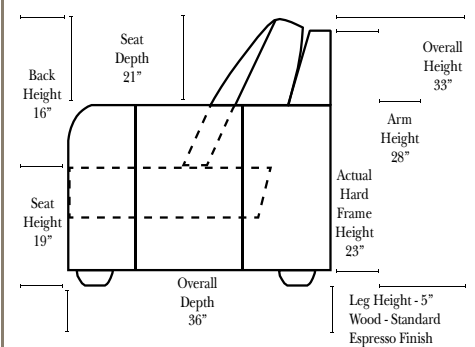

Suggested Configurations