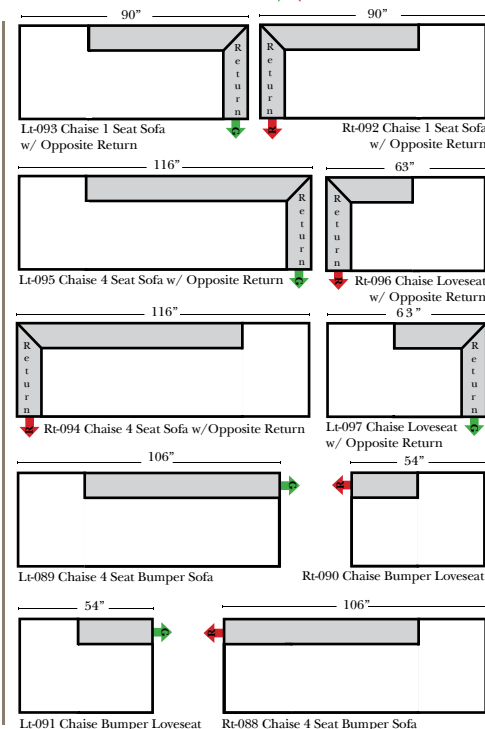

Standard, Armless & Ottomans

Put Green Arrows with Red Arrows to Create Sectional Groups

Bumper Chaise & Return Chaise

Green Arrows with Red Arrows to mix with some of the L-Shaped pieces.

Suggested Configurations

Sleeper Options: (No Sleepers are available for this style)

Note:

All Dimensions are approximate, if accuracy is crucial, please contact us for validation of the dimensions shown. However, a 1" to 2" variance can still apply due to foam and upholstery.

L-Shape / 90 Degree Sectional (All 4 seat items ship as one piece if stationary, two pieces if motion installed)

Put Green Arrows with Red Arrows to Create Sectional Groups