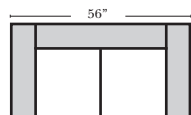

Standard & Ottomans

Armless

Put Green Arrows with Red Arrows to Create Sectional Groups → ←

2C Sofa-12001

2C Loveseat-12004

Chair-12005

Chair & 1/2-12006

Ottoman is 18" High

Ottoman-20013

Armless Chair-12063

Armless Chair & 1/2-12064

Armless 2C Loveseat-12062

Armless 2C Sofa-12060

Suggested Configurations

v.04.24.16

The Suggested Configurations below are only a sample of what the imagination can create, please enjoy creating the configuration that fits your lifestyle, using the ideas below.

Note:

All Dimensions are approximate, if accuracy is crucial, please contact us for validation of the dimensions shown. However, a 1" to 2" variance can still apply due to foam and upholstery.