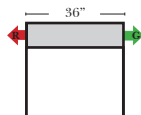

Standard & Ottomans

Armless

Put Green Arrows with Red Arrows to Create Sectional Groups → ←

2C Sofa-12001

2C Loveseat-12004

Chair-12005

Chair & 1/2-12006

Ottoman is 18" High

Ottoman-20013

Armless Chair-12063

Armless Chair & 1/2-12064

Armless 2C Loveseat-12062

Armless 2C Sofa-12060

Suggested Configurations

v.04.24.16

The Suggested Configurations below are only a sample of what the imagination can create, please enjoy creating the configuration that fits your lifestyle, using the ideas below.

Note:

All Dimensions are approximate, if accuracy is crucial, please contact us for validation of the dimensions shown. However, a 1" to 2" variance can still apply due to foam and upholstery.