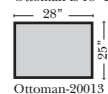

Standard & Ottomans

Armless

Put Green Arrows with Red Arrows to Create Sectional Groups → ←

2C Sofa-12001

2C Loveseat-12004

Chair-12005

Chair & 1/2-12006

Ottoman is 18" High