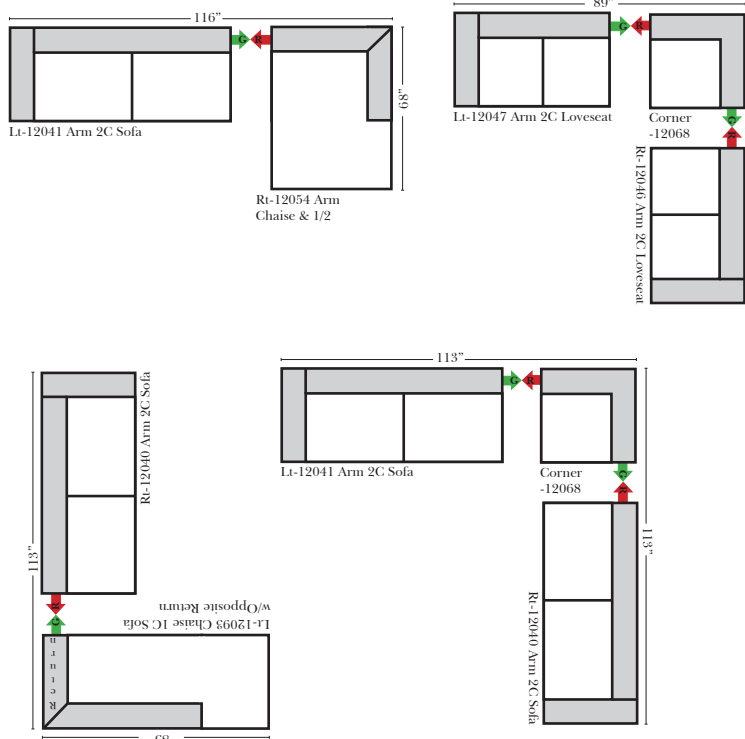

Standard & Ottomans

Armless

Put Green Arrows with Red Arrows to Create Sectional Groups → ←

2C Sofa-12001

2C Loveseat-12004

Chair-12005

Chair & 1/2-12006

Ottoman is 18" High

Ottoman-20013

Armless Chair-12063

Armless Chair & 1/2-12064

Armless 2C Loveseat-12062

Armless 2C Sofa-12060

Suggested Configurations

v.04.24.16

The Suggested Configurations below are only a sample of what the imagination can create, please enjoy creating the configuration that fits your lifestyle, using the ideas below.

Options that have Additional Charges:

- Down Seats & Backs (additional Charge)

Sleeper Options: (N/A on this style)

90 Degree / L-Shape Sectional / Chaise

Put Green Arrows with Red Arrows to Create Sectional Groups → ←

Note:

All Dimensions are approximate, if accuracy is crucial, please contact us for validation of the dimensions shown. However, a 1" to 2" variance can still apply due to foam and upholstery.