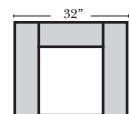

Standard & Ottomans

Armless

Put Green Arrows with Red Arrows to Create Sectional Groups → ←

2C Sofa-12001

2C Loveseat-12004

Chair-12005

Chair & 1/2-12006

Ottoman is 18" High

Ottoman-20013

Armless Chair-12063

Armless Chair & 1/2-12064

Armless 2C Loveseat-12062

Armless 2C Sofa-12060

Suggested Configurations

v.04.24.16

The Suggested Configurations below are only a sample of what the imagination can create, please enjoy creating the configuration that fits your lifestyle, using the ideas below.

Note:

All Dimensions are approximate, if accuracy is crucial, please contact us for validation of the dimensions shown. However, a 1" to 2" variance can still apply due to foam and upholstery.