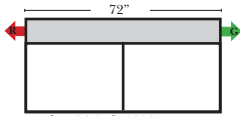

Standard & Ottomans

Armless

Put Green Arrows with Red Arrows to Create Sectional Groups → ←

2C Sofa-12001

2C Loveseat-12004

Chair-12005

Chair & 1/2-12006

Ottoman is 18" High

Ottoman-20013

Armless Chair-12063

Armless Chair & 1/2-12064

Armless 2C Loveseat-12062

Armless 2C Sofa-12060

Suggested Configurations

v.04.24.16

The Suggested Configurations below are only a sample of what the imagination can create, please enjoy creating the configuration that fits your lifestyle, using the ideas below.

Options that have Additional Charges:

- Down Seats & Backs (additional Charge)

Sleeper Options: (N/A on this style)

90 Degree / L-Shape Sectional / Chaise

Put Green Arrows with Red Arrows to Create Sectional Groups → ←