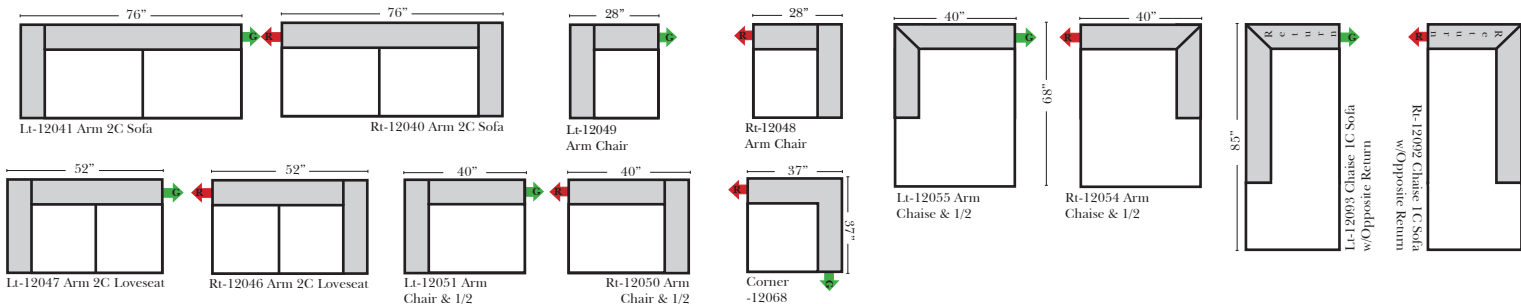

Options that have Additional Charges:

- Down Seats & Backs (additional Charge)

Sleeper Options: (N/A on this style)

90 Degree / L-Shape Sectional / Chaise

Put Green Arrows with Red Arrows to Create Sectional Groups → ←

Note:

All Dimensions are approximate, if accuracy is crucial, please contact us for validation of the dimensions shown. However, a 1" to 2" variance can still apply due to foam and upholstery.