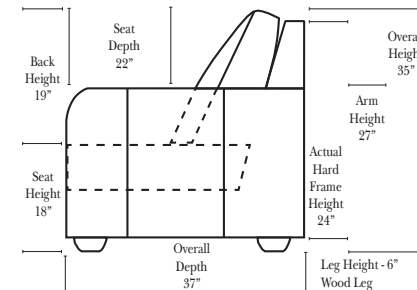

Standard & Ottomans

Armless

Put Green Arrows with Red Arrows to Create Sectional Groups → ←

2C Sofa-12001

2C Loveseat-12004

Chair-12005

Chair & 1/2-12006

Ottoman is 18" High

Ottoman-20013

Armless Chair-12063

Armless Chair & 1/2-12064

Armless 2C Loveseat-12062

Armless 2C Sofa-12060

Suggested Configurations

v.04.24.16

The Suggested Configurations below are only a sample of what the imagination can create, please enjoy creating the configuration that fits your lifestyle, using the ideas below.

Note:

All Dimensions are approximate, if accuracy is crucial, please contact us for validation of the dimensions shown. However, a 1" to 2" variance can still apply due to foam and upholstery.