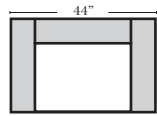

Standard & Ottomans

Armless

Put Green Arrows with Red Arrows to Create Sectional Groups → ←

2C Sofa-12001

2C Loveseat-12004

Chair-12005

Chair & 1/2-12006

Ottoman is 18" High

Ottoman-20013

Armless Chair-12063

Armless Chair & 1/2-12064

Armless 2C Loveseat-12062

Armless 2C Sofa-12060

Suggested Configurations

v.04.24.16

The Suggested Configurations below are only a sample of what the imagination can create, please enjoy creating the configuration that fits your lifestyle, using the ideas below.

Note:

All Dimensions are approximate, if accuracy is crucial, please contact us for validation of the dimensions shown. However, a 1" to 2" variance can still apply due to foam and upholstery.