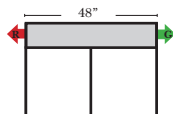

Standard & Ottomans

Armless

Put Green Arrows with Red Arrows to Create Sectional Groups → ←

2C Sofa-12001

2C Loveseat-12004

Chair-12005

Chair & 1/2-12006

Ottoman is 18" High

Ottoman-20013

Armless Chair-12063

Armless Chair & 1/2-12064

Armless 2C Loveseat-12062

Armless 2C Sofa-12060

Suggested Configurations

v.04.24.16

The Suggested Configurations below are only a sample of what the imagination can create, please enjoy creating the configuration that fits your lifestyle, using the ideas below.