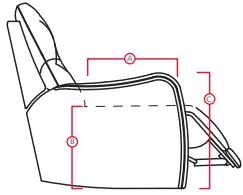

41039 FIESTA

DIMENSIONS SHOWN AS WIDTH X DEPTH X HEIGHT.
SPECIFICATIONS ARE CORRECT AT TIME OF PRINTING AND ARE SUBJECT TO CHANGE WITHOUT NOTICE.
LHF – LEFT HAND FACING RHF – RIGHT HAND FACING IA – INSIDE ARM TO INSIDE ARM

- A Seat Depth 22" / 56cm
- B Seat Height 20" / 51cm
- C Arm Height 25" / 64cm

Features

- > Back: 11 or 12 gauge sinuous springs
- > Seat: 8 gauge sinuous wire springs
- > Back filled with blown fibre
- > Chaise styling
- > Outside handle mechanism
- > Toggle power mechanism

For more information, go to palliser.com

51 Sofa Recliner
61 Power Sofa Recliner
79 x 39 x 40"
201 x 99 x 102cm
IA: 65" / 165cm

53 Loveseat Recliner
63 Power Loveseat Recliner
55 x 39 x 40"
140 x 99 x 102cm
IA: 48" / 122cm

55 LHF Loveseat Recliner
65 LHF Power Loveseat Recliner
51 x 39 x 40"
130 x 99 x 102cm