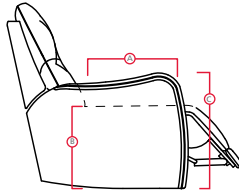

# 41032 FOREST HILL

**PALLISER**  
My Home, My Style, My Way™

DIMENSIONS SHOWN AS WIDTH X DEPTH X HEIGHT.  
SPECIFICATIONS ARE CORRECT AT TIME OF PRINTING AND ARE SUBJECT TO CHANGE WITHOUT NOTICE.  
LHF – LEFT HAND FACING RHF – RIGHT HAND FACING IA – INSIDE ARM TO INSIDE ARM

- A Seat Depth 21" / 53cm
- B Seat Height 19.5" / 50cm
- C Arm Height 22.5" / 57cm