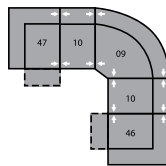

47 LHF Recliner  
67 LHF Power Recliner  
30 x 40 x 39"  
76 x 102 x 99cm

51 Sofa Recliner  
61 Power Sofa Recliner  
81 x 40 x 39"  
206 x 102 x 99cm  
IA: 69" / 175cm

53 Loveseat Recliner  
63 Power Loveseat Recliner  
58 x 40 x 39"  
147 x 102 x 99cm  
IA: 46" / 117cm

58 Loveseat Console  
68 Power Loveseat Console  
73 x 40 x 39"  
185 x 102 x 99cm

56 RHF Chaise  
28 x 67 x 39"  
71 x 170 x 99cm

57 LHF Chaise  
28 x 67 x 39"  
71 x 170 x 99cm

W0 Home Theatre Wedge  
17 x 40 x 35"  
43 x 102 x 89cm

W1 Wedge 45°  
37 x 38 x 35"  
94 x 97 x 89cm

W2 Console  
13 x 40 x 35"  
33 x 102 x 89cm

Configurations measured in full recline.

M1  
145 x 66"  
368 x 168cm

MA  
102 x 102"  
259 x 259cm

MW  
150 x 76"  
381 x 193cm

MX  
112 x 70"  
284 x 178cm

MY  
151 x 73"  
384 x 185cm

MZ  
108 x 66"  
274 x 168cm