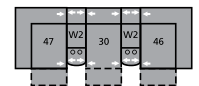

47 LHF Recliner  
67 LHF Power Recliner  
30 x 40 x 39"  
76 x 102 x 99cm

51 Sofa Recliner  
61 Power Sofa Recliner  
81 x 40 x 39"  
206 x 102 x 99cm  
IA: 69" / 175cm

53 Loveseat Recliner  
63 Power Loveseat Recliner  
58 x 40 x 39"  
147 x 102 x 99cm  
IA: 46" / 117cm

58 Loveseat Console  
68 Power Loveseat Console  
73 x 40 x 39"  
185 x 102 x 99cm

56 RHF Chaise  
28 x 67 x 39"  
71 x 170 x 99cm

57 LHF Chaise  
28 x 67 x 39"  
71 x 170 x 99cm

W0 Home Theatre Wedge  
17 x 40 x 35"  
43 x 102 x 89cm

W1 Wedge 45°  
37 x 38 x 35"  
94 x 97 x 89cm

W2 Console  
13 x 40 x 35"  
33 x 102 x 89cm

Configurations measured in full recline.

M1  
145 x 66"  
368 x 168cm

MA  
102 x 102"  
259 x 259cm

MW  
150 x 76"  
381 x 193cm

MX  
112 x 70"  
284 x 178cm

MY  
151 x 73"  
384 x 185cm

MZ  
108 x 66"  
274 x 168cm