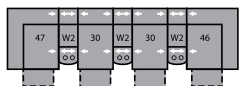

47 LHF Recliner  
67 LHF Power Recliner  
30 x 40 x 39"  
76 x 102 x 99cm

51 Sofa Recliner  
61 Power Sofa Recliner  
81 x 40 x 39"  
206 x 102 x 99cm  
IA: 69" / 175cm

53 Loveseat Recliner  
63 Power Loveseat Recliner  
58 x 40 x 39"  
147 x 102 x 99cm  
IA: 46" / 117cm

58 Loveseat Console  
68 Power Loveseat Console  
73 x 40 x 39"  
185 x 102 x 99cm

56 RHF Chaise  
28 x 67 x 39"  
71 x 170 x 99cm

57 LHF Chaise  
28 x 67 x 39"  
71 x 170 x 99cm

W0 Home Theatre Wedge  
17 x 40 x 35"  
43 x 102 x 89cm

W1 Wedge 45°  
37 x 38 x 35"  
94 x 97 x 89cm

W2 Console  
13 x 40 x 35"  
33 x 102 x 89cm

Configurations measured in full recline.

M1  
145 x 66"  
368 x 168cm

MA  
102 x 102"  
259 x 259cm

MW  
150 x 76"  
381 x 193cm

MX  
112 x 70"  
284 x 178cm

MY  
151 x 73"  
384 x 185cm

MZ  
108 x 66"  
274 x 168cm