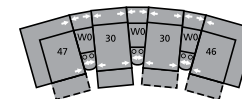

47 LHF Recliner  
67 LHF Power Recliner  
30 x 40 x 39"  
76 x 102 x 99cm

51 Sofa Recliner  
61 Power Sofa Recliner  
81 x 40 x 39"  
206 x 102 x 99cm  
IA: 69" / 175cm

53 Loveseat Recliner  
63 Power Loveseat Recliner  
58 x 40 x 39"  
147 x 102 x 99cm  
IA: 46" / 117cm

58 Loveseat Console  
68 Power Loveseat Console  
73 x 40 x 39"  
185 x 102 x 99cm

56 RHF Chaise  
28 x 67 x 39"  
71 x 170 x 99cm

57 LHF Chaise  
28 x 67 x 39"  
71 x 170 x 99cm

W0 Home Theatre Wedge  
17 x 40 x 35"  
43 x 102 x 89cm

W1 Wedge 45°  
37 x 38 x 35"  
94 x 97 x 89cm

W2 Console  
13 x 40 x 35"  
33 x 102 x 89cm

Configurations measured in full recline.

M1  
145 x 66"  
368 x 168cm

MA  
102 x 102"  
259 x 259cm

MW  
150 x 76"  
381 x 193cm

MX  
112 x 70"  
284 x 178cm

MY  
151 x 73"  
384 x 185cm

MZ  
108 x 66"  
274 x 168cm