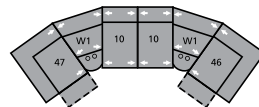

47 LHF Recliner  
67 LHF Power Recliner  
30 x 40 x 39"  
76 x 102 x 99cm

51 Sofa Recliner  
61 Power Sofa Recliner  
81 x 40 x 39"  
206 x 102 x 99cm  
IA: 69" / 175cm

53 Loveseat Recliner  
63 Power Loveseat Recliner  
58 x 40 x 39"  
147 x 102 x 99cm  
IA: 46" / 117cm

58 Loveseat Console  
68 Power Loveseat Console  
73 x 40 x 39"  
185 x 102 x 99cm

56 RHF Chaise  
28 x 67 x 39"  
71 x 170 x 99cm

57 LHF Chaise  
28 x 67 x 39"  
71 x 170 x 99cm

W0 Home Theatre Wedge  
17 x 40 x 35"  
43 x 102 x 89cm

W1 Wedge 45°  
37 x 38 x 35"  
94 x 97 x 89cm

W2 Console  
13 x 40 x 35"  
33 x 102 x 89cm

Configurations measured in full recline.

M1  
145 x 66"  
368 x 168cm

MA  
102 x 102"  
259 x 259cm

MW  
150 x 76"  
381 x 193cm

MX  
112 x 70"  
284 x 178cm

MY  
151 x 73"  
384 x 185cm

MZ  
108 x 66"  
274 x 168cm