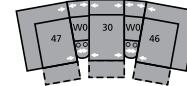

32 Rocker Recliner  
39 Power Rocker Recliner  
34 x 40 x 39"  
86 x 102 x 99cm  
IA: 24" / 61cm

33 Swivel Rocker Recliner  
34 x 40 x 40"  
86 x 102 x 102cm  
IA: 24" / 61cm

46 RHF Recliner  
66 RHF Power Recliner  
30 x 40 x 39"  
76 x 102 x 99cm

58 Loveseat Console  
68 Power Loveseat Console  
73 x 40 x 39"  
185 x 102 x 99cm

56 RHF Chaise  
28 x 67 x 39"  
71 x 170 x 99cm

57 LHF Chaise  
28 x 67 x 39"  
71 x 170 x 99cm

W0 Home Theatre Wedge  
17 x 40 x 35"  
43 x 102 x 89cm

W1 Wedge 45°  
37 x 38 x 35"  
94 x 97 x 89cm

W2 Console  
13 x 40 x 35"  
33 x 102 x 89cm

Configurations measured in full recline.

M1  
145 x 66"  
368 x 168cm

MA  
102 x 102"  
259 x 259cm

MW  
150 x 76"  
381 x 193cm

MX  
112 x 70"  
284 x 178cm

MY  
151 x 73"  
384 x 185cm

MZ  
108 x 66"  
274 x 168cm