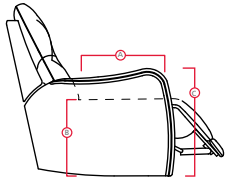

# Recliners

38 Power Swivel Glider Recliner

Touch power control

MY COMFORT™

43213 GLACIER BAY II

Printed in Canada 11/16

**PALLISER**®  
My Home, My Style, My Way™

## 43213 GLACIER BAY II

**PALLISER**<sup>®</sup>

My Home, My Style, My Way™

DIMENSIONS SHOWN AS WIDTH X DEPTH X HEIGHT.  
SPECIFICATIONS ARE CORRECT AT TIME OF PRINTING AND ARE SUBJECT TO CHANGE WITHOUT NOTICE.  
LHF – LEFT HAND FACING RHF – RIGHT HAND FACING IA – INSIDE ARM TO INSIDE ARM

- A Seat Depth 22" / 56cm
- B Seat Height 18.5" / 47cm
- C Arm Height 24" / 61cm

38 Power Swivel Glider  
Recliner  
31 x 37 x 40"  
79 x 94 x 102cm  
IA: 20" / 51cm