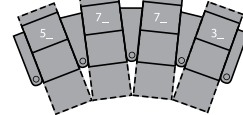

1R Manual Recliner  
1E Power Recliner  
36 x 38 x 44"  
91 x 97 x 112cm  
IA: 23" / 58cm

2R LHF Arm, Manual Recliner  
2E LHF Arm, Power Recliner  
29 x 38 x 44"  
74 x 97 x 112cm

3R RHF Arm, Manual Recliner  
3E RHF Arm, Power Recliner  
29 x 38 x 44"  
74 x 97 x 112cm

8R Armless Manual Recliner  
8E Armless Power Recliner  
22 x 38 x 44"  
56 x 97 x 112cm

9R LHF Wedge, Manual Recliner  
9E LHF Wedge, Power Recliner  
37 x 38 x 44"  
94 x 97 x 112cm

2 Seats Straight  
65 x 65" / 165 x 165cm

2 Seats Curved  
72 x 67" / 183 x 170cm

3 Seats Straight  
94 x 65" / 239 x 165cm

3 Seats Curved  
108 x 69" / 274 x 175cm

4 Seats Straight  
122 x 65" / 310 x 165cm

4 Seats Curved  
143 x 73" / 363 x 185cm

4 Seats Straight  
116 x 65" / 295 x 165cm

4 Seats Curved  
130 x 69" / 330 x 175cm