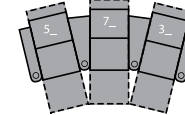

1R Manual Recliner  
1E Power Recliner  
36 x 38 x 44"  
91 x 97 x 112cm  
IA: 23" / 58cm

2R LHF Arm, Manual Recliner  
2E LHF Arm, Power Recliner  
29 x 38 x 44"  
74 x 97 x 112cm

3R RHF Arm, Manual Recliner  
3E RHF Arm, Power Recliner  
29 x 38 x 44"  
74 x 97 x 112cm

6R RHF Arm, LHF Wedge, Manual Recliner  
6E RHF Arm, LHF Wedge, Power Recliner  
43 x 38 x 44"  
109 x 97 x 112cm  
IA: 23" / 58cm

7R RHF Wedge, Manual Recliner  
7E RHF Wedge, Power Recliner  
37 x 38 x 44"  
94 x 97 x 112cm

8R Armless Manual Recliner  
8E Armless Power Recliner  
22 x 38 x 44"  
56 x 97 x 112cm

9R LHF Wedge, Manual Recliner  
9E LHF Wedge, Power Recliner  
37 x 38 x 44"  
94 x 97 x 112cm

2 Seats Straight  
65 x 65" / 165 x 165cm

2 Seats Curved  
72 x 67" / 183 x 170cm

3 Seats Straight  
94 x 65" / 239 x 165cm

3 Seats Curved  
108 x 69" / 274 x 175cm

4 Seats Straight  
122 x 65" / 310 x 165cm

4 Seats Curved  
143 x 73" / 363 x 185cm