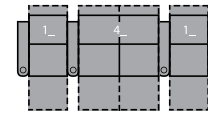

1R Manual Recliner  
1E Power Recliner  
36 x 38 x 44"  
91 x 97 x 112cm  
IA: 23" / 58cm

2R LHF Arm, Manual Recliner  
2E LHF Arm, Power Recliner  
29 x 38 x 44"  
74 x 97 x 112cm

3R RHF Arm, Manual Recliner  
3E RHF Arm, Power Recliner  
29 x 38 x 44"  
74 x 97 x 112cm

6R RHF Arm, LHF Wedge, Manual Recliner  
6E RHF Arm, LHF Wedge, Power Recliner  
43 x 38 x 44"  
109 x 97 x 112cm  
IA: 23" / 58cm

7R RHF Wedge, Manual Recliner  
7E RHF Wedge, Power Recliner  
37 x 38 x 44"  
94 x 97 x 112cm

2 Seats Curved  
72 x 67" / 183 x 170cm

3 Seats Straight  
94 x 65" / 239 x 165cm

3 Seats Curved  
108 x 69" / 274 x 175cm

4 Seats Straight  
122 x 65" / 310 x 165cm

4 Seats Curved  
143 x 73" / 363 x 185cm

4 Seats Straight  
116 x 65" / 295 x 165cm

4 Seats Curved  
130 x 69" / 330 x 175cm