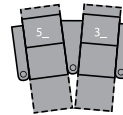

2 Seats Curved
72 x 67" / 183 x 170cm