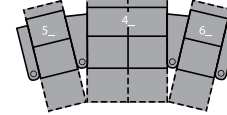

1R Manual Recliner  
1E Power Recliner  
36 x 38 x 44"  
91 x 97 x 112cm  
IA: 23" / 58cm

2R LHF Arm, Manual Recliner  
2E LHF Arm, Power Recliner  
29 x 38 x 44"  
74 x 97 x 112cm

3R RHF Arm, Manual Recliner  
3E RHF Arm, Power Recliner  
29 x 38 x 44"  
74 x 97 x 112cm

8R Armless Manual Recliner  
8E Armless Power Recliner  
22 x 38 x 44"  
56 x 97 x 112cm

9R LHF Wedge, Manual Recliner  
9E LHF Wedge, Power Recliner  
37 x 38 x 44"  
94 x 97 x 112cm

2 Seats Straight  
65 x 65" / 165 x 165cm

2 Seats Curved  
72 x 67" / 183 x 170cm

3 Seats Straight  
94 x 65" / 239 x 165cm

3 Seats Curved  
108 x 69" / 274 x 175cm

4 Seats Straight  
122 x 65" / 310 x 165cm

4 Seats Curved  
143 x 73" / 363 x 185cm

4 Seats Straight  
116 x 65" / 295 x 165cm

4 Seats Curved  
130 x 69" / 330 x 175cm