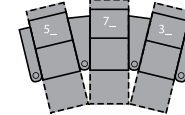

1R Manual Recliner  
1E Power Recliner  
35 x 38 x 42"  
89 x 97 x 107cm  
IA: 23" / 58cm

2R LHF Arm, Manual Recliner  
2E LHF Arm, Power Recliner  
29 x 38 x 42"  
74 x 97 x 107cm

3R RHF Arm, Manual Recliner  
3E RHF Arm, Power Recliner  
29 x 38 x 42"  
74 x 97 x 107cm

6R RHF Arm, LHF Wedge, Manual Recliner  
6E RHF Arm, LHF Wedge, Power Recliner  
41 x 38 x 42"  
104 x 97 x 107cm  
IA: 23" / 58cm

7R RHF Wedge, Manual Recliner  
7E RHF Wedge, Power Recliner  
35 x 38 x 42"  
89 x 97 x 107cm

8R Armless Manual Recliner  
8E Armless Power Recliner  
23 x 38 x 42"  
59 x 97 x 107cm

9R LHF Wedge, Manual Recliner  
9E LHF Wedge, Power Recliner  
35 x 38 x 42"  
89 x 97 x 107cm

**BATTERY PACKS are not recommended for use with LED / USB options**

2 Seats Straight  
63 x 66" / 160 x 168cm

2 Seats Curved  
68 x 68" / 173 x 173cm

3 Seats Straight  
92 x 66" / 234 x 168cm

3 Seats Curved  
102 x 70" / 259 x 178cm

For more information, go to [palliser.com](http://palliser.com)