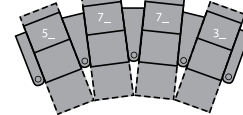

1R Manual Recliner  
1E Power Recliner  
35 x 38 x 42"  
89 x 97 x 107cm  
IA: 23" / 58cm

2R LHF Arm, Manual Recliner  
2E LHF Arm, Power Recliner  
29 x 38 x 42"  
74 x 97 x 107cm

3R RHF Arm, Manual Recliner  
3E RHF Arm, Power Recliner  
29 x 38 x 42"  
74 x 97 x 107cm

8R Armless Manual Recliner  
8E Armless Power Recliner  
23 x 38 x 42"  
59 x 97 x 107cm

9R LHF Wedge, Manual Recliner  
9E LHF Wedge, Power Recliner  
35 x 38 x 42"  
89 x 97 x 107cm

**BATTERY PACKS are not recommended for use with LED / USB options**

2 Seats Straight  
63 x 66" / 160 x 168cm

2 Seats Curved  
68 x 68" / 173 x 173cm

3 Seats Straight  
92 x 66" / 234 x 168cm

3 Seats Curved  
102 x 70" / 259 x 178cm

For more information, go to [palliser.com](http://palliser.com)

4 Seats Straight  
120 x 66" / 305 x 168cm

4 Seats Curved  
136 x 74" / 345 x 188cm

4 Seats Straight  
116 x 66" / 295 x 168cm

4 Seats Curved  
127 x 70" / 323 x 178cm

Configurations measured in full recline