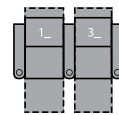

2 Seats Straight
63 x 66" / 160 x 168cm