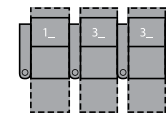

1R Manual Recliner  
1E Power Recliner  
35 x 38 x 42"  
89 x 97 x 107cm  
IA: 23" / 58cm

2R LHF Arm, Manual Recliner  
2E LHF Arm, Power Recliner  
29 x 38 x 42"  
74 x 97 x 107cm

3R RHF Arm, Manual Recliner  
3E RHF Arm, Power Recliner  
29 x 38 x 42"  
74 x 97 x 107cm

6R RHF Arm, LHF Wedge, Manual Recliner  
6E RHF Arm, LHF Wedge, Power Recliner  
41 x 38 x 42"  
104 x 97 x 107cm  
IA: 23" / 58cm

7R RHF Wedge, Manual Recliner  
7E RHF Wedge, Power Recliner  
35 x 38 x 42"  
89 x 97 x 107cm

8R Armless Manual Recliner  
8E Armless Power Recliner  
23 x 38 x 42"  
59 x 97 x 107cm

9R LHF Wedge, Manual Recliner  
9E LHF Wedge, Power Recliner  
35 x 38 x 42"  
89 x 97 x 107cm

**BATTERY PACKS are not recommended for use with LED / USB options**

2 Seats Straight  
63 x 66" / 160 x 168cm

2 Seats Curved  
68 x 68" / 173 x 173cm

3 Seats Straight  
92 x 66" / 234 x 168cm

3 Seats Curved  
102 x 70" / 259 x 178cm

For more information, go to [palliser.com](http://palliser.com)