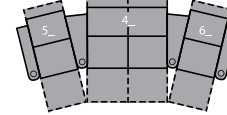

1R Manual Recliner  
1E Power Recliner  
35 x 38 x 42"  
89 x 97 x 107cm  
IA: 23" / 58cm

2R LHF Arm, Manual Recliner  
2E LHF Arm, Power Recliner  
29 x 38 x 42"  
74 x 97 x 107cm

3R RHF Arm, Manual Recliner  
3E RHF Arm, Power Recliner  
29 x 38 x 42"  
74 x 97 x 107cm

8R Armless Manual Recliner  
8E Armless Power Recliner  
23 x 38 x 42"  
59 x 97 x 107cm

9R LHF Wedge, Manual Recliner  
9E LHF Wedge, Power Recliner  
35 x 38 x 42"  
89 x 97 x 107cm

**BATTERY PACKS are not recommended for use with LED / USB options**

2 Seats Straight  
63 x 66" / 160 x 168cm

2 Seats Curved  
68 x 68" / 173 x 173cm

3 Seats Straight  
92 x 66" / 234 x 168cm

3 Seats Curved  
102 x 70" / 259 x 178cm

For more information, go to [palliser.com](http://palliser.com)

4 Seats Straight  
120 x 66" / 305 x 168cm

4 Seats Curved  
136 x 74" / 345 x 188cm

4 Seats Straight  
116 x 66" / 295 x 168cm

4 Seats Curved  
127 x 70" / 323 x 178cm

Configurations measured in full recline