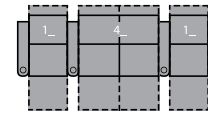

1R Manual Recliner  
1E Power Recliner  
35 x 38 x 42"  
89 x 97 x 107cm  
IA: 23" / 58cm

2R LHF Arm, Manual Recliner  
2E LHF Arm, Power Recliner  
29 x 38 x 42"  
74 x 97 x 107cm

3R RHF Arm, Manual Recliner  
3E RHF Arm, Power Recliner  
29 x 38 x 42"  
74 x 97 x 107cm

8R Armless Manual Recliner  
8E Armless Power Recliner  
23 x 38 x 42"  
59 x 97 x 107cm

9R LHF Wedge, Manual Recliner  
9E LHF Wedge, Power Recliner  
35 x 38 x 42"  
89 x 97 x 107cm

**BATTERY PACKS are not recommended for use with LED / USB options**

2 Seats Straight  
63 x 66" / 160 x 168cm

2 Seats Curved  
68 x 68" / 173 x 173cm

3 Seats Straight  
92 x 66" / 234 x 168cm

3 Seats Curved  
102 x 70" / 259 x 178cm

For more information, go to [palliser.com](http://palliser.com)

4 Seats Straight  
120 x 66" / 305 x 168cm

4 Seats Curved  
136 x 74" / 345 x 188cm

4 Seats Straight  
116 x 66" / 295 x 168cm

4 Seats Curved  
127 x 70" / 323 x 178cm

Configurations measured in full recline