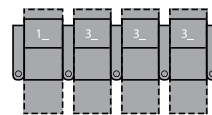

1R Manual Recliner  
1E Power Recliner  
35 x 38 x 42"  
89 x 97 x 107cm  
IA: 23" / 58cm

2R LHF Arm, Manual Recliner  
2E LHF Arm, Power Recliner  
29 x 38 x 42"  
74 x 97 x 107cm

3R RHF Arm, Manual Recliner  
3E RHF Arm, Power Recliner  
29 x 38 x 42"  
74 x 97 x 107cm

8R Armless Manual Recliner  
8E Armless Power Recliner  
23 x 38 x 42"  
59 x 97 x 107cm

9R LHF Wedge, Manual Recliner  
9E LHF Wedge, Power Recliner  
35 x 38 x 42"  
89 x 97 x 107cm

**BATTERY PACKS are not recommended for use with LED / USB options**

2 Seats Straight  
63 x 66" / 160 x 168cm

2 Seats Curved  
68 x 68" / 173 x 173cm

3 Seats Straight  
92 x 66" / 234 x 168cm

3 Seats Curved  
102 x 70" / 259 x 178cm

For more information, go to [palliser.com](http://palliser.com)

4 Seats Straight  
120 x 66" / 305 x 168cm

4 Seats Curved  
136 x 74" / 345 x 188cm

4 Seats Straight  
116 x 66" / 295 x 168cm

4 Seats Curved  
127 x 70" / 323 x 178cm

Configurations measured in full recline