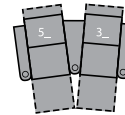

2 Seats Curved
68 x 68" / 173 x 173cm