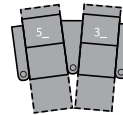

2 Seats Curved
74 x 66" / 188 x 168cm