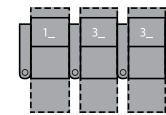

1R Manual Recliner  
1E Power Recliner  
37 x 39 x 41"  
94 x 99 x 104cm  
IA: 22" / 56cm

2R LHF Arm, Manual Recliner  
2E LHF Arm, Power Recliner  
30 x 39 x 41"  
76 x 99 x 104cm

3R RHF Arm, Manual Recliner  
3E RHF Arm, Power Recliner  
30 x 39 x 41"  
75 x 99 x 104cm

8R Armless Manual Recliner  
8E Armless Power Recliner  
22 x 39 x 41"  
56 x 99 x 104cm

9R LHF Wedge, Manual Recliner  
9E LHF Wedge, Power Recliner  
37 x 39 x 41"  
94 x 99 x 104cm

2 Seats Straight  
67 x 64" / 170 x 163cm

2 Seats Curved  
74 x 66" / 188 x 168cm

3 Seats Straight  
97 x 64" / 246 x 163cm

3 Seats Curved  
110 x 68" / 279 x 173cm

4 Seats Straight  
126 x 64" / 320 x 163cm

4 Seats Curved  
146 x 73" / 371 x 185cm