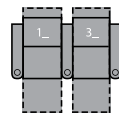

2 Seats Straight
67 x 64" / 170 x 163cm