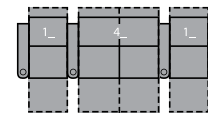

1R Manual Recliner  
1E Power Recliner  
37 x 39 x 41"  
94 x 99 x 104cm  
IA: 22" / 56cm

2R LHF Arm, Manual Recliner  
2E LHF Arm, Power Recliner  
30 x 39 x 41"  
76 x 99 x 104cm

3R RHF Arm, Manual Recliner  
3E RHF Arm, Power Recliner  
30 x 39 x 41"  
75 x 99 x 104cm

2 Seats Curved  
74 x 66" / 188 x 168cm

3 Seats Straight  
97 x 64" / 246 x 163cm

3 Seats Curved  
110 x 68" / 279 x 173cm

4 Seats Straight  
126 x 64" / 320 x 163cm

4 Seats Curved  
146 x 73" / 371 x 185cm

4 Seats Straight  
119 x 64" / 302 x 163cm

4 Seats Curved  
133 x 68" / 338 x 173cm