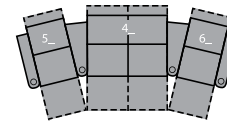

1R Manual Recliner  
1E Power Recliner  
37 x 39 x 41"  
94 x 99 x 104cm  
IA: 22" / 56cm

2R LHF Arm, Manual Recliner  
2E LHF Arm, Power Recliner  
30 x 39 x 41"  
76 x 99 x 104cm

3R RHF Arm, Manual Recliner  
3E RHF Arm, Power Recliner  
30 x 39 x 41"  
75 x 99 x 104cm

2 Seats Curved  
74 x 66" / 188 x 168cm

3 Seats Straight  
97 x 64" / 246 x 163cm

3 Seats Curved  
110 x 68" / 279 x 173cm

4 Seats Straight  
126 x 64" / 320 x 163cm

4 Seats Curved  
146 x 73" / 371 x 185cm

4 Seats Straight  
119 x 64" / 302 x 163cm

4 Seats Curved  
133 x 68" / 338 x 173cm