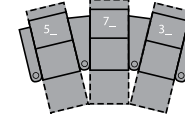

1R Manual Recliner  
1E Power Recliner  
37 x 39 x 41"  
94 x 99 x 104cm  
IA: 22" / 56cm

2R LHF Arm, Manual Recliner  
2E LHF Arm, Power Recliner  
30 x 39 x 41"  
76 x 99 x 104cm

3R RHF Arm, Manual Recliner  
3E RHF Arm, Power Recliner  
30 x 39 x 41"  
75 x 99 x 104cm

6R RHF Arm, LHF Wedge, Manual Recliner  
6E RHF Arm, LHF Wedge, Power Recliner  
45 x 39 x 41"  
114 x 99 x 104cm  
IA: 22" / 56cm

7R RHF Wedge, Manual Recliner  
7E RHF Wedge, Power Recliner  
37 x 39 x 41"  
94 x 99 x 104cm

8R Armless Manual Recliner  
8E Armless Power Recliner  
22 x 39 x 41"  
56 x 99 x 104cm

9R LHF Wedge, Manual Recliner  
9E LHF Wedge, Power Recliner  
37 x 39 x 41"  
94 x 99 x 104cm

2 Seats Straight  
67 x 64" / 170 x 163cm

2 Seats Curved  
74 x 66" / 188 x 168cm

3 Seats Straight  
97 x 64" / 246 x 163cm

3 Seats Curved  
110 x 68" / 279 x 173cm

4 Seats Straight  
126 x 64" / 320 x 163cm

4 Seats Curved  
146 x 73" / 371 x 185cm