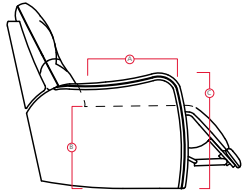

## STYLE FEATURES

**In-arm Storage**  
Store your table, tablet or remote when not in use.

**BATTERY PACKS are not recommended for use with LED / USB options.**

41955 INDIANAPOLIS

Printed in Canada 11/16

**PALLISER**<sup>®</sup>  
My Home, My Style, My Way<sup>™</sup>

# 41955 INDIANAPOLIS

**PALLISER®**  
My Home, My Style, My Way™

DIMENSIONS SHOWN AS WIDTH X DEPTH X HEIGHT.  
SPECIFICATIONS ARE CORRECT AT TIME OF PRINTING AND ARE SUBJECT TO CHANGE WITHOUT NOTICE.  
LHF – LEFT HAND FACING RHF – RIGHT HAND FACING IA – INSIDE ARM TO INSIDE ARM