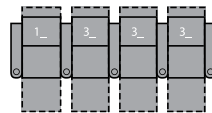

1R Manual Recliner  
1E Power Recliner  
37 x 39 x 41"  
94 x 99 x 104cm  
IA: 22" / 56cm

2R LHF Arm, Manual Recliner  
2E LHF Arm, Power Recliner  
30 x 39 x 41"  
76 x 99 x 104cm

3R RHF Arm, Manual Recliner  
3E RHF Arm, Power Recliner  
30 x 39 x 41"  
75 x 99 x 104cm

6R RHF Arm, LHF Wedge, Manual Recliner  
6E RHF Arm, LHF Wedge, Power Recliner  
45 x 39 x 41"  
114 x 99 x 104cm  
IA: 22" / 56cm

7R RHF Wedge, Manual Recliner  
7E RHF Wedge, Power Recliner  
37 x 39 x 41"  
94 x 99 x 104cm

8R Armless Manual Recliner  
8E Armless Power Recliner  
22 x 39 x 41"  
56 x 99 x 104cm

9R LHF Wedge, Manual Recliner  
9E LHF Wedge, Power Recliner  
37 x 39 x 41"  
94 x 99 x 104cm

2 Seats Straight  
67 x 64" / 170 x 163cm

2 Seats Curved  
74 x 66" / 188 x 168cm

3 Seats Straight  
97 x 64" / 246 x 163cm

3 Seats Curved  
110 x 68" / 279 x 173cm

4 Seats Straight  
126 x 64" / 320 x 163cm

4 Seats Curved  
146 x 73" / 371 x 185cm