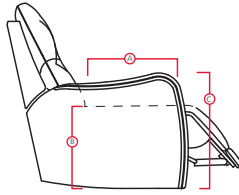

DIMENSIONS SHOWN AS WIDTH X DEPTH X HEIGHT.
SPECIFICATIONS ARE CORRECT AT TIME OF PRINTING AND ARE SUBJECT TO CHANGE WITHOUT NOTICE.
LHF – LEFT HAND FACING RHF – RIGHT HAND FACING IA – INSIDE ARM TO INSIDE ARM

- A Seat Depth 23" / 58cm
- B Seat Height 20" / 51cm
- C Arm Height 25" / 64cm

Features

- > Back: 11 or 12 gauge sinuous springs
- > Seat: 8 gauge sinuous wire springs
- > Back filled with blown fibre
- > Chaise styling
- > Toggle power mechanism

For more information,
go to palliser.com

09 Corner Curve
44 x 44 x 41"
112 x 112 x 104cm

49 Cuddler Recliner
9P Power Cuddler Recliner
51 x 41 x 41"
130 x 104 x 104cm
IA: 30" / 76cm

53 Loveseat Recliner
63 Power Loveseat Recliner
66 x 41 x 41"
168 x 104 x 104cm
IA: 45" / 114cm

58 Loveseat Console
68 Power Loveseat Console
77 x 41 x 41"
196 x 104 x 104cm

75 Sofa Recliner (2 over 2)
5P Power Sofa Recliner
(2 over 2)
82 x 41 x 41"
208 x 104 x 104cm
IA: 62" / 157cm

21 Sofabed, Double
81 x 41 x 41"
206 x 104 x 104cm
IA: 61" / 155cm