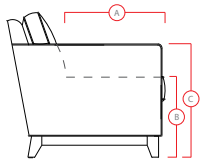

PALLISER®
My Home, My Style, My Way™

7732 MARYMOUNT

PALLISER[®]
My Home, My Style, My Way™

DIMENSIONS SHOWN AS WIDTH X DEPTH X HEIGHT.
SPECIFICATIONS ARE CORRECT AT TIME OF PRINTING AND ARE SUBJECT TO CHANGE WITHOUT NOTICE.
LHF – LEFT HAND FACING RHF – RIGHT HAND FACING IA – INSIDE ARM TO INSIDE ARM