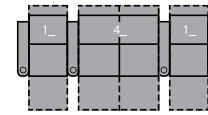

- A Seat Depth 23" / 58cm
- B Seat Height 22" / 56cm
- C Arm Height 25" / 64cm

Features

- > In-arm storage

Options

- > LED Lights & Cupholders
- > Wireless Bass Shaker
- > Grommets for use with accessories
- > Tray Table & Grommets
- > Stainless Steel or Antique Cupholders
- > Stainless Steel or Espresso Foot Options

1R Manual Recliner
1E Power Recliner
40 x 41 x 43"
102 x 104 x 109cm
IA: 25" / 64cm

2R LHF Arm,
Manual Recliner
2E LHF Arm,
Power Recliner
33 x 41 x 43"
83 x 104 x 109cm

3R RHF Arm,
Manual Recliner
3E RHF Arm,
Power Recliner
33 x 41 x 43"
83 x 104 x 109cm

2 Seats Curved
80 x 67" / 203 x 170cm

3 Seats Straight
106 x 65" / 269 x 165cm

3 Seats Curved
120 x 70" / 305 x 178cm

4 Seats Straight
138 x 65" / 351 x 165cm

4 Seats Curved
157 x 76" / 399 x 193cm

4 Seats Straight
131 x 65" / 333 x 165cm

4 Seats Curved
145 x 70" / 368 x 178cm