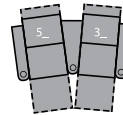

2 Seats Curved
80 x 67" / 203 x 170cm