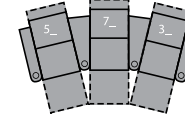

1R Manual Recliner
1E Power Recliner
40 x 41 x 43"
102 x 104 x 109cm
IA: 25" / 64cm

2R LHF Arm,
Manual Recliner
2E LHF Arm,
Power Recliner
33 x 41 x 43"
83 x 104 x 109cm

3R RHF Arm,
Manual Recliner
3E RHF Arm,
Power Recliner
33 x 41 x 43"
83 x 104 x 109cm

6R RHF Arm, LHF Wedge,
Manual Recliner
6E RHF Arm, LHF Wedge,
Power Recliner
48 x 41 x 43"
122 x 104 x 109cm
IA: 25" / 64cm

7R RHF Wedge,
Manual Recliner
7E RHF Wedge,
Power Recliner
40 x 41 x 43"
102 x 104 x 109cm

8R Armless Manual Recliner
8E Armless Power Recliner
25 x 41 x 43"
64 x 104 x 109cm

9R LHF Wedge,
Manual Recliner
9E LHF Wedge,
Power Recliner
40 x 41 x 43"
102 x 104 x 109cm

2 Seats Straight
73 x 65" / 185 x 165cm

2 Seats Curved
80 x 67" / 203 x 170cm

3 Seats Straight
106 x 65" / 269 x 165cm

3 Seats Curved
120 x 70" / 305 x 178cm

4 Seats Straight
138 x 65" / 351 x 165cm

4 Seats Curved
157 x 76" / 399 x 193cm

4 Seats Straight
131 x 65" / 333 x 165cm