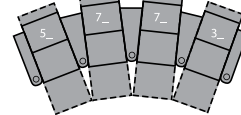

1R Manual Recliner
1E Power Recliner
40 x 41 x 43"
102 x 104 x 109cm
IA: 25" / 64cm

2R LHF Arm,
Manual Recliner
2E LHF Arm,
Power Recliner
33 x 41 x 43"
83 x 104 x 109cm

3R RHF Arm,
Manual Recliner
3E RHF Arm,
Power Recliner
33 x 41 x 43"
83 x 104 x 109cm

8R Armless Manual Recliner
8E Armless Power Recliner
25 x 41 x 43"
64 x 104 x 109cm

9R LHF Wedge,
Manual Recliner
9E LHF Wedge,
Power Recliner
40 x 41 x 43"
102 x 104 x 109cm

2 Seats Straight
73 x 65" / 185 x 165cm

2 Seats Curved
80 x 67" / 203 x 170cm

3 Seats Straight
106 x 65" / 269 x 165cm

3 Seats Curved
120 x 70" / 305 x 178cm

4 Seats Straight
138 x 65" / 351 x 165cm

4 Seats Curved
157 x 76" / 399 x 193cm

4 Seats Straight
131 x 65" / 333 x 165cm

4 Seats Curved
145 x 70" / 368 x 178cm