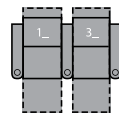

2 Seats Straight
73 x 65" / 185 x 165cm