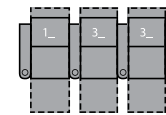

1R Manual Recliner
1E Power Recliner
40 x 41 x 43"
102 x 104 x 109cm
IA: 25" / 64cm

2R LHF Arm,
Manual Recliner
2E LHF Arm,
Power Recliner
33 x 41 x 43"
83 x 104 x 109cm

3R RHF Arm,
Manual Recliner
3E RHF Arm,
Power Recliner
33 x 41 x 43"
83 x 104 x 109cm

6R RHF Arm, LHF Wedge,
Manual Recliner
6E RHF Arm, LHF Wedge,
Power Recliner
48 x 41 x 43"
122 x 104 x 109cm
IA: 25" / 64cm

7R RHF Wedge,
Manual Recliner
7E RHF Wedge,
Power Recliner
40 x 41 x 43"
102 x 104 x 109cm

8R Armless Manual Recliner
8E Armless Power Recliner
25 x 41 x 43"
64 x 104 x 109cm

9R LHF Wedge,
Manual Recliner
9E LHF Wedge,
Power Recliner
40 x 41 x 43"
102 x 104 x 109cm

2 Seats Straight
73 x 65" / 185 x 165cm

2 Seats Curved
80 x 67" / 203 x 170cm

3 Seats Straight
106 x 65" / 269 x 165cm

3 Seats Curved
120 x 70" / 305 x 178cm

4 Seats Straight
138 x 65" / 351 x 165cm

4 Seats Curved
157 x 76" / 399 x 193cm

4 Seats Straight
131 x 65" / 333 x 165cm