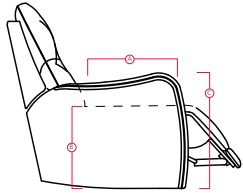

41404 MENDOZA

PALLISER[®]
My Home, My Style, My Way™

DIMENSIONS SHOWN AS WIDTH X DEPTH X HEIGHT.
SPECIFICATIONS ARE CORRECT AT TIME OF PRINTING AND ARE SUBJECT TO CHANGE WITHOUT NOTICE.
LHF – LEFT HAND FACING RHF – RIGHT HAND FACING IA – INSIDE ARM TO INSIDE ARM

- A Seat Depth 23" / 58cm
- B Seat Height 22" / 56cm
- C Arm Height 25" / 64cm

Features

- > In-arm storage

Options

- > LED Lights & Cupholders
- > Wireless Bass Shaker
- > Grommets for use with accessories
- > Tray Table & Grommets
- > Stainless Steel or Antique Cupholders
- > Stainless Steel or Espresso Foot Options