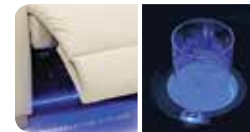

1R Manual Recliner / 3R RHF Arm, Manual Recliner / 3R RHF Arm, Manual Recliner

OPTIONS

LED Lights & Cupholders
Provides a gentle glow for safe movement and finding your beverage in the dark.

Wireless Bass Shaker
Feel the sound with an acclaimed low-frequency audio transducer.

Grommets Only
For use with tray tables, wine holder, LED flex light, tablet holder.

Tray Table & Grommets
Keep it handy on the removable tray table.

OPTIONS AT NO COST

Cupholders
Choice of Stainless Steel or Antique.