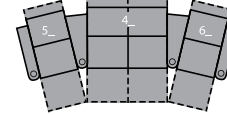

1R Manual Recliner
1E Power Recliner
40 x 41 x 43"
102 x 104 x 109cm
IA: 25" / 64cm

2R LHF Arm,
Manual Recliner
2E LHF Arm,
Power Recliner
33 x 41 x 43"
83 x 104 x 109cm

3R RHF Arm,
Manual Recliner
3E RHF Arm,
Power Recliner
33 x 41 x 43"
83 x 104 x 109cm

8R Armless Manual Recliner
8E Armless Power Recliner
25 x 41 x 43"
64 x 104 x 109cm

9R LHF Wedge,
Manual Recliner
9E LHF Wedge,
Power Recliner
40 x 41 x 43"
102 x 104 x 109cm

2 Seats Straight
73 x 65" / 185 x 165cm

2 Seats Curved
80 x 67" / 203 x 170cm

3 Seats Straight
106 x 65" / 269 x 165cm

3 Seats Curved
120 x 70" / 305 x 178cm

4 Seats Straight
138 x 65" / 351 x 165cm

4 Seats Curved
157 x 76" / 399 x 193cm

4 Seats Straight
131 x 65" / 333 x 165cm

4 Seats Curved
145 x 70" / 368 x 178cm