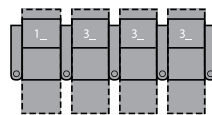

1R Manual Recliner
1E Power Recliner
40 x 41 x 43"
102 x 104 x 109cm
IA: 25" / 64cm

2R LHF Arm,
Manual Recliner
2E LHF Arm,
Power Recliner
33 x 41 x 43"
83 x 104 x 109cm

3R RHF Arm,
Manual Recliner
3E RHF Arm,
Power Recliner
33 x 41 x 43"
83 x 104 x 109cm

6R RHF Arm, LHF Wedge,
Manual Recliner
6E RHF Arm, LHF Wedge,
Power Recliner
48 x 41 x 43"
122 x 104 x 109cm
IA: 25" / 64cm

7R RHF Wedge,
Manual Recliner
7E RHF Wedge,
Power Recliner
40 x 41 x 43"
102 x 104 x 109cm

8R Armless Manual Recliner
8E Armless Power Recliner
25 x 41 x 43"
64 x 104 x 109cm

9R LHF Wedge,
Manual Recliner
9E LHF Wedge,
Power Recliner
40 x 41 x 43"
102 x 104 x 109cm

2 Seats Straight
73 x 65" / 185 x 165cm

2 Seats Curved
80 x 67" / 203 x 170cm

3 Seats Straight
106 x 65" / 269 x 165cm

3 Seats Curved
120 x 70" / 305 x 178cm

4 Seats Straight
138 x 65" / 351 x 165cm

4 Seats Curved
157 x 76" / 399 x 193cm

4 Seats Straight
131 x 65" / 333 x 165cm