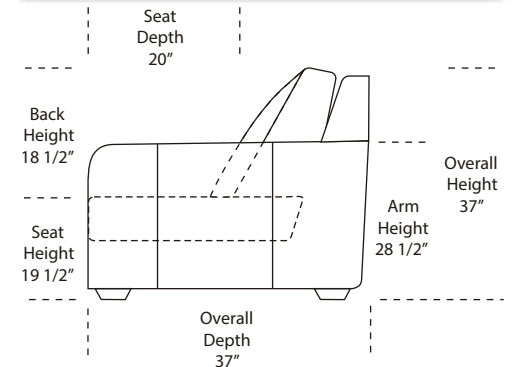

Features

07/06/2012

Standard:

- All Full or Top-Grain Leather
- All hardwood frames

Options:

- Down Seats (Additional Charges Apply)
- Down Backs (Additional Charges Apply)
- No. 33 Firm Seating

Special orders shipped within 4-6 weeks

Note: All sizes are approximate.

07/06/2012

Suggested Configurations