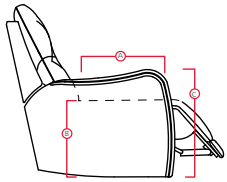

# 42306 PINECREST

DIMENSIONS SHOWN AS WIDTH X DEPTH X HEIGHT.  
 SPECIFICATIONS ARE CORRECT AT TIME OF PRINTING AND ARE SUBJECT TO CHANGE WITHOUT NOTICE.  
**LHF** – LEFT HAND FACING   **RHF** – RIGHT HAND FACING   **IA** – INSIDE ARM TO INSIDE ARM

**PALLISER**<sup>®</sup>  
 My Home, My Style, My Way™

- A** Seat Depth 20.5" / 52cm
- B** Seat Height 19" / 48cm
- C** Arm Height 24" / 61cm

**Features**

- > Back: 11 or 12 gauge sinuous springs
- > Seat: 8 gauge sinuous wire springs
- > Back filled with blown fibre
- > Outside handle mechanism
- > Toggle power mechanism

**36 Power Lift Recliner**  
 29 x 38 x 39"  
 74 x 97 x 99cm  
 IA: 21" / 53cm

**38 Power Swivel Rocker Recliner**  
 29 x 38 x 39"  
 74 x 97 x 99cm  
 IA: 21" / 53cm

**39 Power Rocker Recliner**  
 29 x 38 x 39"  
 74 x 97 x 99cm  
 IA: 21" / 53cm

**71 Layflat Power Recliner**  
 29 x 38 x 39"  
 74 x 97 x 99cm  
 IA: 21" / 53cm