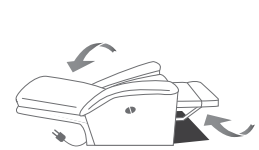

71 Power Layflat Recliner