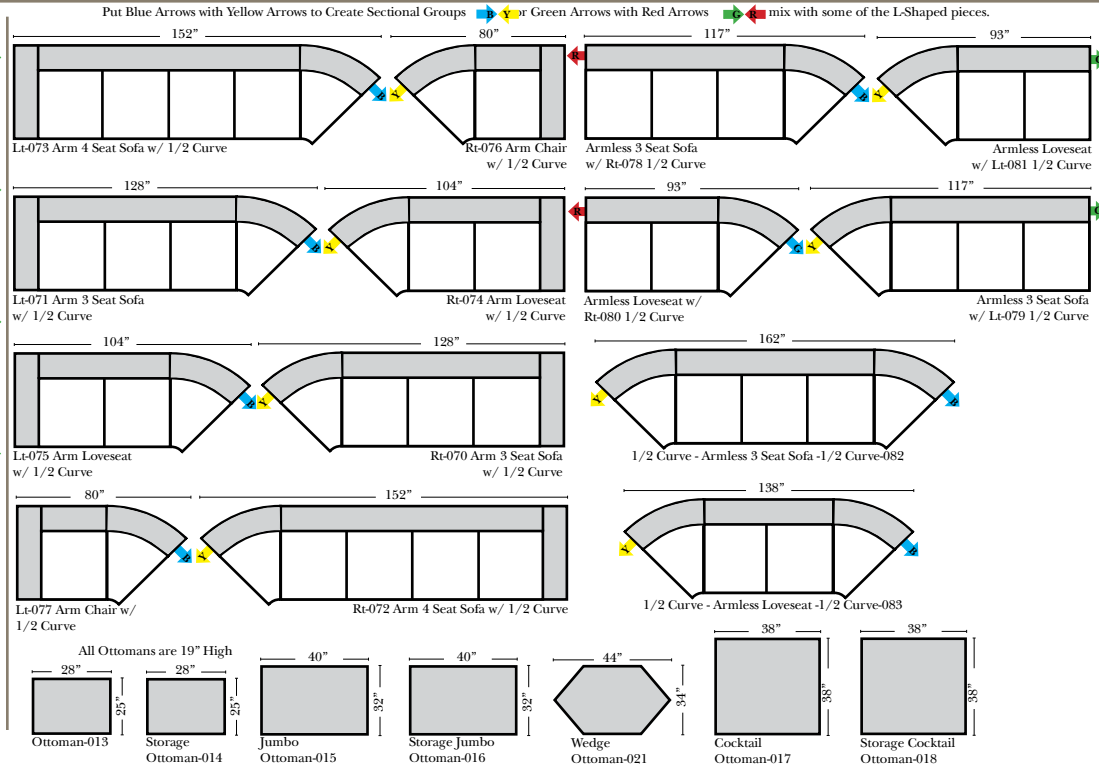

Standard & Armless

(All 4 seat items ship as one piece if stationary, two pieces if motion installed)

2 Piece Curve Sectional & Ottomans

Features

Standard:

- Available in Full & Top Grain Leathers
- Available in Luxury Fabrics
- All Hardwood Frames

Options:

- Down Seats & Down Backs (additional Charge)
- No. 33 Firm Foam

Sleeper Options: (All the below options are at additional charges)

- Queen Sleeper available w/Standard Mattress
- Twin Sleeper available w/Standard Mattress
- Deluxe Innerspring Mattress: Queen / Twin
- Air Dream Coil Mattress: Queen Only - (No Twin)
- Hideaway Air Mattress: Queen Only (Shipped in a Separate Box)

L-Shape / 90 Degree Sectional

(All 4 seat items ship as one piece if stationary, two pieces if motion installed)

Note:

All Dimensions are approximate, if accuracy is crucial, please contact us for validation of the dimensions shown. However, a 1" to 2" variance can still apply due to foam and upholstery.