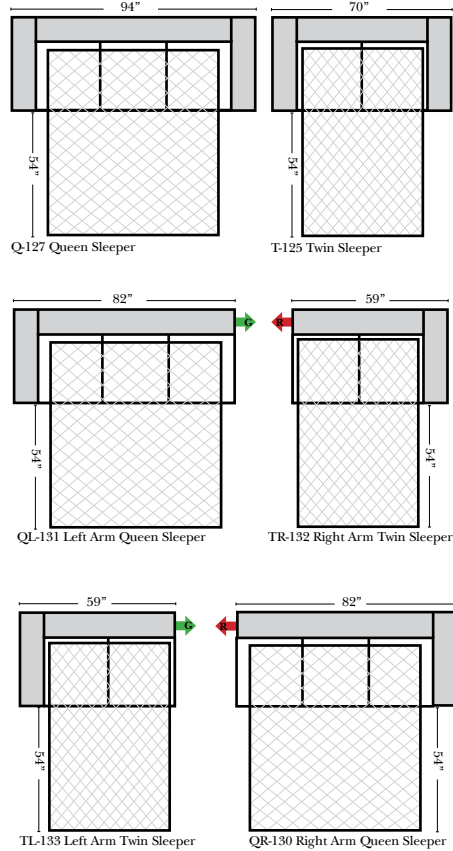

Sleepers

Put Green Arrows with Red Arrows to Create Sectional Groups
Put Blue Arrows with Yellow Arrows to Create Sectional Groups