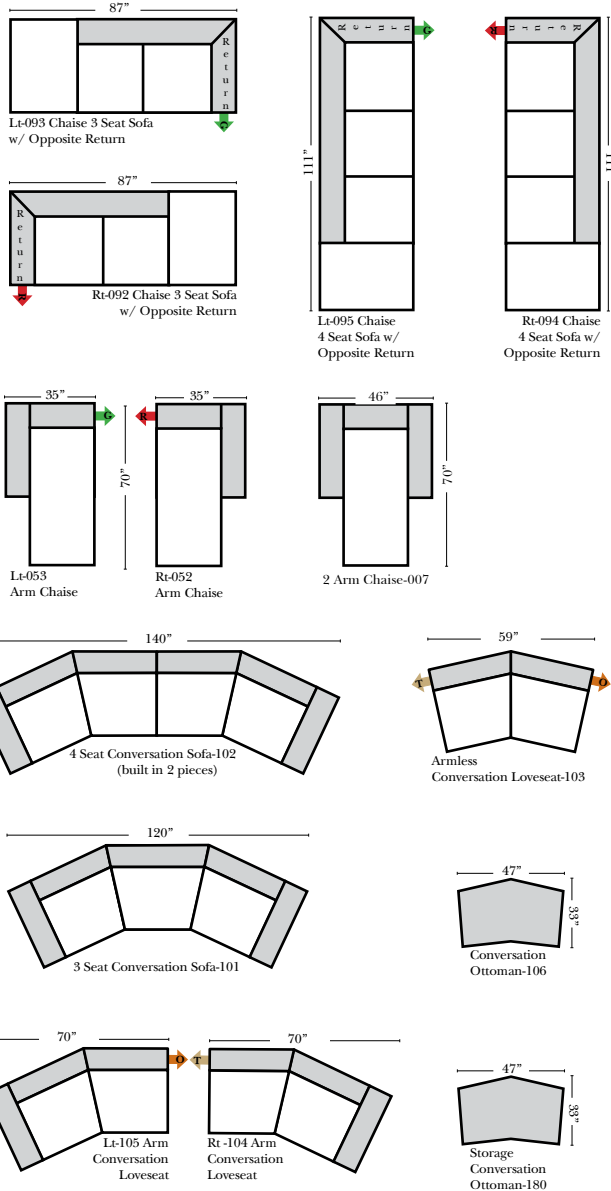

Chaise & Conversation Sectionals

Put Green Arrows with Red Arrows to Create Sectional Groups
Put Orange Arrows with Tan Arrows to Create Sectional Groups