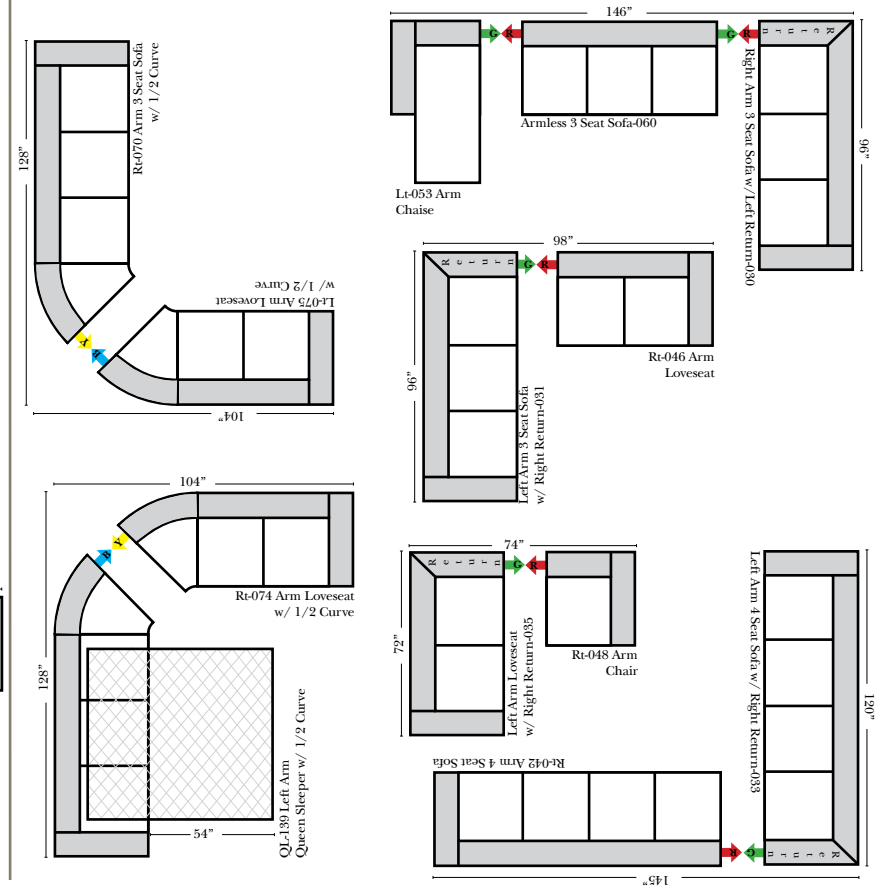

Suggested Configurations

07/06/2012

The Suggested Configurations below are only a sample of what the imagination can create, please enjoy creating the configuration that fits your lifestyle, using the ideas below and from the items on the opposite page.