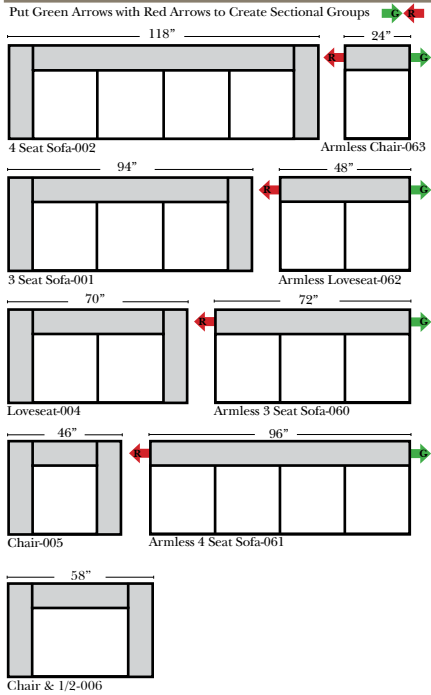

Standard & Armless

(All 4 seat items ship as one piece if stationary, two pieces if motion installed)

2 Piece Curve Sectional & Ottomans

Features

Standard:

- Available in Full & Top Grain Leathers
- Available in Luxury Fabrics
- All Hardwood Frames

Options:

- Down Seats & Down Backs (additional Charge)
- No. 33 Firm Foam

Sleeper Options: (All the below options are at additional charges)

- Queen Sleeper available w/Standard Mattress
- Twin Sleeper available w/Standard Mattress
- Deluxe Innerspring Mattress: Queen / Twin
- Air Dream Coil Mattress: Queen Only - (No Twin)
- Hideaway Air Mattress: Queen Only (Shipped in a Separate Box)

L-Shape / 90 Degree Sectional

(All 4 seat items ship as one piece if stationary, two pieces if motion installed)

Note:

All Dimensions are approximate, if accuracy is crucial, please contact us for validation of the dimensions shown. However, a 1" to 2" variance can still apply due to foam and upholstery.