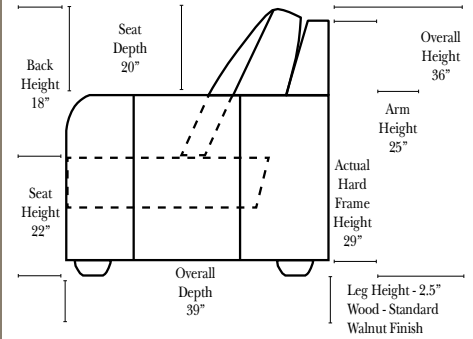

Standard & Armless

(All 4 seat items ship as one piece if stationary, two pieces if motion installed)

2 Piece Curve Sectional & Ottomans

Features

Standard:

- Available in Full & Top Grain Leathers
- Available in Luxury Fabrics
- All Hardwood Frames

Options:

- Down Seats & Down Backs (additional Charge)
- No. 33 Firm Foam

Sleeper Options: (All the below options are at additional charges)

- Queen Sleeper available w/Standard Mattress
- Twin Sleeper available w/Standard Mattress
- Deluxe Innerspring Mattress: Queen / Twin
- Air Dream Coil Mattress: Queen Only - (No Twin)
- Hideaway Air Mattress: Queen Only (Shipped in a Separate Box)

L-Shape / 90 Degree Sectional

(All 4 seat items ship as one piece if stationary, two pieces if motion installed)

Note:

All Dimensions are approximate, if accuracy is crucial, please contact us for validation of the dimensions shown. However, a 1" to 2" variance can still apply due to foam and upholstery.