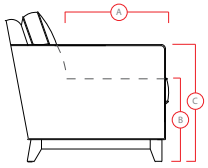

DIMENSIONS SHOWN AS WIDTH X DEPTH X HEIGHT.
 SPECIFICATIONS ARE CORRECT AT TIME OF PRINTING AND ARE SUBJECT TO CHANGE WITHOUT NOTICE.
LHF – LEFT HAND FACING **RHF** – RIGHT HAND FACING **IA** – INSIDE ARM TO INSIDE ARM

- A** Seat Depth 20" / 51cm
- B** Seat Height 21" / 53cm
- C** Arm Height 28" / 71cm

Features

- > Back: 11 or 12 gauge sinuous springs
- > Seat: superior 8-way hand-tied, drop-in coil unit
- > Loose seat cushions feature individually wrapped pocket coils