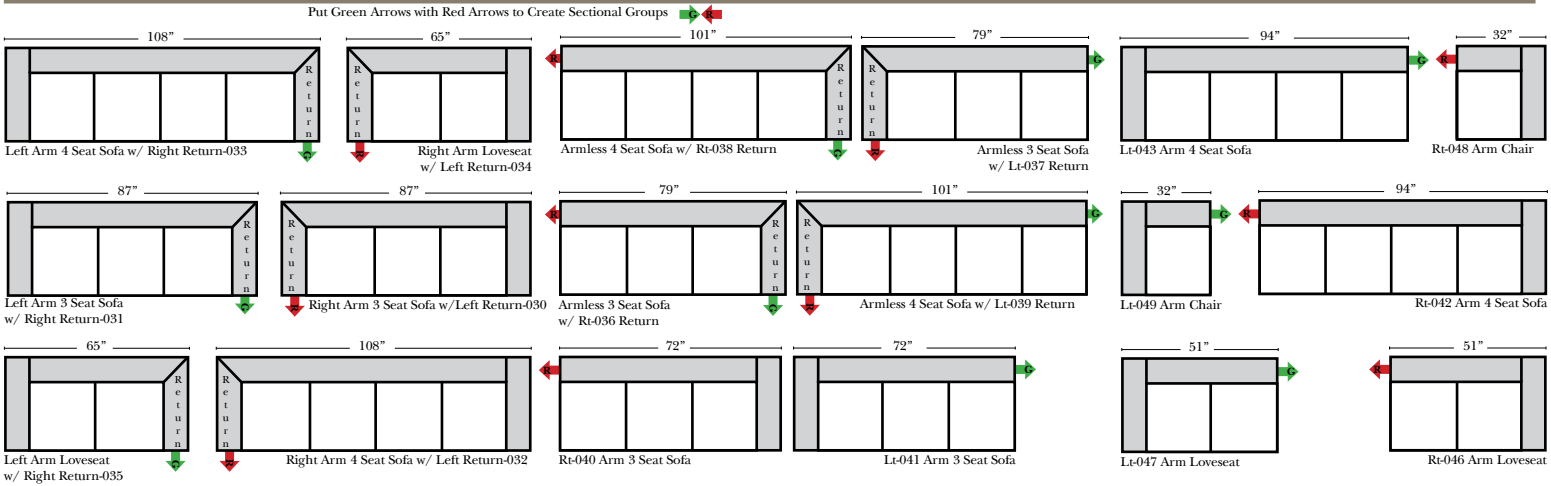

Standard & Armless (All 4 seat items ship as one piece if stationary, two pieces if motion installed)

Features

- Standard:**
- Available in Full & Top Grain Leathers
 - Available in Luxury Fabrics
 - All Hardwood Frames
- Options:**
- No. 33 Firm Foam
 - Upholstered Swivel Base (Additional Charge) (Available on 2 arm chair only)

Sleeper Options: (All the below options are at additional charges)

- Full Sleeper available w/ Standard Mattress
- Deluxe Innerspring Mattress: Full
- Air Dream Coil Mattress: Full Only

L-Shape / 90 Degree Sectional

(All 4 seat items ship as one piece if stationary, two pieces if motion installed)

Note:

All Dimensions are approximate, if accuracy is crucial, please contact us for validation of the dimensions shown. However, a 1" to 2" variance can still apply due to foam and upholstery.