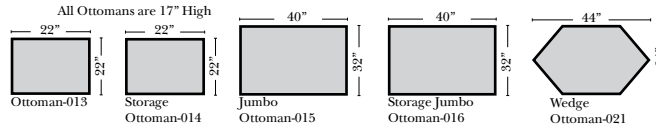

Standard & Armless (All 4 seat items ship as one piece if stationary, two pieces if motion installed)