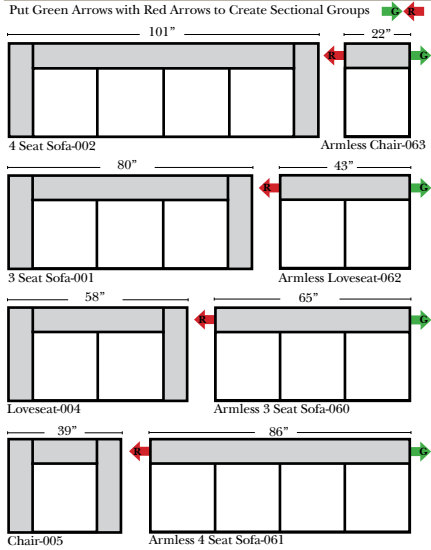

Standard & Armless (All 4 seat items ship as one piece if stationary, two pieces if motion installed)

Features

- Standard:**
- Available in Full & Top Grain Leathers
 - Available in Luxury Fabrics
 - All Hardwood Frames
- Options:**
- No. 33 Firm Foam
 - Upholstered Swivel Base (Additional Charge) (Available on 2 arm chair only)

Sleeper Options: (All the below options are at additional charges)

- Full Sleeper available w/ Standard Mattress
- Deluxe Innerspring Mattress: Full
- Air Dream Coil Mattress: Full Only

L-Shape / 90 Degree Sectional

(All 4 seat items ship as one piece if stationary, two pieces if motion installed)

Note:

All Dimensions are approximate, if accuracy is crucial, please contact us for validation of the dimensions shown. However, a 1" to 2" variance can still apply due to foam and upholstery.