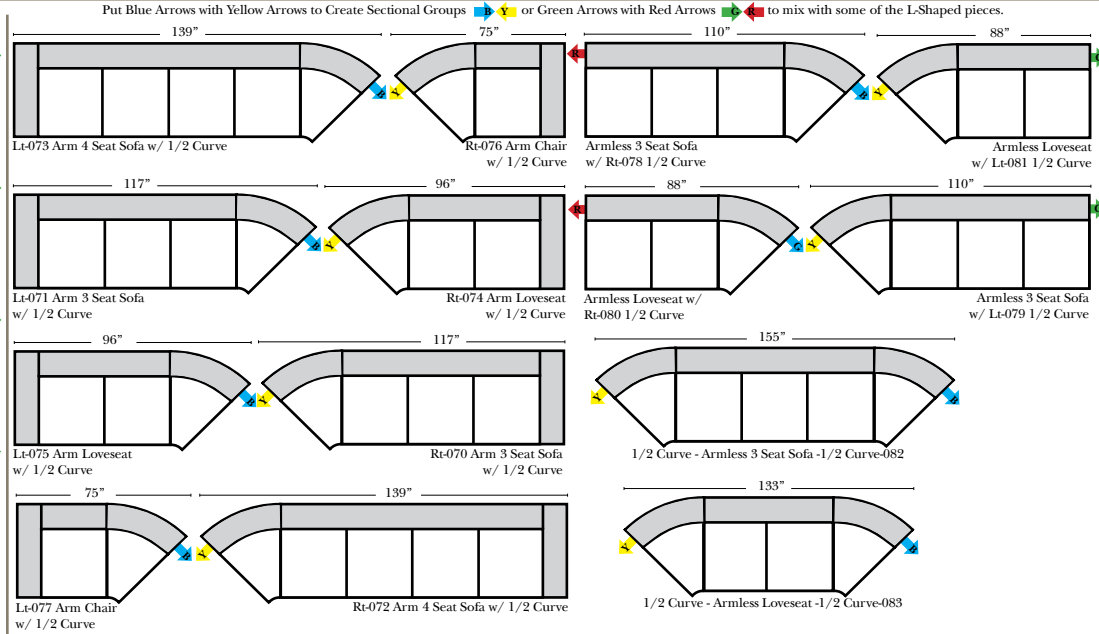

Standard & Armless (All 4 seat items ship as one piece if stationary, two pieces if motion installed)

Features

- Standard:**
- Available in Full & Top Grain Leathers
 - Available in Luxury Fabrics
 - All Hardwood Frames
- Options:**
- No. 33 Firm Foam
 - Upholstered Swivel Base (Additional Charge) (Available on 2 arm chair only)

Sleeper Options: (All the below options are at additional charges)

- Full Sleeper available w/ Standard Mattress
- Deluxe Innerspring Mattress: Full
- Air Dream Coil Mattress: Full Only

L-Shape / 90 Degree Sectional

(All 4 seat items ship as one piece if stationary, two pieces if motion installed)

Note:

All Dimensions are approximate, if accuracy is crucial, please contact us for validation of the dimensions shown. However, a 1" to 2" variance can still apply due to foam and upholstery.