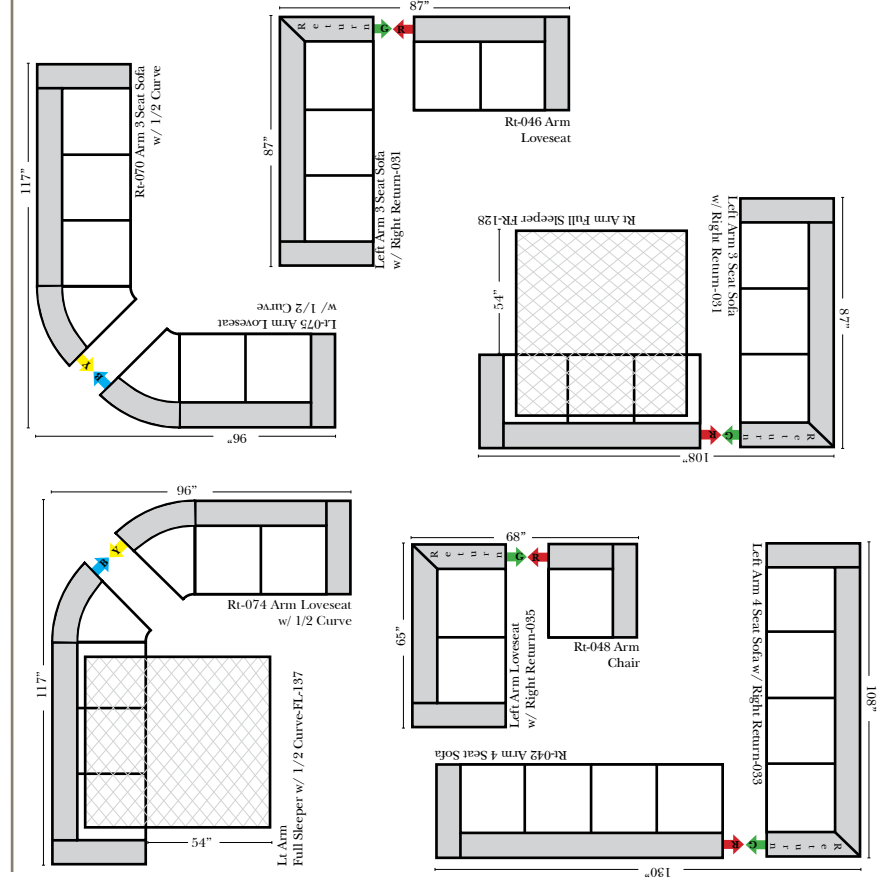

Suggested Configurations

07/06/2012

The Suggested Configurations below are only a sample of what the imagination can create, please enjoy creating the configuration that fits your lifestyle, using the ideas below and from the items on the opposite page.