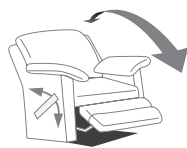

34 Swivel Glider Recliner
30 x 36 x 38"
76 x 91 x 97cm
IA: 21" / 53cm

35 Wallhugger Recliner
30 x 36 x 38"
76 x 91 x 97cm
IA: 21" / 53cm

36 Power Lift Recliner
30 x 36 x 38"
76 x 91 x 97cm
IA: 21" / 53cm

38 Power Swivel Glider Recliner
30 x 36 x 38"
76 x 91 x 97cm
IA: 21" / 53cm

39 Power Rocker Recliner
30 x 36 x 38"
76 x 91 x 97cm
IA: 21" / 53cm

71 Layflat Power Recliner
30 x 36 x 38"
76 x 91 x 97cm
IA: 21" / 53cm

RECLINER OPTIONS

31 Power Wallhugger Recliner

32 Rocker Recliner

33 Swivel Rocker Recliner

34 Swivel Glider Recliner

35 Wallhugger Recliner

36 Power Lift Recliner

38 Power Swivel Glider Recliner