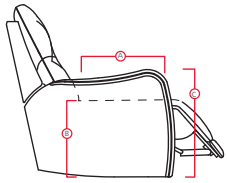

recliners

by Palliser®

32 Rocker Recliner

42002 THEO

Printed in Canada 02/17

PALLISER®
My Home, My Style, My Way™

42002 THEO

DIMENSIONS SHOWN AS WIDTH X DEPTH X HEIGHT.
SPECIFICATIONS ARE CORRECT AT TIME OF PRINTING AND ARE SUBJECT TO CHANGE WITHOUT NOTICE.
LHF – LEFT HAND FACING RHF – RIGHT HAND FACING IA – INSIDE ARM TO INSIDE ARM

- A Seat Depth 20" / 51cm
- B Seat Height 20" / 51cm
- C Arm Height 23" / 58cm

Features

- > Back: 11 or 12 gauge sinuous springs
- > Seat: 8 gauge sinuous wire springs
- > Back filled with blown fibre
- > Outside handle mechanism
- > Toggle power mechanism

38 Power Swivel Glider Recliner
30 x 36 x 38"
76 x 91 x 97cm
IA: 21" / 53cm

39 Power Rocker Recliner
30 x 36 x 38"
76 x 91 x 97cm
IA: 21" / 53cm

71 Layflat Power Recliner
30 x 36 x 38"
76 x 91 x 97cm
IA: 21" / 53cm