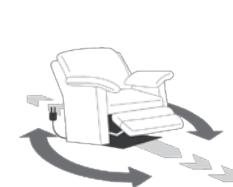

- A Seat Depth 20" / 51cm
- B Seat Height 20" / 51cm
- C Arm Height 23" / 58cm

Features

- > Back: 11 or 12 gauge sinuous springs
- > Seat: 8 gauge sinuous wire springs
- > Back filled with blown fibre
- > Outside handle mechanism
- > Toggle power mechanism

38 Power Swivel Glider Recliner
30 x 36 x 38"
76 x 91 x 97cm
IA: 21" / 53cm

39 Power Rocker Recliner
30 x 36 x 38"
76 x 91 x 97cm
IA: 21" / 53cm

71 Layflat Power Recliner
30 x 36 x 38"
76 x 91 x 97cm
IA: 21" / 53cm

RECLINER OPTIONS

31 Power Wallhugger Recliner

32 Rocker Recliner

33 Swivel Rocker Recliner

34 Swivel Glider Recliner

35 Wallhugger Recliner

36 Power Lift Recliner

38 Power Swivel Glider Recliner