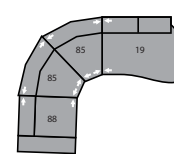

21 Sofabed 54"  
84 x 37 x 36"  
213 x 94 x 91cm  
IA: 66" / 168cm

23 Angled Ottoman  
32 x 32 x 17"  
81 x 81 x 43cm  
64 Angled Storage Ottoman  
44 x 29 x 17"  
112 x 74 x 43cm

26 LHF Sofabed 54"  
27 RHF Sofabed 54"  
76 x 37 x 36"  
193 x 94 x 91cm

39 LHF Sofa Split  
40 RHF Sofa Split  
90 x 37 x 36"  
229 x 94 x 91cm

83 Wedge Seat 22°  
23 x 37 x 36"  
58 x 94 x 91cm

85 Wedge Seat 45°  
42 x 37 x 36"  
107 x 94 x 91cm

88 LHF Chair  
89 RHF Chair  
32 x 37 x 36"  
81 x 94 x 91cm

95 Chair with Two Arms  
40 x 37 x 36"  
102 x 94 x 91cm  
IA: 22" / 56cm

97 LHF Angled Loveseat  
98 RHF Angled Loveseat  
62 x 46 x 36"  
157 x 117 x 91cm

C1 – 16/08  
86 x 64"  
218 x 163cm

C2 – 39/08  
91 x 90"  
231 x 229cm

C3 – 97/98  
124 x 46"  
315 x 117cm

C4 – 07/09/14/15  
124 x 101"  
315 x 257cm

C5 – 88/83/14/83/89  
149 x 51"  
378 x 130cm

C6 – 88/85/85/19  
113 x 91"  
287 x 231cm

C7 – 07/09/08  
101 x 101"  
257 x 257cm