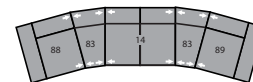

21 Sofabed 54"  
84 x 37 x 36"  
213 x 94 x 91cm  
IA: 66" / 168cm

23 Angled Ottoman  
32 x 32 x 17"  
81 x 81 x 43cm  
64 Angled Storage Ottoman  
44 x 29 x 17"  
112 x 74 x 43cm

26 LHF Sofabed 54"  
27 RHF Sofabed 54"  
76 x 37 x 36"  
193 x 94 x 91cm

39 LHF Sofa Split  
40 RHF Sofa Split  
90 x 37 x 36"  
229 x 94 x 91cm

83 Wedge Seat 22°  
23 x 37 x 36"  
58 x 94 x 91cm

85 Wedge Seat 45°  
42 x 37 x 36"  
107 x 94 x 91cm

88 LHF Chair  
89 RHF Chair  
32 x 37 x 36"  
81 x 94 x 91cm

95 Chair with Two Arms  
40 x 37 x 36"  
102 x 94 x 91cm  
IA: 22" / 56cm

97 LHF Angled Loveseat  
98 RHF Angled Loveseat  
62 x 46 x 36"  
157 x 117 x 91cm

C1 – 16/08  
86 x 64"  
218 x 163cm

C2 – 39/08  
91 x 90"  
231 x 229cm

C3 – 97/98  
124 x 46"  
315 x 117cm

C4 – 07/09/14/15  
124 x 101"  
315 x 257cm

C5 – 88/83/14/83/89  
149 x 51"  
378 x 130cm

C6 – 88/85/85/19  
113 x 91"  
287 x 231cm

C7 – 07/09/08  
101 x 101"  
257 x 257cm