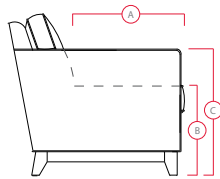

**Features**  
> Back: premium elastic webbing  
> Seat: interwoven 100% elastic webbing  
> Back filled with blown fibre

- A Seat Depth 22" / 56cm
- B Seat Height 19" / 48cm
- C Arm Height 22" / 56cm

For more information, go to [palliser.com](http://palliser.com)