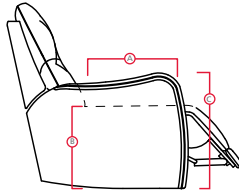

Headrests

40640 CORTEZ II

Printed in Canada 05/17

PALLISER®
My Home, My Style, My Way™

40640 CORTEZ II

PALLISER[®]
My Home, My Style, My Way™

DIMENSIONS SHOWN AS WIDTH X DEPTH X HEIGHT.
SPECIFICATIONS ARE CORRECT AT TIME OF PRINTING AND ARE SUBJECT TO CHANGE WITHOUT NOTICE.
LHF – LEFT HAND FACING RHF – RIGHT HAND FACING IA – INSIDE ARM TO INSIDE ARM

Features
 > Back: premium elastic webbing
 > Seat: interwoven 100% elastic webbing
 > High resilience seat foam
For more information, go to palliser.com

- A Seat Depth 21" / 53cm
- B Seat Height 19" / 48cm
- C Arm Height 25" / 64cm

9H Corner Square with Headrests
44 x 44 x 33"
112 x 112 x 84cm

9J Corner Square with Docking Station
42 x 42 x 30"
107 x 107 x 76cm

19 Corner Square
42 x 42 x 30"
107 x 107 x 76cm

31 Power Wallhugger Recliner
35 Wallhugger Recliner
45 x 40 x 33"
114 x 102 x 84cm
IA: 26" / 66cm