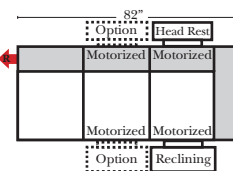

## Suggested Configurations

Put Green Arrows with Red Arrows to Create Sectional Groups → ←

Rt Arm 4C Sofa w/ Lt Return-53828  
(Built in 2 pcs)

Lt-53833 Arm 3C Sofa

Lt-53833 Arm 3C Sofa

Rt-53842 Arm 3C Loveseat

## 90 Degree / L-Shape Sectional

Put Green Arrows with Red Arrows to Create Sectional Groups → ←

Lt Arm 3C Sofa w/ Rt Return-53827

Rt Arm 3C Sofa w/Lt Return-53826

Lt-53833 Arm 3C Sofa

Rt-53832 Arm 3C Sofa

Lt Arm 4C Sofa w/ Rt Return-53829 - (Built in 2 pcs)

Rt Arm 4C Sofa w/ Lt Return-53828 - (Built in 2 pcs)

Lt-53837 Arm 4C Sofa (Built in 2 Pcs)

Rt-53836 Arm 4C Sofa (Built in 2 Pcs)

Lt-53843 Arm 2C Loveseat