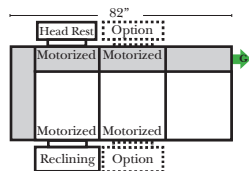

## Suggested Configurations

Put Green Arrows with Red Arrows to Create Sectional Groups → ←

Rt Arm 4C Sofa w/ Lt Return-53828  
(Built in 2 pcs)

Lt-53833 Arm 3C Sofa

Lt-53833 Arm 3C Sofa

Rt-53842 Arm 3C Loveseat

## 90 Degree / L-Shape Sectional

Put Green Arrows with Red Arrows to Create Sectional Groups → ←

Lt Arm 3C Sofa w/ Rt Return-53827

Rt Arm 3C Sofa w/Lt Return-53826

Lt-53833 Arm 3C Sofa

Rt-53832 Arm 3C Sofa

Lt Arm 4C Sofa w/ Rt Return-53829 - (Built in 2 pcs)

Rt Arm 4C Sofa w/ Lt Return-53828 - (Built in 2 pcs)

Lt-53837 Arm 4C Sofa (Built in 2 Pcs)

Rt-53836 Arm 4C Sofa (Built in 2 Pcs)

Lt-53843 Arm 2C Loveseat