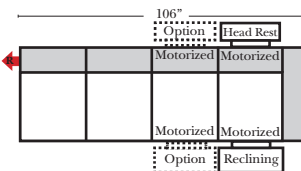

## Suggested Configurations

Put Green Arrows with Red Arrows to Create Sectional Groups → ←

Rt Arm 4C Sofa w/ Lt Return-53828  
(Built in 2 pcs)

Lt-53833 Arm 3C Sofa

Lt-53833 Arm 3C Sofa

Rt-53842 Arm 3C Loveseat

## 90 Degree / L-Shape Sectional

Put Green Arrows with Red Arrows to Create Sectional Groups → ←

Lt Arm 3C Sofa w/ Rt Return-53827

Rt Arm 3C Sofa w/Lt Return-53826

Lt-53833 Arm 3C Sofa

Rt-53832 Arm 3C Sofa

Lt Arm 4C Sofa w/ Rt Return-53829 - (Built in 2 pcs)

Rt Arm 4C Sofa w/ Lt Return-53828 - (Built in 2 pcs)

Lt-53837 Arm 4C Sofa (Built in 2 Pcs)

Rt-53836 Arm 4C Sofa (Built in 2 Pcs)

Lt-53843 Arm 2C Loveseat