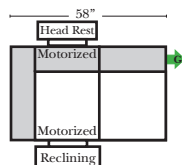

## 90 Degree / L-Shape Sectional

Put Green Arrows with Red Arrows to Create Sectional Groups → ←

Lt Arm 3C Sofa w/ Rt Return-53827

Rt Arm 3C Sofa w/Lt Return-53826

Lt-53833 Arm 3C Sofa

Rt-53832 Arm 3C Sofa

Lt Arm 4C Sofa w/ Rt Return-53829 - (Built in 2 pcs)

Rt Arm 4C Sofa w/ Lt Return-53828 - (Built in 2 pcs)

Lt-53837 Arm 4C Sofa (Built in 2 Pcs)

Rt-53836 Arm 4C Sofa (Built in 2 Pcs)

Lt-53843 Arm 2C Loveseat