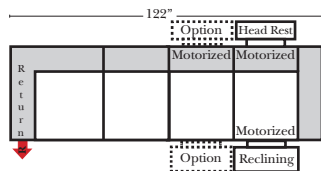

## Suggested Configurations

Put Green Arrows with Red Arrows to Create Sectional Groups → ←

Rt Arm 4C Sofa w/ Lt Return-53828  
(Built in 2 pcs)

Lt-53833 Arm 3C Sofa

Lt-53833 Arm 3C Sofa

Rt-53842 Arm 3C Loveseat

## 90 Degree / L-Shape Sectional

Put Green Arrows with Red Arrows to Create Sectional Groups → ←

Lt Arm 3C Sofa w/ Rt Return-53827

Rt Arm 3C Sofa w/Lt Return-53826

Lt-53833 Arm 3C Sofa

Rt-53832 Arm 3C Sofa

Lt Arm 4C Sofa w/ Rt Return-53829 - (Built in 2 pcs)

Rt Arm 4C Sofa w/ Lt Return-53828 - (Built in 2 pcs)

Lt-53837 Arm 4C Sofa (Built in 2 Pcs)

Rt-53836 Arm 4C Sofa (Built in 2 Pcs)

Lt-53843 Arm 2C Loveseat