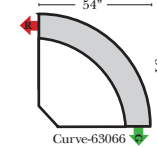

## Suggested Configurations

Put Green Arrows with Red Arrows to Create Sectional Groups → ←

Rt Arm 4C Sofa w/ Lt Return-53828  
(Built in 2 pcs)

Lt-53833 Arm 3C Sofa

Lt-53833 Arm 3C Sofa

Rt-53842 Arm 3C Loveseat

## 90 Degree / L-Shape Sectional

Put Green Arrows with Red Arrows to Create Sectional Groups → ←

Lt Arm 3C Sofa w/ Rt Return-53827

Rt Arm 3C Sofa w/Lt Return-53826

Lt-53833 Arm 3C Sofa

Rt-53832 Arm 3C Sofa