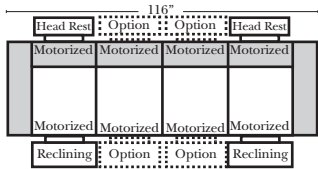

## Standard

4C Sofa - 53803 - (Built in 2 Pcs)

3C Sofa-53801

2C Loveseat-53805

Recliner-53806

## Suggested Configurations

Put Green Arrows with Red Arrows to Create Sectional Groups → ←

Rt Arm 4C Sofa w/ Lt Return-53828  
(Built in 2 pcs)

Lt-53833 Arm 3C Sofa

Lt-53833 Arm 3C Sofa

Rt-53842 Arm 3C Loveseat