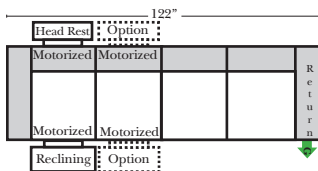

## Suggested Configurations

Put Green Arrows with Red Arrows to Create Sectional Groups → ←

Rt Arm 4C Sofa w/ Lt Return-53828  
(Built in 2 pcs)

Lt-53833 Arm 3C Sofa

Lt-53833 Arm 3C Sofa

Rt-53842 Arm 3C Loveseat

## 90 Degree / L-Shape Sectional

Put Green Arrows with Red Arrows to Create Sectional Groups → ←

Lt Arm 3C Sofa w/ Rt Return-53827

Rt Arm 3C Sofa w/Lt Return-53826

Lt-53833 Arm 3C Sofa

Rt-53832 Arm 3C Sofa

Lt Arm 4C Sofa w/ Rt Return-53829 - (Built in 2 pcs)

Rt Arm 4C Sofa w/ Lt Return-53828 - (Built in 2 pcs)

Lt-53837 Arm 4C Sofa (Built in 2 Pcs)

Rt-53836 Arm 4C Sofa (Built in 2 Pcs)

Lt-53843 Arm 2C Loveseat