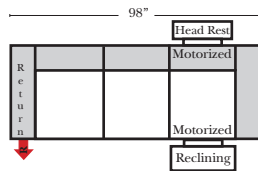

## Suggested Configurations

Put Green Arrows with Red Arrows to Create Sectional Groups → ←

Rt Arm 4C Sofa w/ Lt Return-53828  
(Built in 2 pcs)

Lt-53833 Arm 3C Sofa

Lt-53833 Arm 3C Sofa

Rt-53842 Arm 3C Loveseat

## 90 Degree / L-Shape Sectional

Put Green Arrows with Red Arrows to Create Sectional Groups → ←

Lt Arm 3C Sofa w/ Rt Return-53827

Rt Arm 3C Sofa w/Lt Return-53826

Lt-53833 Arm 3C Sofa

Rt-53832 Arm 3C Sofa