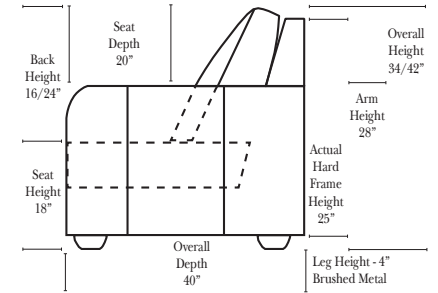

Standards & Options

Standard:

- Available in Full & Top Grain Leathers
- Available in Luxury Fabrics
- All Hardwood Frames
- Motorized Recliners
- Motorized Head Rests (where there is a Motorized Seat)

Options: (No Additional Charge)

- No. 33 Firm Foam

Options: (Additional Charges Apply)

- Add Motorized Center Recliner & Head Rest (Option is shown where available with the below image)