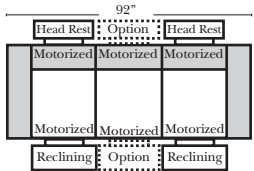

## Standard

4C Sofa - 53803 - (Built in 2 Pcs)

3C Sofa-53801

2C Loveseat-53805

Recliner-53806

## Suggested Configurations

Put Green Arrows with Red Arrows to Create Sectional Groups → ←

Rt Arm 4C Sofa w/ Lt Return-53828  
(Built in 2 pcs)

Lt-53833 Arm 3C Sofa

Lt-53833 Arm 3C Sofa

Rt-53842 Arm 3C Loveseat