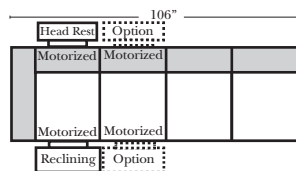

## Suggested Configurations

Put Green Arrows with Red Arrows to Create Sectional Groups → ←

Rt Arm 4C Sofa w/ Lt Return-53828  
(Built in 2 pcs)

Lt-53833 Arm 3C Sofa

Lt-53833 Arm 3C Sofa

Rt-53842 Arm 3C Loveseat

## 90 Degree / L-Shape Sectional

Put Green Arrows with Red Arrows to Create Sectional Groups → ←

Lt Arm 3C Sofa w/ Rt Return-53827

Rt Arm 3C Sofa w/Lt Return-53826

Lt-53833 Arm 3C Sofa

Rt-53832 Arm 3C Sofa

Lt Arm 4C Sofa w/ Rt Return-53829 - (Built in 2 pcs)

Rt Arm 4C Sofa w/ Lt Return-53828 - (Built in 2 pcs)

Lt-53837 Arm 4C Sofa (Built in 2 Pcs)

Rt-53836 Arm 4C Sofa (Built in 2 Pcs)

Lt-53843 Arm 2C Loveseat