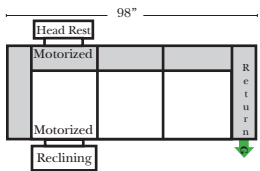

## Standard

4C Sofa - 53803 - (Built in 2 Pcs)

3C Sofa-53801

2C Loveseat-53805

Recliner-53806

## Suggested Configurations

Put Green Arrows with Red Arrows to Create Sectional Groups → ←

Rt Arm 4C Sofa w/ Lt Return-53828  
(Built in 2 pcs)

Lt-53833 Arm 3C Sofa

Lt-53833 Arm 3C Sofa

Rt-53842 Arm 3C Loveseat

## 90 Degree / L-Shape Sectional

Put Green Arrows with Red Arrows to Create Sectional Groups → ←

Lt Arm 3C Sofa w/ Rt Return-53827

Rt Arm 3C Sofa w/Lt Return-53826

Lt-53833 Arm 3C Sofa

Rt-53832 Arm 3C Sofa