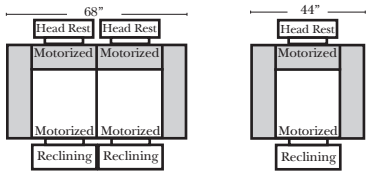

## Standard

4C Sofa - 53803 - (Built in 2 Pcs)

3C Sofa-53801

2C Loveseat-53805

Recliner-53806

## Suggested Configurations

Put Green Arrows with Red Arrows to Create Sectional Groups → ←

Rt Arm 4C Sofa w/ Lt Return-53828  
(Built in 2 pcs)

Lt-53833 Arm 3C Sofa

Lt-53833 Arm 3C Sofa

Rt-53842 Arm 3C Loveseat