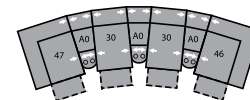

32 Rocker Recliner
39 Power Rocker Recliner
43 x 39 x 40"
109 x 99 x 102cm
IA: 17" / 43cm

33 Swivel Rocker Recliner
43 x 39 x 41"
109 x 99 x 104cm
IA: 17" / 43cm

46 RHF Recliner
66 RHF Power Recliner
34 x 39 x 40"
86 x 99 x 102cm

57 LHF Chaise
34 x 69 x 40"
86 x 175 x 102cm

58 Loveseat Console
68 Power Loveseat Console
80 x 39 x 40"
203 x 99 x 102cm

A0 Storage Wedge 11°
17 x 39 x 36"
43 x 99 x 91cm

A1 Storage Wedge 45°
36 x 37 x 36"
91 x 94 x 91cm

A2 Storage Console
13 x 39 x 36"
33 x 99 x 91cm

MA
107 x 107"
272 x 272cm

MB
104 x 122"
264 x 310cm

MD
117 x 118"
297 x 300cm

ME
166 x 74"
422 x 188cm

MF
125 x 70"
318 x 178cm

MG
164 x 74"
417 x 188cm

MH
117 x 66"
297 x 168cm

Configurations measured in full recline.