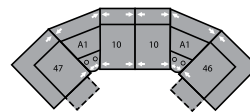

32 Rocker Recliner
39 Power Rocker Recliner
43 x 39 x 40"
109 x 99 x 102cm
IA: 17" / 43cm

33 Swivel Rocker Recliner
43 x 39 x 41"
109 x 99 x 104cm
IA: 17" / 43cm

46 RHF Recliner
66 RHF Power Recliner
34 x 39 x 40"
86 x 99 x 102cm

57 LHF Chaise
34 x 69 x 40"
86 x 175 x 102cm

58 Loveseat Console
68 Power Loveseat Console
80 x 39 x 40"
203 x 99 x 102cm

A0 Storage Wedge 11°
17 x 39 x 36"
43 x 99 x 91cm

A1 Storage Wedge 45°
36 x 37 x 36"
91 x 94 x 91cm

A2 Storage Console
13 x 39 x 36"
33 x 99 x 91cm

MA
107 x 107"
272 x 272cm

MB
104 x 122"
264 x 310cm

MD
117 x 118"
297 x 300cm

ME
166 x 74"
422 x 188cm

MF
125 x 70"
318 x 178cm

MG
164 x 74"
417 x 188cm

MH
117 x 66"
297 x 168cm

Configurations measured in full recline.