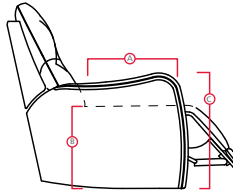

47 LHF Recliner / 10 Armless Chair /
56 RHF Chaise

41045 DIVO

Printed in Canada 05/17

PALLISER®
My Home, My Style, My Way™

41045 DIVO

PALLISER[®]
My Home, My Style, My Way™

DIMENSIONS SHOWN AS WIDTH X DEPTH X HEIGHT.
SPECIFICATIONS ARE CORRECT AT TIME OF PRINTING AND ARE SUBJECT TO CHANGE WITHOUT NOTICE.
LHF – LEFT HAND FACING RHF – RIGHT HAND FACING IA – INSIDE ARM TO INSIDE ARM

- (A) Seat Depth 21" / 53cm
- (B) Seat Height 20" / 51cm
- (C) Arm Height 26.5" / 67cm

Features
 > Back: 11 or 12 gauge sinuous springs
 > Seat: 8 gauge sinuous wire springs
 > Back filled with blown fibre
 > Chaise styling
 > Toggle power mechanism
For more information, go to palliser.com