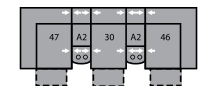

32 Rocker Recliner
39 Power Rocker Recliner
43 x 39 x 40"
109 x 99 x 102cm
IA: 17" / 43cm

33 Swivel Rocker Recliner
43 x 39 x 41"
109 x 99 x 104cm
IA: 17" / 43cm

46 RHF Recliner
66 RHF Power Recliner
34 x 39 x 40"
86 x 99 x 102cm

57 LHF Chaise
34 x 69 x 40"
86 x 175 x 102cm

58 Loveseat Console
68 Power Loveseat Console
80 x 39 x 40"
203 x 99 x 102cm

A0 Storage Wedge 11°
17 x 39 x 36"
43 x 99 x 91cm

A1 Storage Wedge 45°
36 x 37 x 36"
91 x 94 x 91cm

A2 Storage Console
13 x 39 x 36"
33 x 99 x 91cm

MA
107 x 107"
272 x 272cm

MB
104 x 122"
264 x 310cm

MD
117 x 118"
297 x 300cm

ME
166 x 74"
422 x 188cm

MF
125 x 70"
318 x 178cm

MG
164 x 74"
417 x 188cm

MH
117 x 66"
297 x 168cm

Configurations measured in full recline.