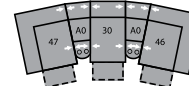

32 Rocker Recliner
39 Power Rocker Recliner
43 x 39 x 40"
109 x 99 x 102cm
IA: 17" / 43cm

33 Swivel Rocker Recliner
43 x 39 x 41"
109 x 99 x 104cm
IA: 17" / 43cm

46 RHF Recliner
66 RHF Power Recliner
34 x 39 x 40"
86 x 99 x 102cm

57 LHF Chaise
34 x 69 x 40"
86 x 175 x 102cm

58 Loveseat Console
68 Power Loveseat Console
80 x 39 x 40"
203 x 99 x 102cm

A0 Storage Wedge 11°
17 x 39 x 36"
43 x 99 x 91cm

A1 Storage Wedge 45°
36 x 37 x 36"
91 x 94 x 91cm

A2 Storage Console
13 x 39 x 36"
33 x 99 x 91cm

MA
107 x 107"
272 x 272cm

MB
104 x 122"
264 x 310cm

MD
117 x 118"
297 x 300cm

ME
166 x 74"
422 x 188cm

MF
125 x 70"
318 x 178cm

MG
164 x 74"
417 x 188cm

MH
117 x 66"
297 x 168cm

Configurations measured in full recline.