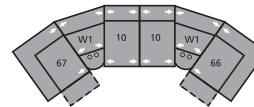

67 LHF Power Recliner
with Power Headrest
32 x 40 x 39"
81 x 102 x 99cm

31 Power Wallhugger
Recliner with Power
Headrest
40 x 40 x 39"
102 x 102 x 99cm
IA: 22" / 56cm

39 Power Rocker Recliner
with Power Headrest
40 x 40 x 39"
102 x 102 x 99cm
IA: 22" / 56cm

61 Sofa Power Recliner
with Power Headrest
86 x 40 x 39"
218 x 102 x 99cm
IA: 68" / 173cm

63 Loveseat Power Recliner
with Power Headrest
63 x 40 x 39"
160 x 102 x 99cm
IA: 46" / 117cm

68 Power Loveseat Console
with Power Headrest
76 x 40 x 39"
193 x 102 x 99cm

04 Home Theatre Ottoman
44 x 28 x 19"
112 x 71 x 48cm

W0 Home Theatre Wedge
17 x 40 x 35"
43 x 102 x 89cm

W1 Wedge, 45°
37 x 38 x 35"
94 x 97 x 89cm

W2 Console
13 x 40 x 35"
33 x 102 x 89cm

Options

- > Stainless steel cupholder
- > Antique cupholder
- > LED cupholder
- > Grommet for use with accessories

For more information,
go to palliser.com

M1 – 149 x 65" / 378 x 165cm

MA – 104 x 104" / 264 x 264cm

MW – 156 x 75" / 396 x 191cm

MX – 135 x 69" / 343 x 175cm

MZ – 112 x 65" / 284 x 165cm

Configurations measured in full recline.