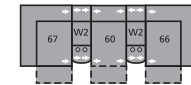

67 LHF Power Recliner
with Power Headrest
32 x 40 x 39"
81 x 102 x 99cm

31 Power Wallhugger
Recliner with Power
Headrest
40 x 40 x 39"
102 x 102 x 99cm
IA: 22" / 56cm

39 Power Rocker Recliner
with Power Headrest
40 x 40 x 39"
102 x 102 x 99cm
IA: 22" / 56cm

61 Sofa Power Recliner
with Power Headrest
86 x 40 x 39"
218 x 102 x 99cm
IA: 68" / 173cm

63 Loveseat Power Recliner
with Power Headrest
63 x 40 x 39"
160 x 102 x 99cm
IA: 46" / 117cm

68 Power Loveseat Console
with Power Headrest
76 x 40 x 39"
193 x 102 x 99cm

04 Home Theatre Ottoman
44 x 28 x 19"
112 x 71 x 48cm

W0 Home Theatre Wedge
17 x 40 x 35"
43 x 102 x 89cm

W1 Wedge, 45°
37 x 38 x 35"
94 x 97 x 89cm

W2 Console
13 x 40 x 35"
33 x 102 x 89cm

Options

- > Stainless steel cupholder
- > Antique cupholder
- > LED cupholder
- > Grommet for use with accessories

For more information,
go to palliser.com

M1 – 149 x 65" / 378 x 165cm

MA – 104 x 104" / 264 x 264cm

MW – 156 x 75" / 396 x 191cm

MX – 135 x 69" / 343 x 175cm

MZ – 112 x 65" / 284 x 165cm

Configurations measured in full recline.