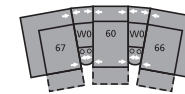

09 Corner Curve
48 x 48 x 39"
122 x 122 x 99cm

10 Armless Chair
23 x 40 x 39"
58 x 102 x 99cm

60 Power Armless Recliner
with Power Headrest
23 x 40 x 39"
58 x 102 x 99cm

66 RHF Power Recliner
with Power Headrest
32 x 40 x 39"
81 x 102 x 99cm

67 LHF Power Recliner
with Power Headrest
32 x 40 x 39"
81 x 102 x 99cm

31 Power Wallhugger
Recliner with Power
Headrest
40 x 40 x 39"
102 x 102 x 99cm
IA: 22" / 56cm

39 Power Rocker Recliner
with Power Headrest
40 x 40 x 39"
102 x 102 x 99cm
IA: 22" / 56cm

61 Sofa Power Recliner
with Power Headrest
86 x 40 x 39"
218 x 102 x 99cm
IA: 68" / 173cm

63 Loveseat Power Recliner
with Power Headrest
63 x 40 x 39"
160 x 102 x 99cm
IA: 46" / 117cm

68 Power Loveseat Console
with Power Headrest
76 x 40 x 39"
193 x 102 x 99cm

For more information,
go to palliser.com

M1 – 149 x 65" / 378 x 165cm

MA – 104 x 104" / 264 x 264cm

MW – 156 x 75" / 396 x 191cm

MX – 135 x 69" / 343 x 175cm

MZ – 112 x 65" / 284 x 165cm

Configurations measured in full recline.