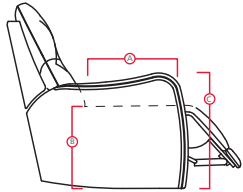

PALLISER[®]
My Home, My Style, My Way™

DIMENSIONS SHOWN AS WIDTH X DEPTH X HEIGHT.
SPECIFICATIONS ARE CORRECT AT TIME OF PRINTING AND ARE SUBJECT TO CHANGE WITHOUT NOTICE.
LHF – LEFT HAND FACING RHF – RIGHT HAND FACING IA – INSIDE ARM TO INSIDE ARM

- (A) Seat Depth 21" / 53cm
- (B) Seat Height 19" / 48cm
- (C) Arm Height 25" / 64cm

Features

- > Back: premium elastic webbing
- > Seat: 8 gauge sinuous wire springs
- > Back filled with blown fibre
- > Chaise styling
- > Power headrest on select pieces
- > Brushed metal switch with USB charging

61 Sofa Power Recliner
with Power Headrest
86 x 40 x 39"
218 x 102 x 99cm
IA: 68" / 173cm

63 Loveseat Power Recliner
with Power Headrest
63 x 40 x 39"
160 x 102 x 99cm
IA: 46" / 117cm

68 Power Loveseat Console
with Power Headrest
76 x 40 x 39"
193 x 102 x 99cm