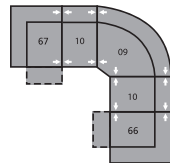

67 LHF Power Recliner
with Power Headrest
32 x 40 x 39"
81 x 102 x 99cm

31 Power Wallhugger
Recliner with Power
Headrest
40 x 40 x 39"
102 x 102 x 99cm
IA: 22" / 56cm

39 Power Rocker Recliner
with Power Headrest
40 x 40 x 39"
102 x 102 x 99cm
IA: 22" / 56cm

61 Sofa Power Recliner
with Power Headrest
86 x 40 x 39"
218 x 102 x 99cm
IA: 68" / 173cm

63 Loveseat Power Recliner
with Power Headrest
63 x 40 x 39"
160 x 102 x 99cm
IA: 46" / 117cm

68 Power Loveseat Console
with Power Headrest
76 x 40 x 39"
193 x 102 x 99cm

04 Home Theatre Ottoman
44 x 28 x 19"
112 x 71 x 48cm

W0 Home Theatre Wedge
17 x 40 x 35"
43 x 102 x 89cm

W1 Wedge, 45°
37 x 38 x 35"
94 x 97 x 89cm

W2 Console
13 x 40 x 35"
33 x 102 x 89cm

Options

- > Stainless steel cupholder
- > Antique cupholder
- > LED cupholder
- > Grommet for use with accessories

For more information,
go to palliser.com

M1 – 149 x 65" / 378 x 165cm

MA – 104 x 104" / 264 x 264cm

MW – 156 x 75" / 396 x 191cm

MX – 135 x 69" / 343 x 175cm

MZ – 112 x 65" / 284 x 165cm

Configurations measured in full recline.