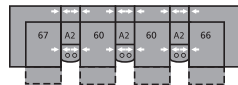

67 LHF Power Recliner
with Power Headrest
32 x 40 x 39"
81 x 102 x 99cm

31 Power Wallhugger
Recliner with Power
Headrest
40 x 40 x 39"
102 x 102 x 99cm
IA: 22" / 56cm

39 Power Rocker Recliner
with Power Headrest
40 x 40 x 39"
102 x 102 x 99cm
IA: 22" / 56cm

61 Sofa Power Recliner
with Power Headrest
86 x 40 x 39"
218 x 102 x 99cm
IA: 68" / 173cm

63 Loveseat Power Recliner
with Power Headrest
63 x 40 x 39"
160 x 102 x 99cm
IA: 46" / 117cm

68 Power Loveseat Console
with Power Headrest
76 x 40 x 39"
193 x 102 x 99cm

04 Home Theatre Ottoman
44 x 28 x 19"
112 x 71 x 48cm

W0 Home Theatre Wedge
17 x 40 x 35"
43 x 102 x 89cm

W1 Wedge, 45°
37 x 38 x 35"
94 x 97 x 89cm

W2 Console
13 x 40 x 35"
33 x 102 x 89cm

Options

- > Stainless steel cupholder
- > Antique cupholder
- > LED cupholder
- > Grommet for use with accessories

For more information,
go to palliser.com

M1 – 149 x 65" / 378 x 165cm

MA – 104 x 104" / 264 x 264cm

MW – 156 x 75" / 396 x 191cm

MX – 135 x 69" / 343 x 175cm

MZ – 112 x 65" / 284 x 165cm

Configurations measured in full recline.