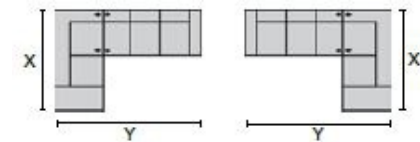

Dimensions are the same for reverse direction where applicable.

## POPULAR CONFIGURATIONS

Note: Always assemble configurations from right hand facing to left hand facing. Dimensions are shown as width x depth.

NA L2/6H/9X/6H/L1  
110 x 110"  
280 x 280 cm

NH L2/6H/9X/K2/6H/L1  
123 x 110"  
313 x 280 cm

NQ L2/K1/6H/6H/K1/L1  
112 x 112"  
285 x 285 cm

NA L2/6H/9X/6H/L1  
110 x 110"  
280 x 280 cm

Specifications are correct at time of printing and are subject to change without notice.

LHF = left hand facing means the "end arm" is on the LEFT HAND SIDE of the upholstered piece when you are standing in front of the piece.