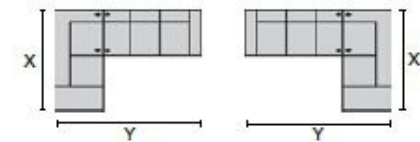

L1 RHF Pwr Recl Pwr/HR Pwr Lumbar
32 x 40 x 42"
82 x 101 x 107cm

L2 LHF Pwr Recl Pwr/HR Pwr Lumbar
32 x 40 x 42"
82 x 101 x 107cm

L3 Armless P/Recl Pwr/HR Pwr Lumbar
23 x 40 x 42"
59 x 101 x 107cm

L6 Sofa Power Recliner w/ Power Headrest & Power Lumbar
L7 Loveseat Power Recline
L8 Console Loveseat Recline
L9 Wallhugger Power Recline
87 x 40 x 42"
221 x 101 x 107cm
IA: 69" / 174cm

Dimensions are the same for reverse direction where applicable.

POPULAR CONFIGURATIONS

Note: Always assemble configurations from right hand facing to left hand facing. Dimensions are shown as width x depth.

NA L2/6H/9X/6H/L1
109 x 109"
277 x 277 cm

NH L2/6H/9X/K2/6H/L1
122 x 109"
310 x 277 cm

NQ L2/K1/6H/6H/K1/L1
112 x 112"
285 x 285 cm

Specifications are correct at time of printing and are subject to change without notice.