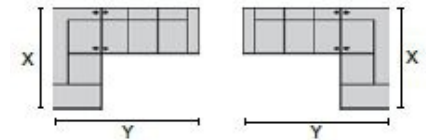

Measurements displayed here represent the standard for this series. Some pieces may vary.

1L Recliner Power
Headrest&Lumbar
39 x 42 x 44"
100 x 107 x 111cm
IA: 23" / 59cm

2L LHF Pw Rcl HRest&Lmb
31 x 42 x 44"
78 x 107 x 111cm

3L RHF Pw Rcl HRest&Lmb
31 x 42 x 44"
78 x 107 x 111cm

4L Armless Loveseat Pw
HRest&Lmb
46 x 42 x 44"
117 x 107 x 111cm

5L LHF Rcl RHF WgArm
Pw HRest&Lmb
46 x 42 x 44"
117 x 107 x 111cm
IA: 23" / 59cm

6L RHF Rcl LHF WgArm
Pw HRest&Lmb
46 x 42 x 44"
117 x 107 x 111cm
IA: 23" / 59cm

7L RHF Wg Arm Pw Rcl
HRest&Lmb
39 x 42 x 44"
98 x 107 x 111cm

8L Armless Pw Rcl
HRest&Lmb
23 x 42 x 44"
59 x 107 x 111cm

9L LHF Wg Arm Pw Rcl
HRest&Lmb
39 x 42 x 44"
98 x 107 x 111cm

Dimensions are the same for reverse direction where applicable.

Specifications are correct at time of printing and are subject to change without notice.

LHF = left hand facing means the "end arm" is on the LEFT HAND SIDE of the upholstered piece when you are standing in front of the piece.