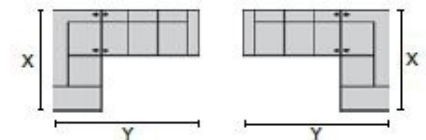

63 Loveseat Power Recliner w/ Power Headrest  
67 x 42 x 41"  
171 x 106 x 104cm  
IA: 44" / 111cm

68 Console Loveseat Power Recliner w/ Power Headrest  
80 x 42 x 41"  
204 x 106 x 104cm

L6 Sofa Power Recliner w/ Power Headrest & Power Lumbar  
88 x 42 x 41"  
224 x 106 x 104cm  
IA: 67" / 171cm

L7 Loveseat Power Recliner w/ Power Headrest & Power Lumbar  
67 x 42 x 41"  
171 x 106 x 104cm  
IA: 44" / 111cm

L8 Console Loveseat Recliner Power w/ Power Headrest & Power Lumbar  
80 x 42 x 41"  
204 x 106 x 104cm

L9 Wallhugger Power Recliner w/ Power Headrest & Power Lumbar  
43 x 42 x 41"  
110 x 106 x 104cm  
IA: 20" / 51cm

Dimensions are the same for reverse direction where applicable.

Specifications are correct at time of printing and are subject to change without notice.