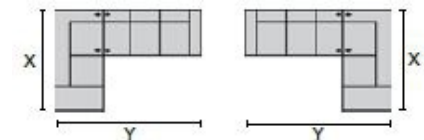

POPULAR CONFIGURATIONS

Note: Always assemble configurations from right hand facing to left hand facing. Dimensions are shown as width x depth.

NC 7P/70/09/70/6P
116 x 116"
295 x 295 cm

NE Sectional-77/70/19/70/76
116 x 116"
295 x 295 cm

NS 7P/W1/70/70/W1/6P
132 x 132"
336 x 336 cm

OA 7P/70/09/W9/70/6P
129 x 116"
328 x 295 cm

Q0 Sectional-
77/w8/70/70/w8/76
181 x 82"
460 x 209 cm

Q1 Sectional-
77/w7/70/w7/76
139 x 71"
354 x 181 cm

Specifications are correct at time of printing and are subject to change without notice.

LHF = left hand facing means the "end arm" is on the LEFT HAND SIDE of the upholstered piece when you are standing in front of the piece.

RHF = right hand facing means the "end arm" is on the RIGHT HAND SIDE of the upholstered piece when you are standing in front of the piece.