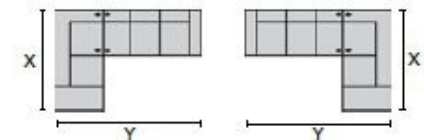

2P Armless Power Recliner  
w/ Power Headrest  
34 x 41 x 32"  
86 x 105 x 81cm

31 Wallhugger Power  
Recliner w/ Power Headrest  
46 x 41 x 32"  
117 x 105 x 81cm  
IA: 24" / 62cm

6P RHF Power Recliner w/  
Power Headrest  
43 x 41 x 32"  
110 x 105 x 81cm

70 Armless Chair  
34 x 41 x 32"  
86 x 105 x 81cm

7P LHF Power Recliner w/  
Power Headrest  
43 x 41 x 32"  
110 x 105 x 81cm

9A Corner Square w  
Movable HeadR  
47 x 47 x 32"  
119 x 119 x 81cm

Dimensions are the same for reverse direction where applicable.

Specifications are correct at time of printing and are subject to change without notice.

LHF = left hand facing means the "end arm" is on the LEFT HAND SIDE of the upholstered piece when you are standing in front of the piece.