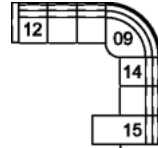

09 Corner Curve
46 x 46 x 33"
117 x 117 x 84 cm

10 Armless Chair
23 x 37 x 33"
59 x 94 x 84 cm

11 Corner Square
37 x 37 x 33"
94 x 94 x 84 cm

13 RHF Sofa
12 LHF Sofa
75 x 37 x 33"
191 x 94 x 84 cm

14 Armless Loveseat
45 x 37 x 33"
115 x 94 x 84 cm

15 RHF Chaise
16 LHF Chaise
31 x 62 x 33"
79 x 158 x 84 cm

19 RHF Bumper
20 LHF Bumper
55 x 42 x 33"
140 x 107 x 84 cm

40 RHF Sofa Split
39 LHF Sofa Split
89 x 37 x 33"
227 x 94 x 84 cm

74 Ottoman Rectangular
37 x 23 x 17"
94 x 59 x 44 cm

95 Chair w/2 Arms
39 x 37 x 33"
100 x 94 x 84 cm
IA: 22" / 56 cm

98 RHF Angled Loveseat
97 LHF Angled Loveseat
65 x 48 x 33"
166 x 122 x 84 cm

POPULAR CONFIGURATIONS

97/98
130 x 48"
331 x 122 cm

16/08
84 x 62"
214 x 158 cm

12/09/14/15
121 x 122"
308 x 310 cm

12/11/13
125 x 125"
318 x 318 cm

DIMENSIONS

Seat Depth: 22" / 56 cm
Seat Height: 19" / 47 cm
Arm Depth: 37" / 94 cm
Arm Height: 28" / 71 cm

Dimensions shown as Width x Depth x Height.