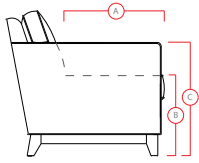

Printed in Canada 11/16

PALLISER[®]
My Home, My Style, My Way™

77390 WYNONA

PALLISER[®]

My Home, My Style, My Way™

DIMENSIONS SHOWN AS WIDTH X DEPTH X HEIGHT.
 SPECIFICATIONS ARE CORRECT AT TIME OF PRINTING AND ARE SUBJECT TO CHANGE WITHOUT NOTICE.
LHF – LEFT HAND FACING **RHF** – RIGHT HAND FACING **IA** – INSIDE ARM TO INSIDE ARM

- A** Seat Depth 23" / 58cm
- B** Seat Height 17" / 43cm
- C** Arm Height 23" / 58cm

Features

- > Back: premium elastic webbing
- > Seat: 8 gauge sinuous wire springs
- > Back filled with blown fibre
- > All pieces are finished on all sides
- > Wood or metal foot option